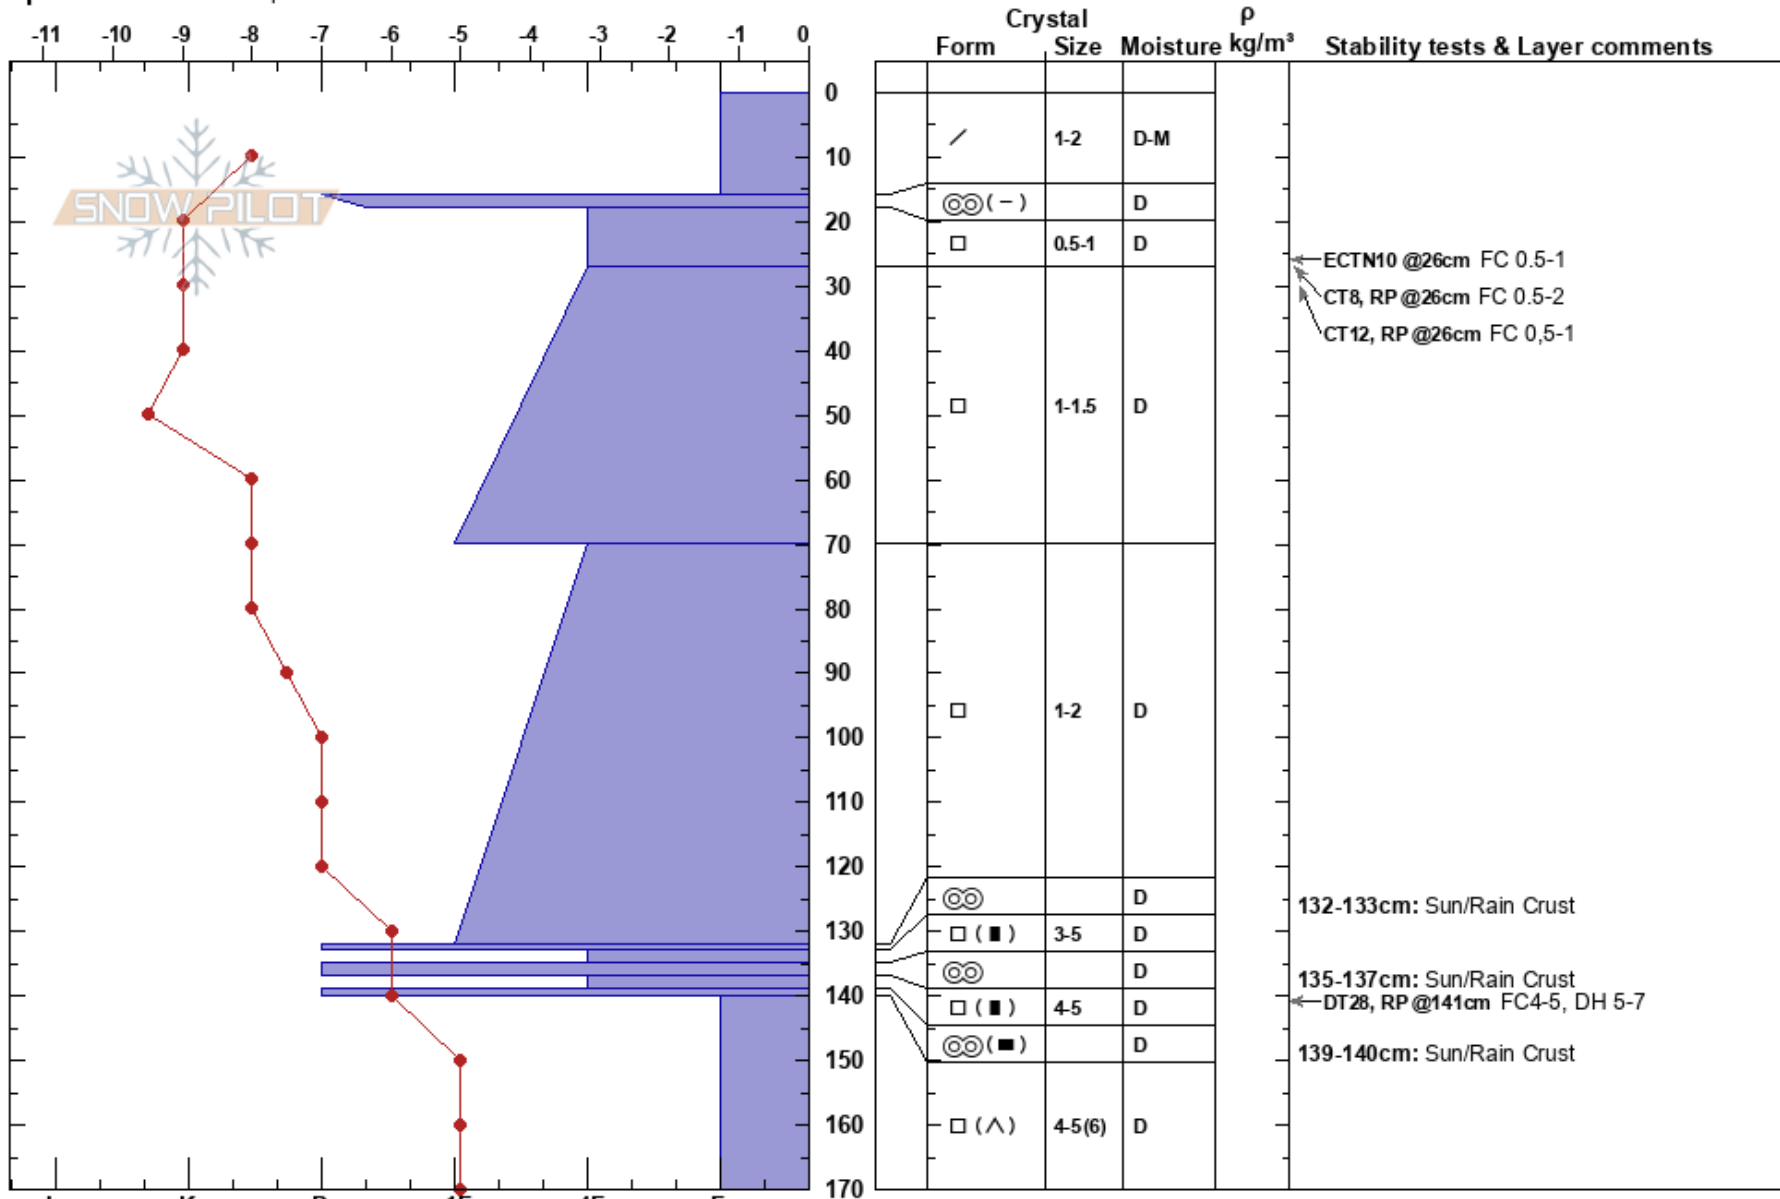

Three Sister Fields
 Kananaskis
 AB
 Elevation: 2050 m
 Aspect: NW
 Specifics: We skied slope

Aleksandr Medvedev
 08/04/2020 - 15:00
 Co-ord: 51.02493N, -115.35331W
 Slope Angle: 29°
 Wind Loading: previous

Stability: Fair
 Air Temperature: 0°C
 Sky Cover: CLR
 Precipitation: NO
 Wind: NW Light Breeze

HS:170
 PF:20
 PS: 10
 Layer Notes:
 18-27cm: Problematic layer
 132-133cm: Sun/Rain Crust
 135-137cm: Sun/Rain Crust
 139-140cm: Sun/Rain Crust

Notes: Sun and wind exposed inclined open area above TL, rocky ground surface.