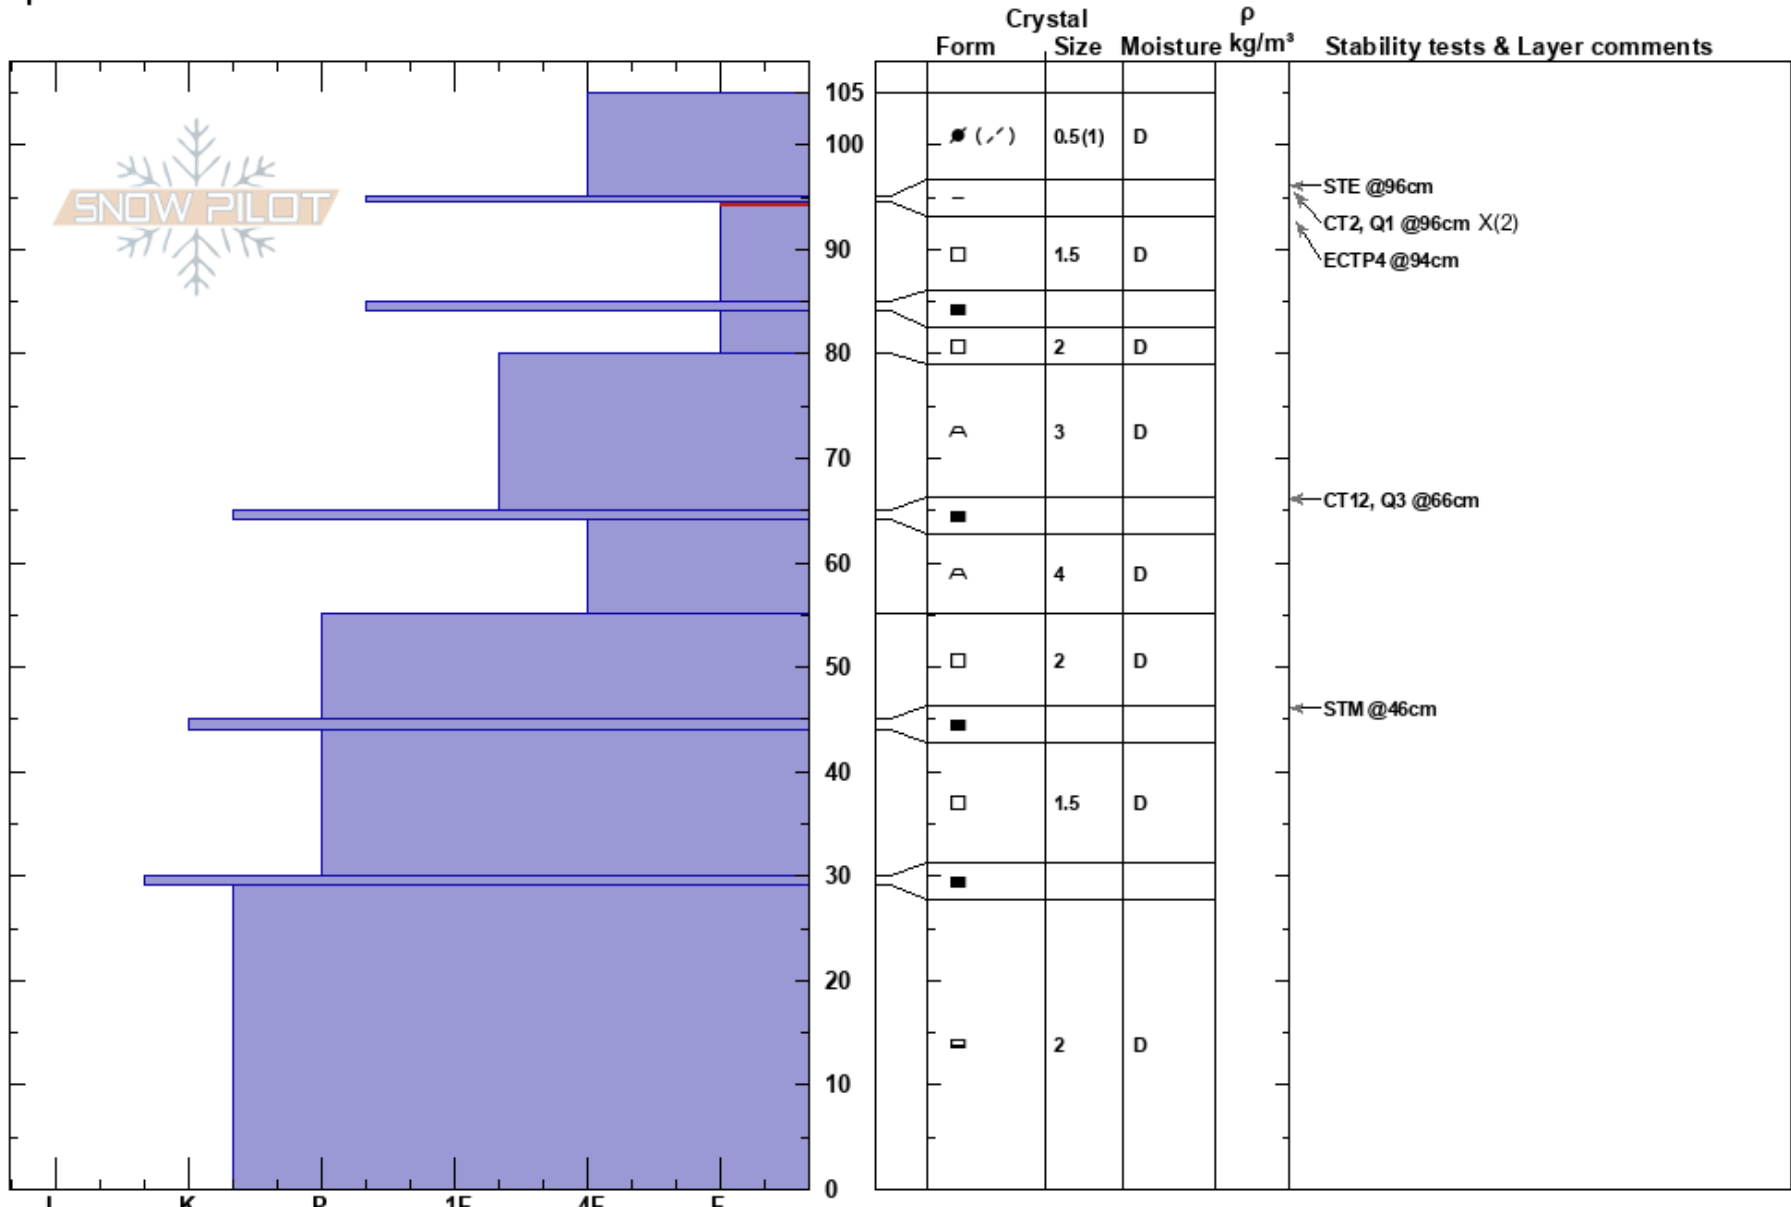

Grandview North  
 Chugach Range  
 AK  
 Elevation: 1904 ft  
 Aspect: 10°  
 Specifics:

Matt McKee  
 04/09/2020 - 12:30pm  
 Co-ord: 60.63099N, -149.03503W  
 Slope Angle: 34°  
 Wind Loading:

Stability: **HS:105**  
 Air Temperature: 22°C **PF:40**  
 Sky Cover: CLR **PS: 10**  
 Precipitation:  
 Wind: SW Calm  
 Layer Notes:  
 95-94.5cm: Thin weak sun crust.  
 94.5-85cm: Problematic layer

Notes: Minor wind effect from 4/8; found scouring and slightly wind effected new snow, nil for wind loading in this zone.