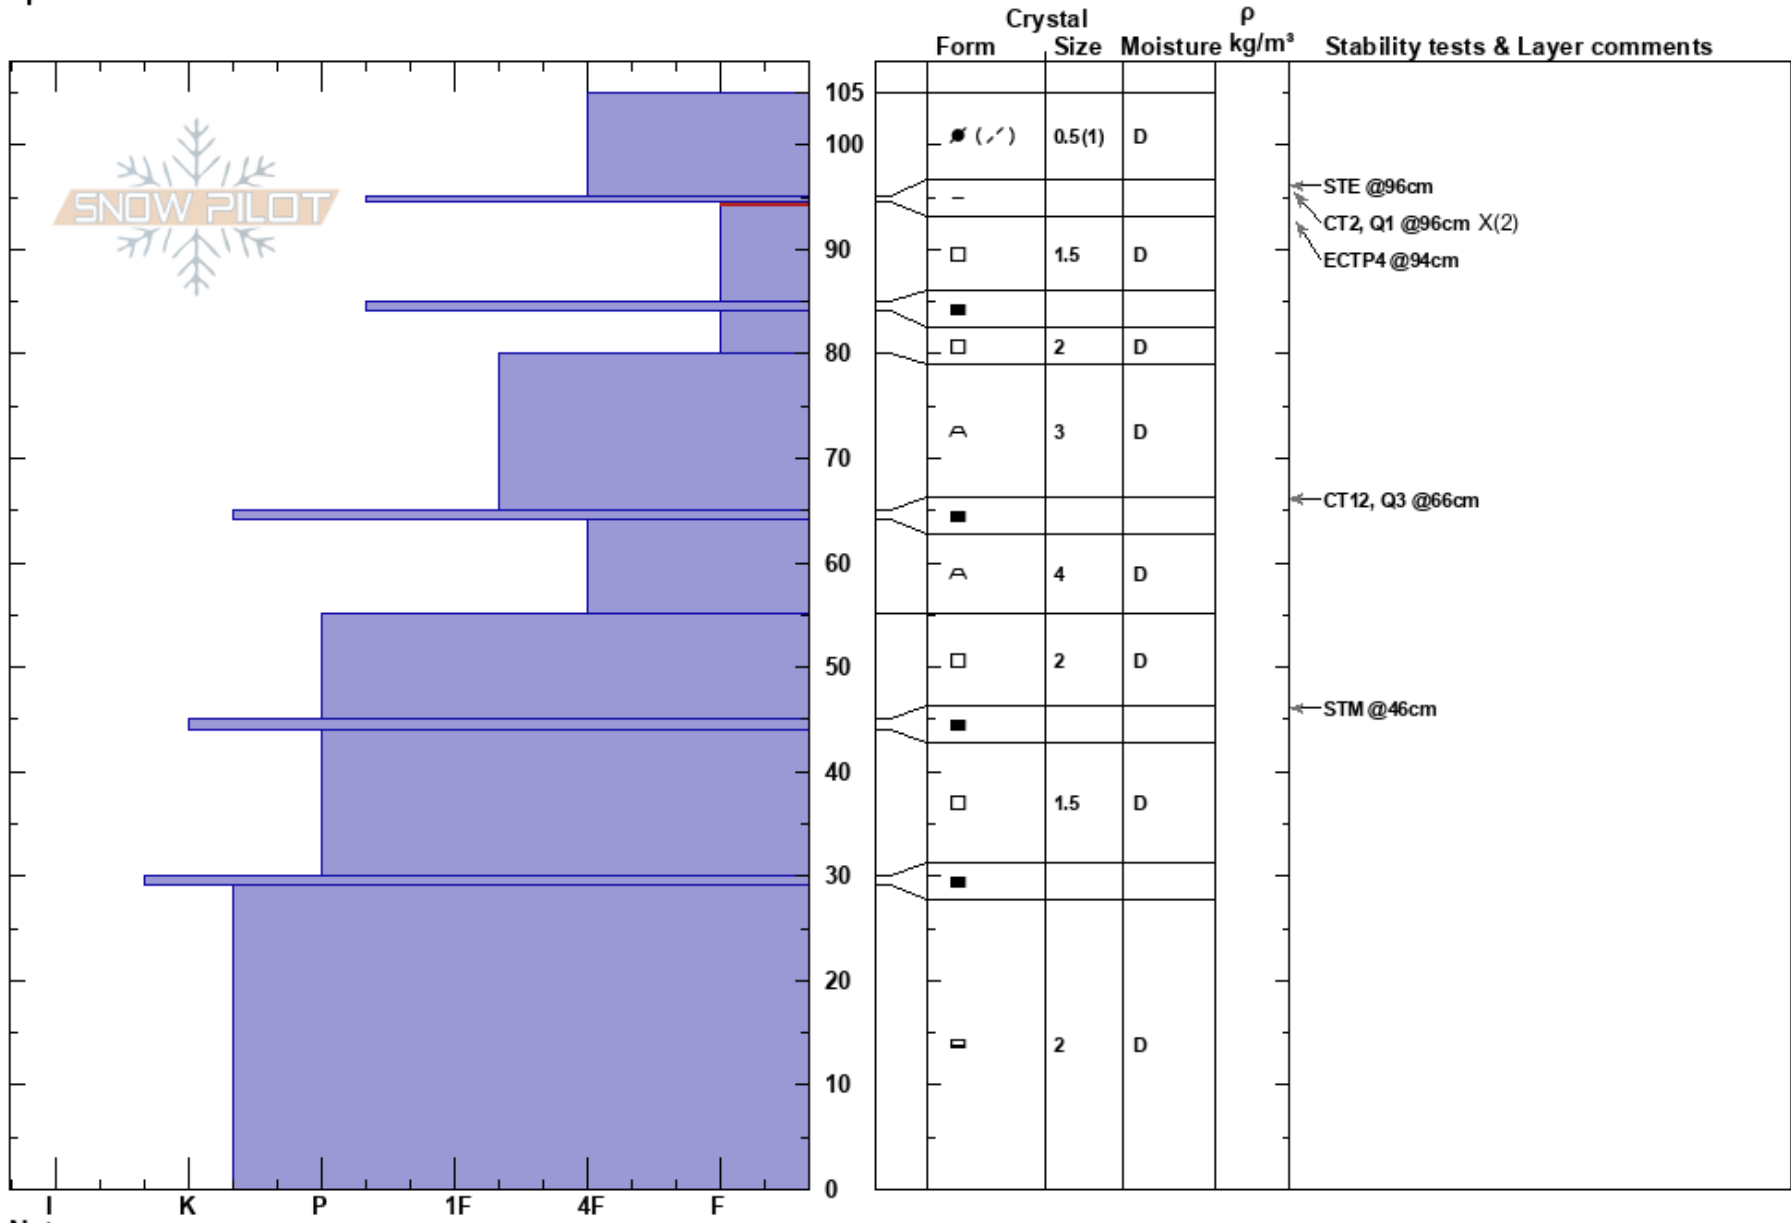

Grandview North  
 Chugach Range  
 AK  
 Elevation: 1904 ft  
 Aspect: 10°  
 Specifics:

Matt McKee  
 04/09/2020 - 12:30pm  
 Co-ord: 60.63099N, -149.03503W  
 Slope Angle: 34°  
 Wind Loading:

Stability: **HS:105**  
 Air Temperature: 22°C **PF:40**  
 Sky Cover: CLR **PS: 10**  
 Precipitation:  
 Wind: SW Calm  
 Layer Notes:  
 95-94.5cm: Thin weak sun crust.  
 94.5-85cm: Problematic layer

Notes: Minor wind effect from 4/8; found scouring and slightly wind effected new snow, nil for wind loading in this zone.