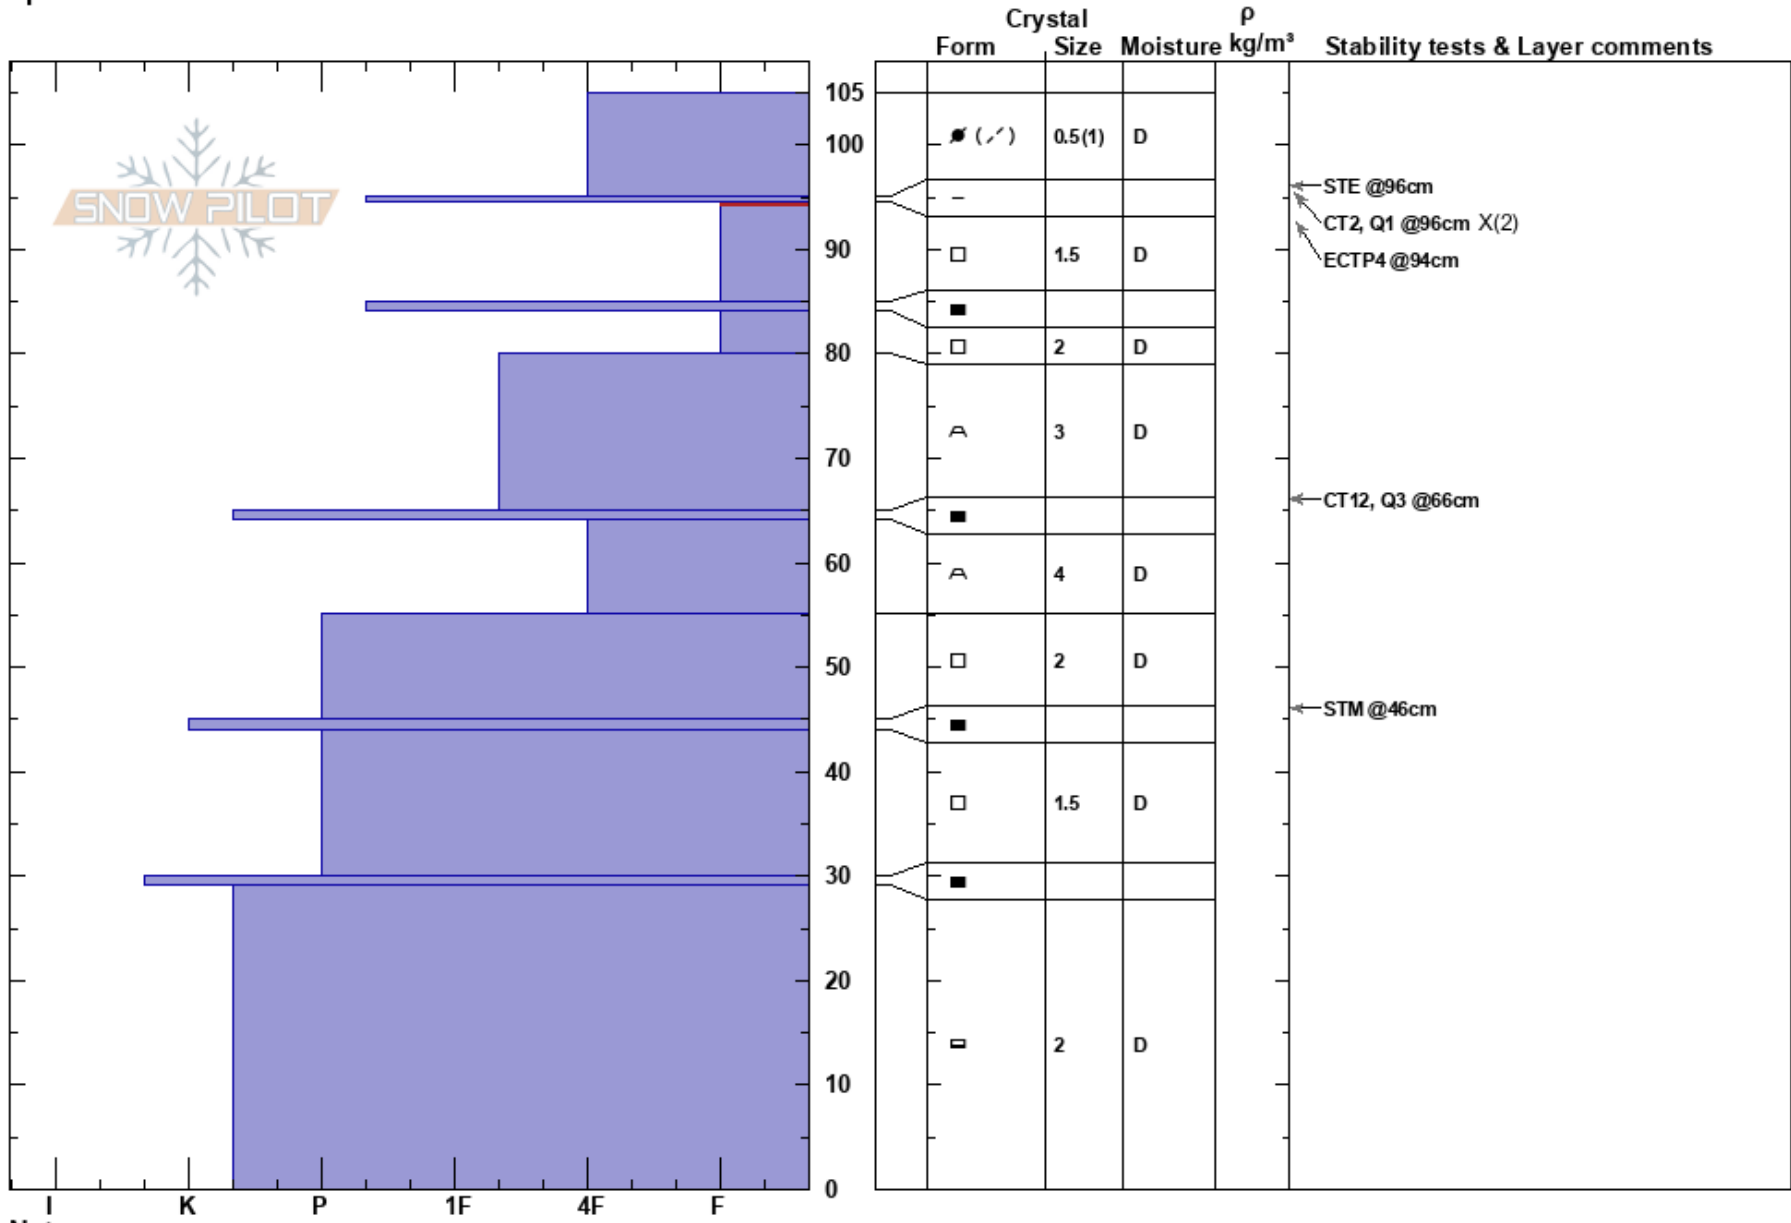

Grandview North
 Chugach Range
 AK
 Elevation: 1904 ft
 Aspect: 10°
 Specifics:

Matt McKee
 04/09/2020 - 12:30pm
 Co-ord: 60.63099N, -149.03503W
 Slope Angle: 34°
 Wind Loading:

Stability: **HS:105**
 Air Temperature: 22°C **PF:40**
 Sky Cover: CLR **PS: 10**
 Precipitation:
 Wind: SW Calm
 Layer Notes:
 95-94.5cm: Thin weak sun crust.
 94.5-85cm: Problematic layer

Notes: Minor wind effect from 4/8; found scouring and slightly wind effected new snow, nil for wind loading in this zone.