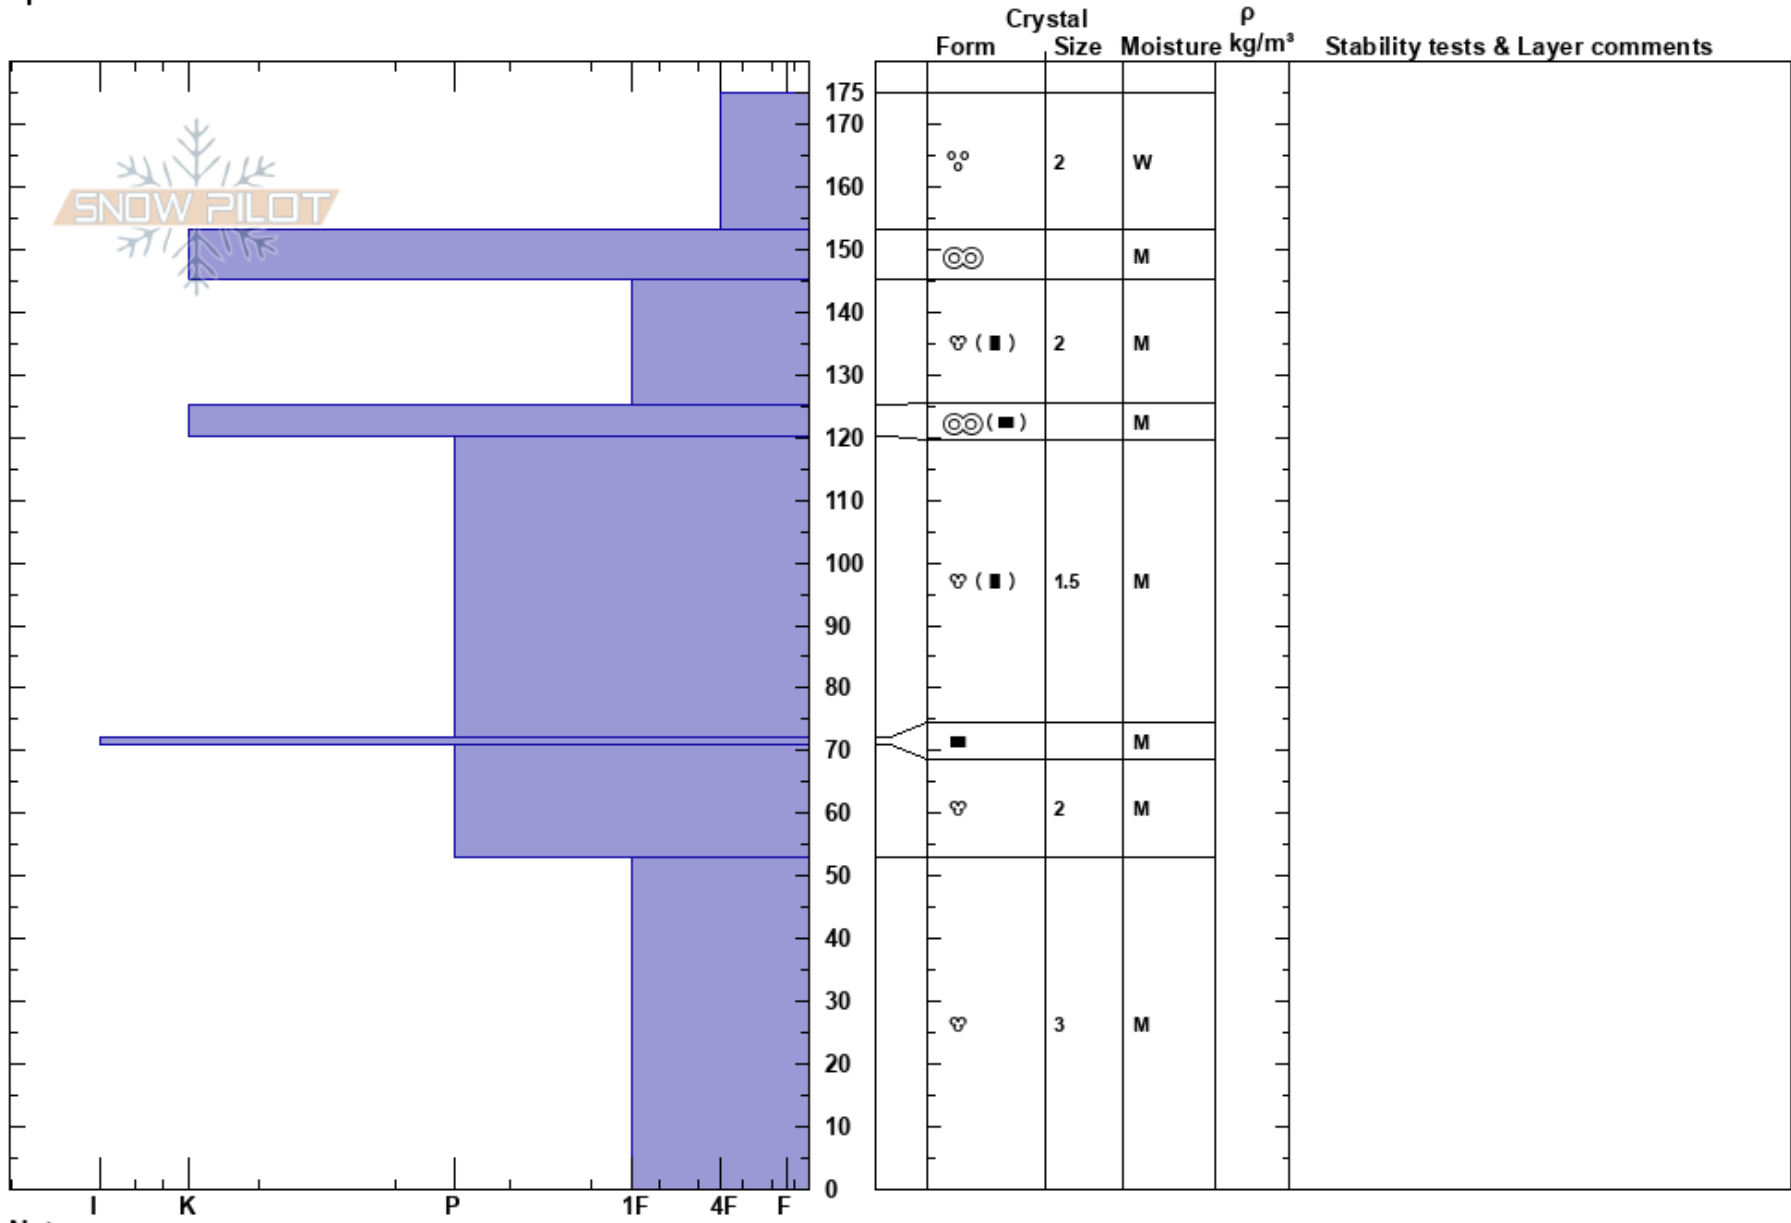

200409 Berthoud Summit
 Berthoud Pass
 CO
 Elevation: 11900 ft
 Aspect: SE
 Specifics:

Ryan Zarter
 04/09/2020 - 12:00pm
 Co-ord: 39.80240N, -105.78650W
 Slope Angle: 34°
 Wind Loading: no

Stability: HS:175
 Air Temperature: 3.5°C
 Sky Cover: FEW
 Precipitation: NO
 Wind: NW Light Breeze
 Layer Notes:

Notes: Snowpack was isothermal in this location