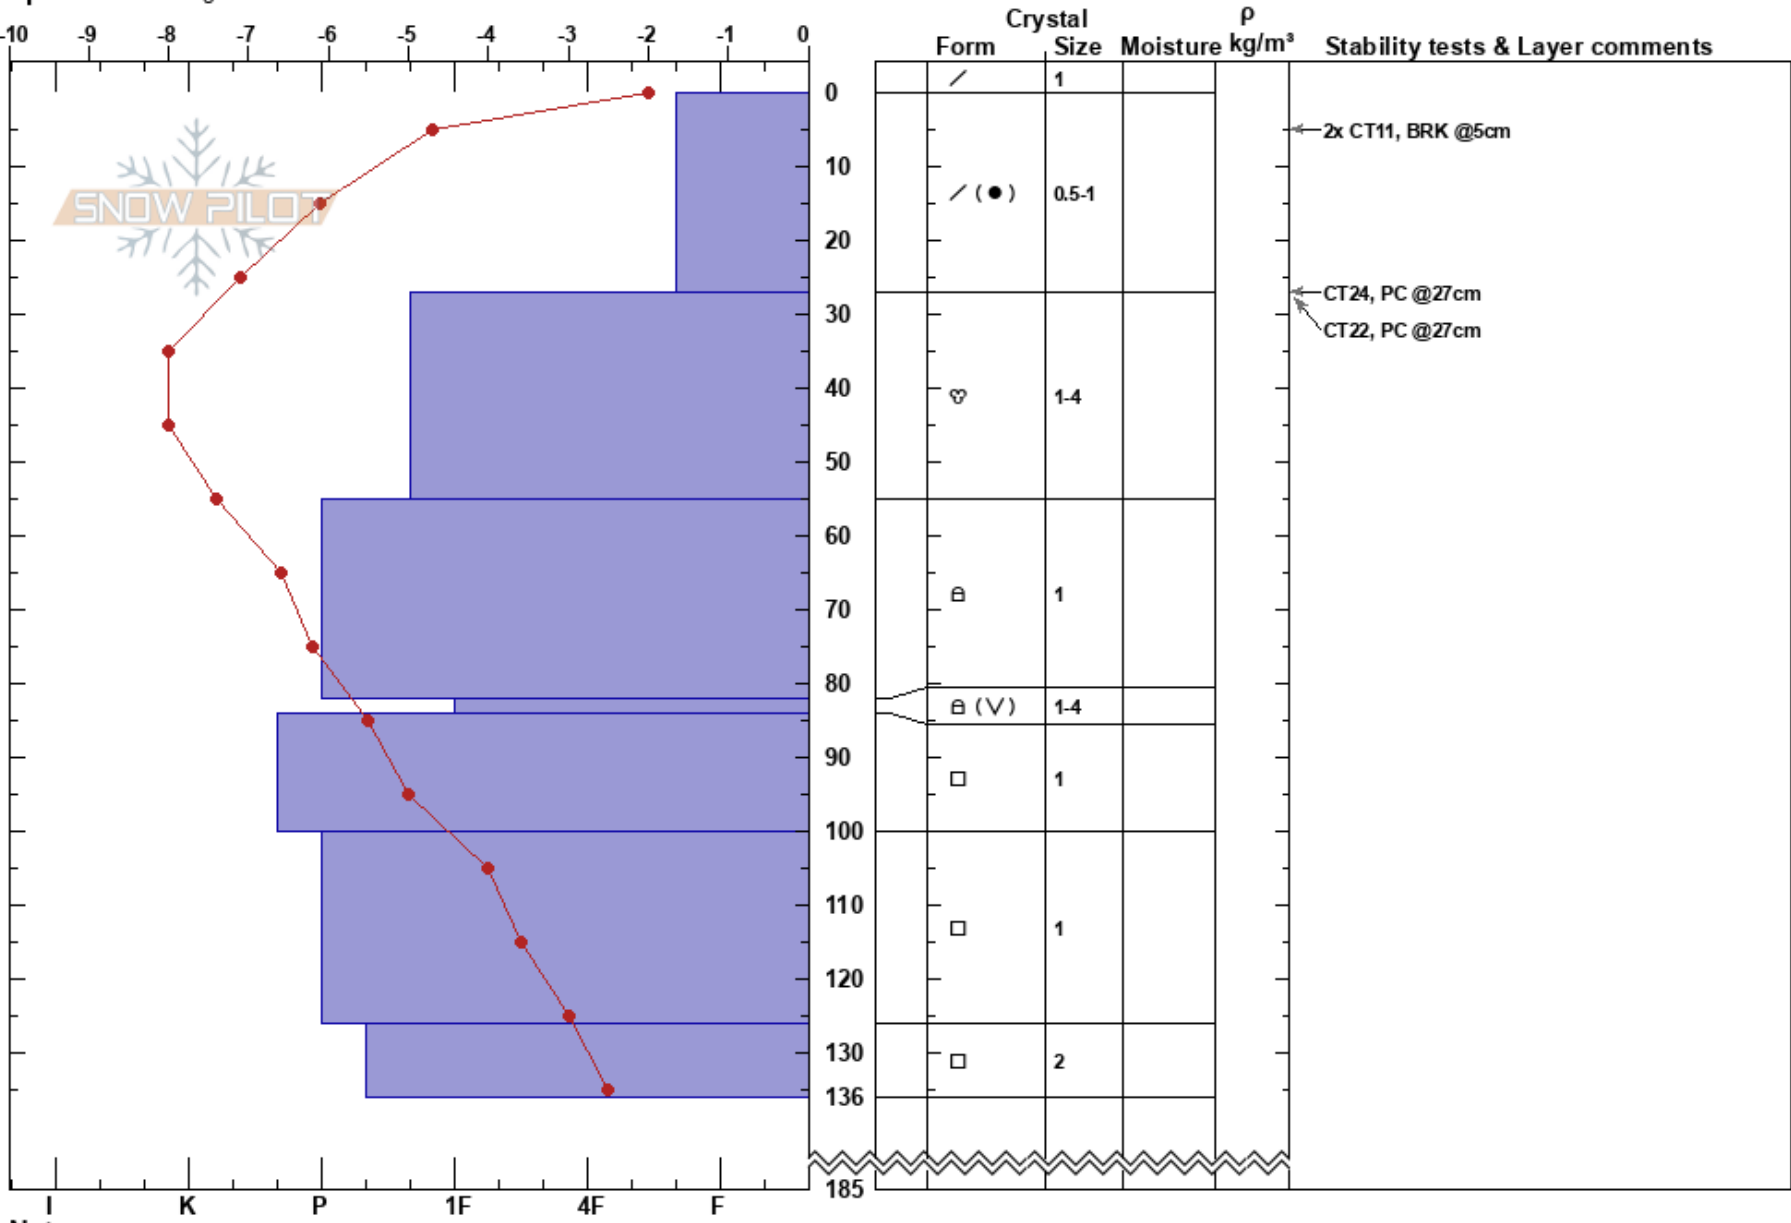

Summit Hut
 Columbia Mountains
 BC
 Elevation: 1890 m
 Aspect: SE
 Specifics: Pit dug in a Ski Area

Sam Marsh
 20/01/2020 - 11:40
 Co-ord:
 Slope Angle: 6°
 Wind Loading: no

Stability:
 Air Temperature: -1°C
 Sky Cover: OVC
 Precipitation: NO
 Wind: SW Light Breeze

HS:185
 PF:45
 Layer Notes:

Notes: