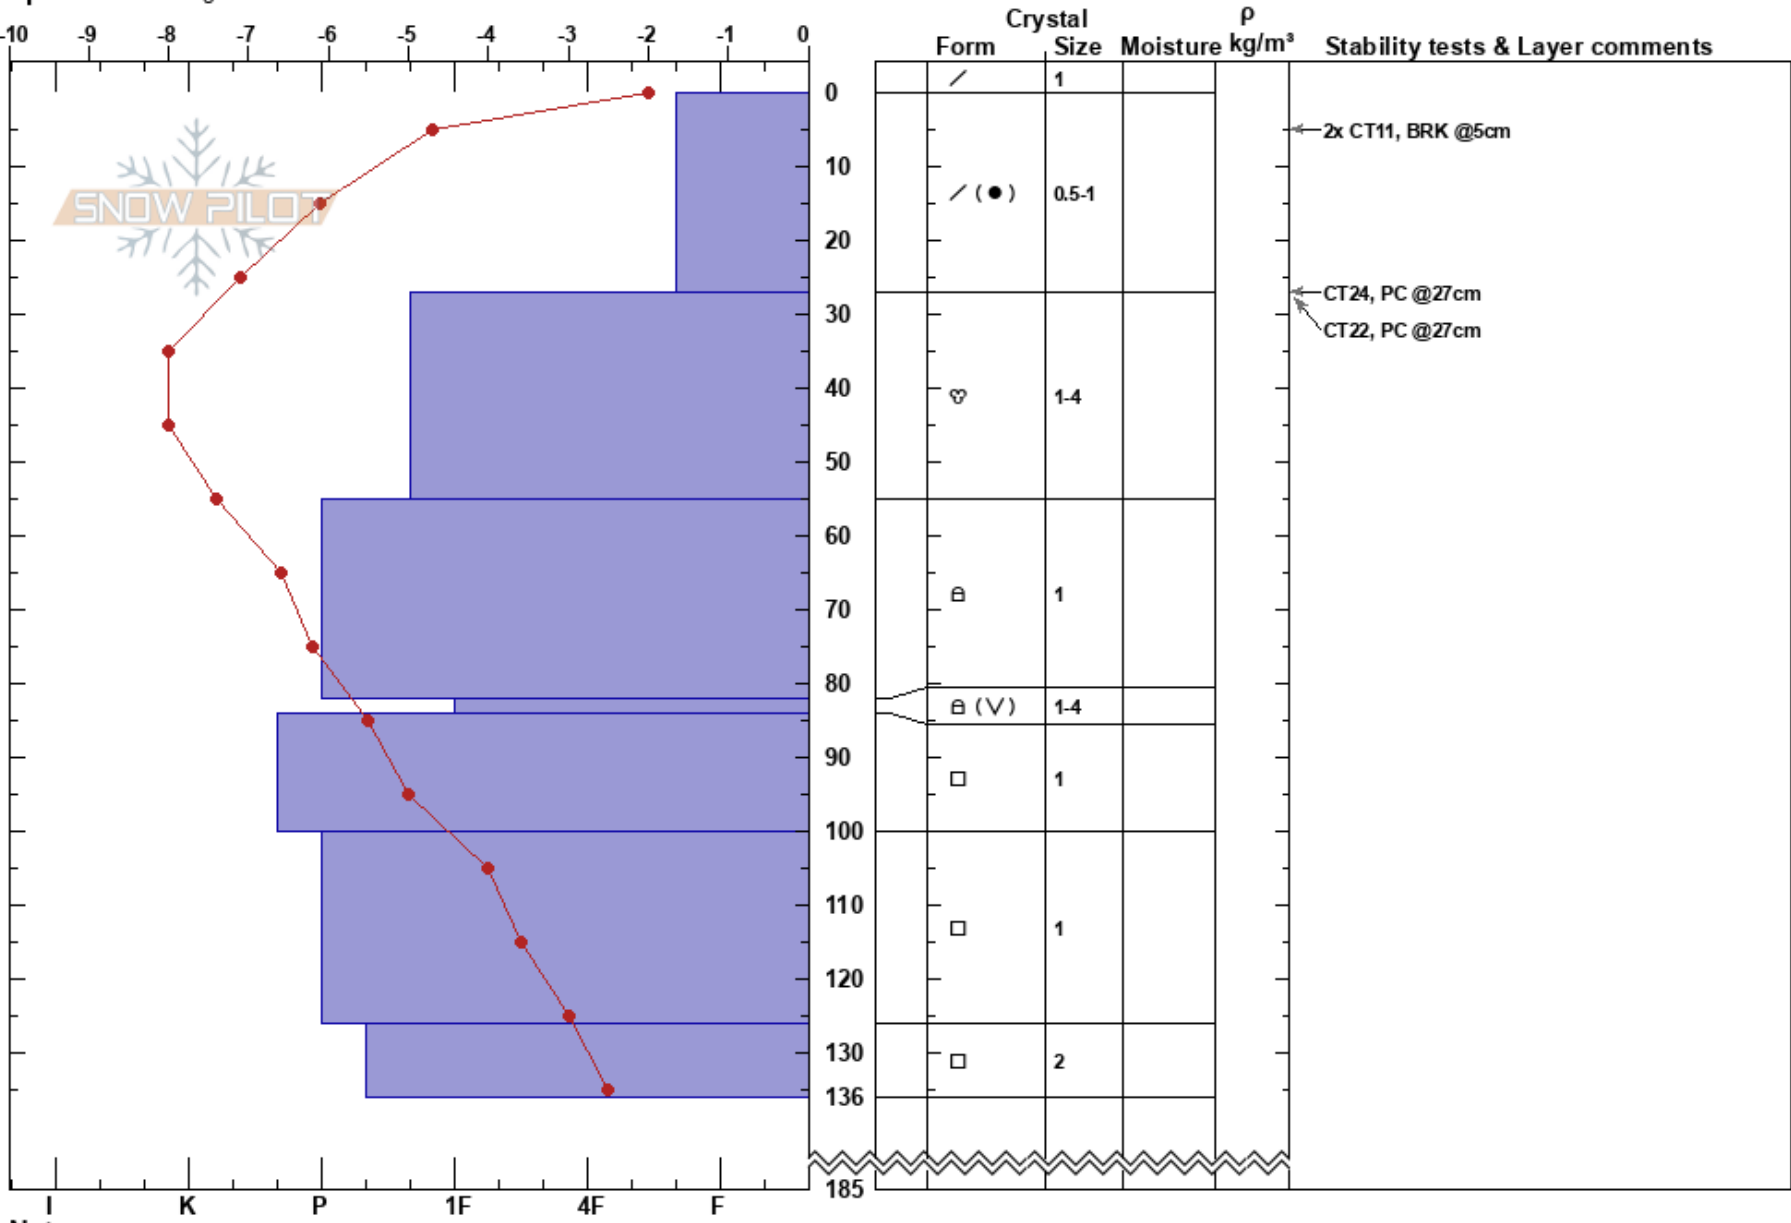

Summit Hut  
 Columbia Mountains  
 BC  
 Elevation: 1890 m  
 Aspect: SE  
 Specifics: Pit dug in a Ski Area

Sam Marsh  
 20/01/2020 - 11:40  
 Co-ord:  
 Slope Angle: 6°  
 Wind Loading: no

Stability:  
 Air Temperature: -1°C  
 Sky Cover: OVC  
 Precipitation: NO  
 Wind: SW Light Breeze

HS:185  
 PF:45  
 Layer Notes:

Notes: