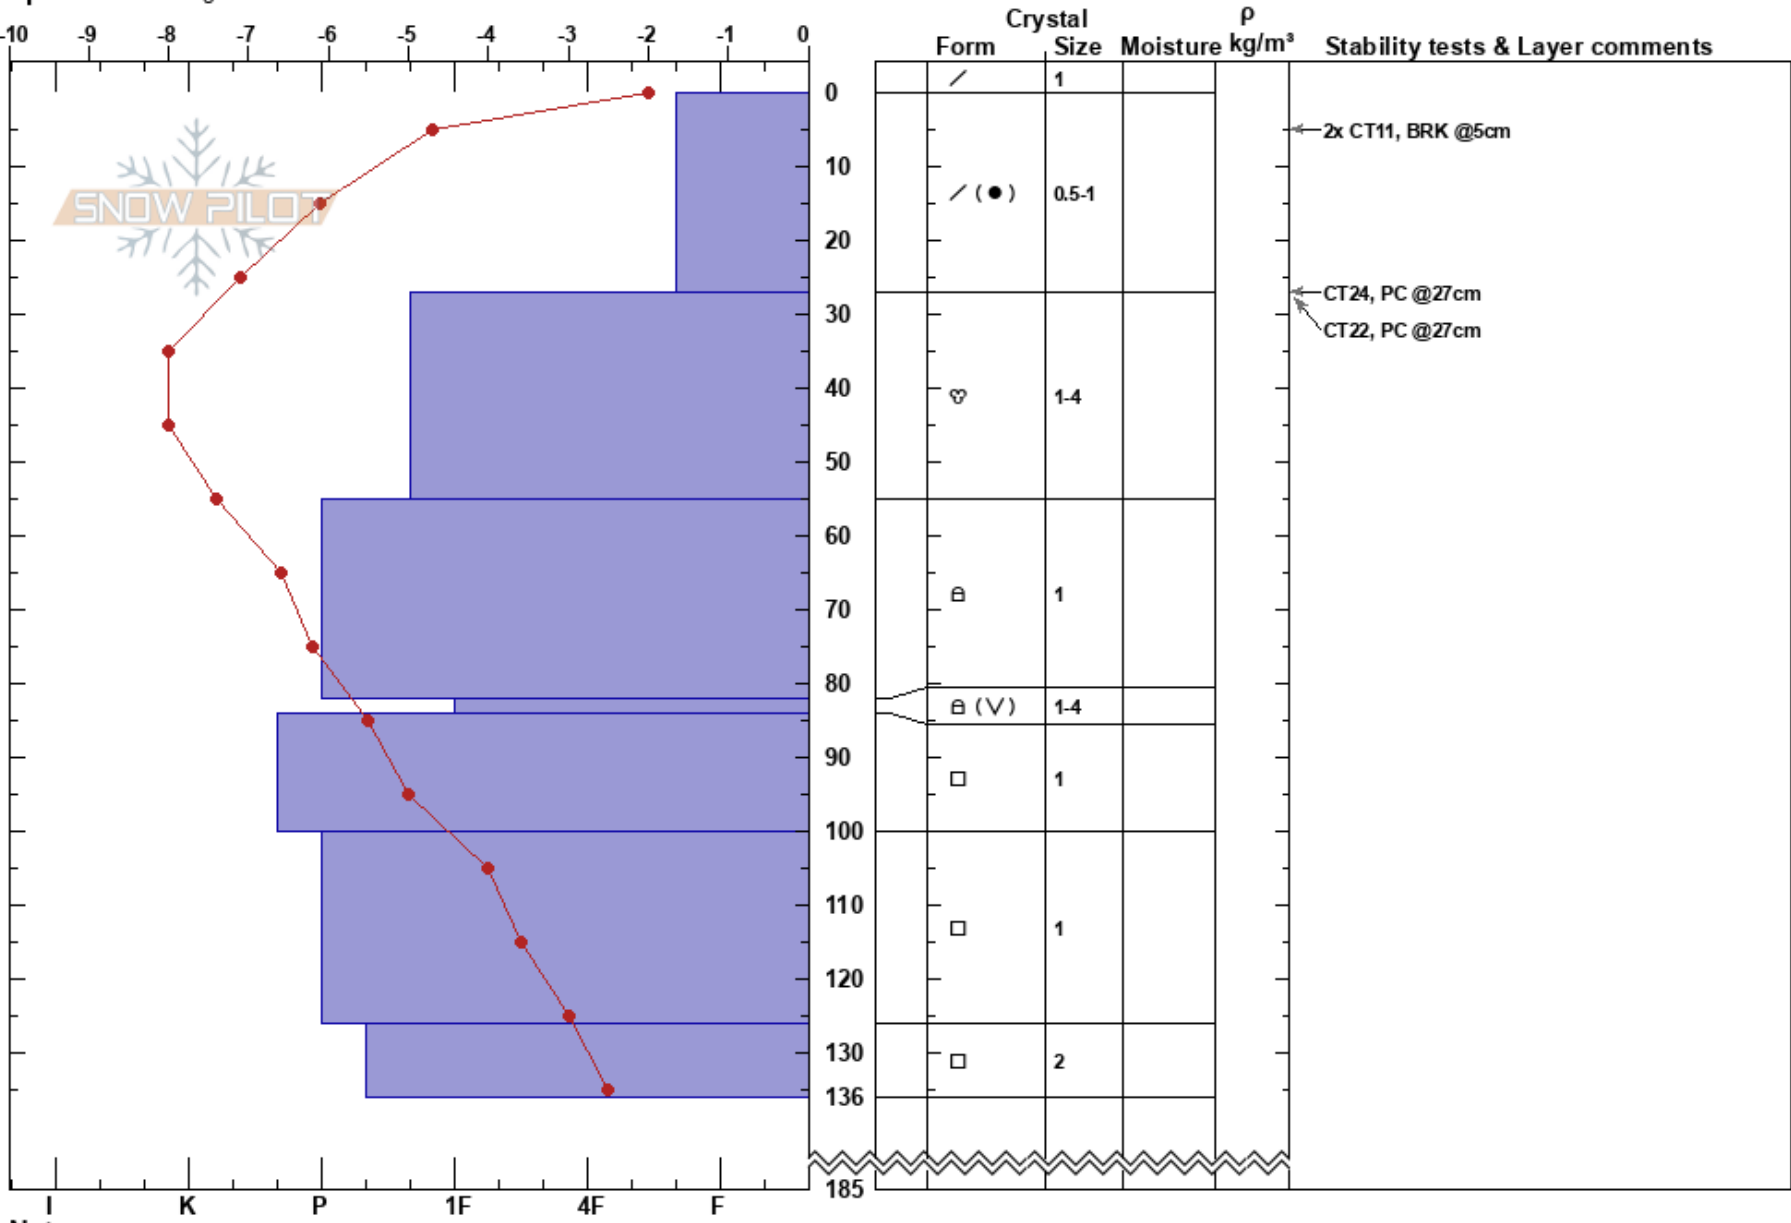

Summit Hut
 Columbia Mountains
 BC
Elevation: 1890 m
Aspect: SE
Specifics: Pit dug in a Ski Area

Sam Marsh
 20/01/2020 - 11:40
Co-ord:
Slope Angle: 6°
Wind Loading: no

Stability:
Air Temperature: -1°C
Sky Cover: OVC
Precipitation: NO
Wind: SW Light Breeze

HS:185
PF:45
Layer Notes:

Notes: