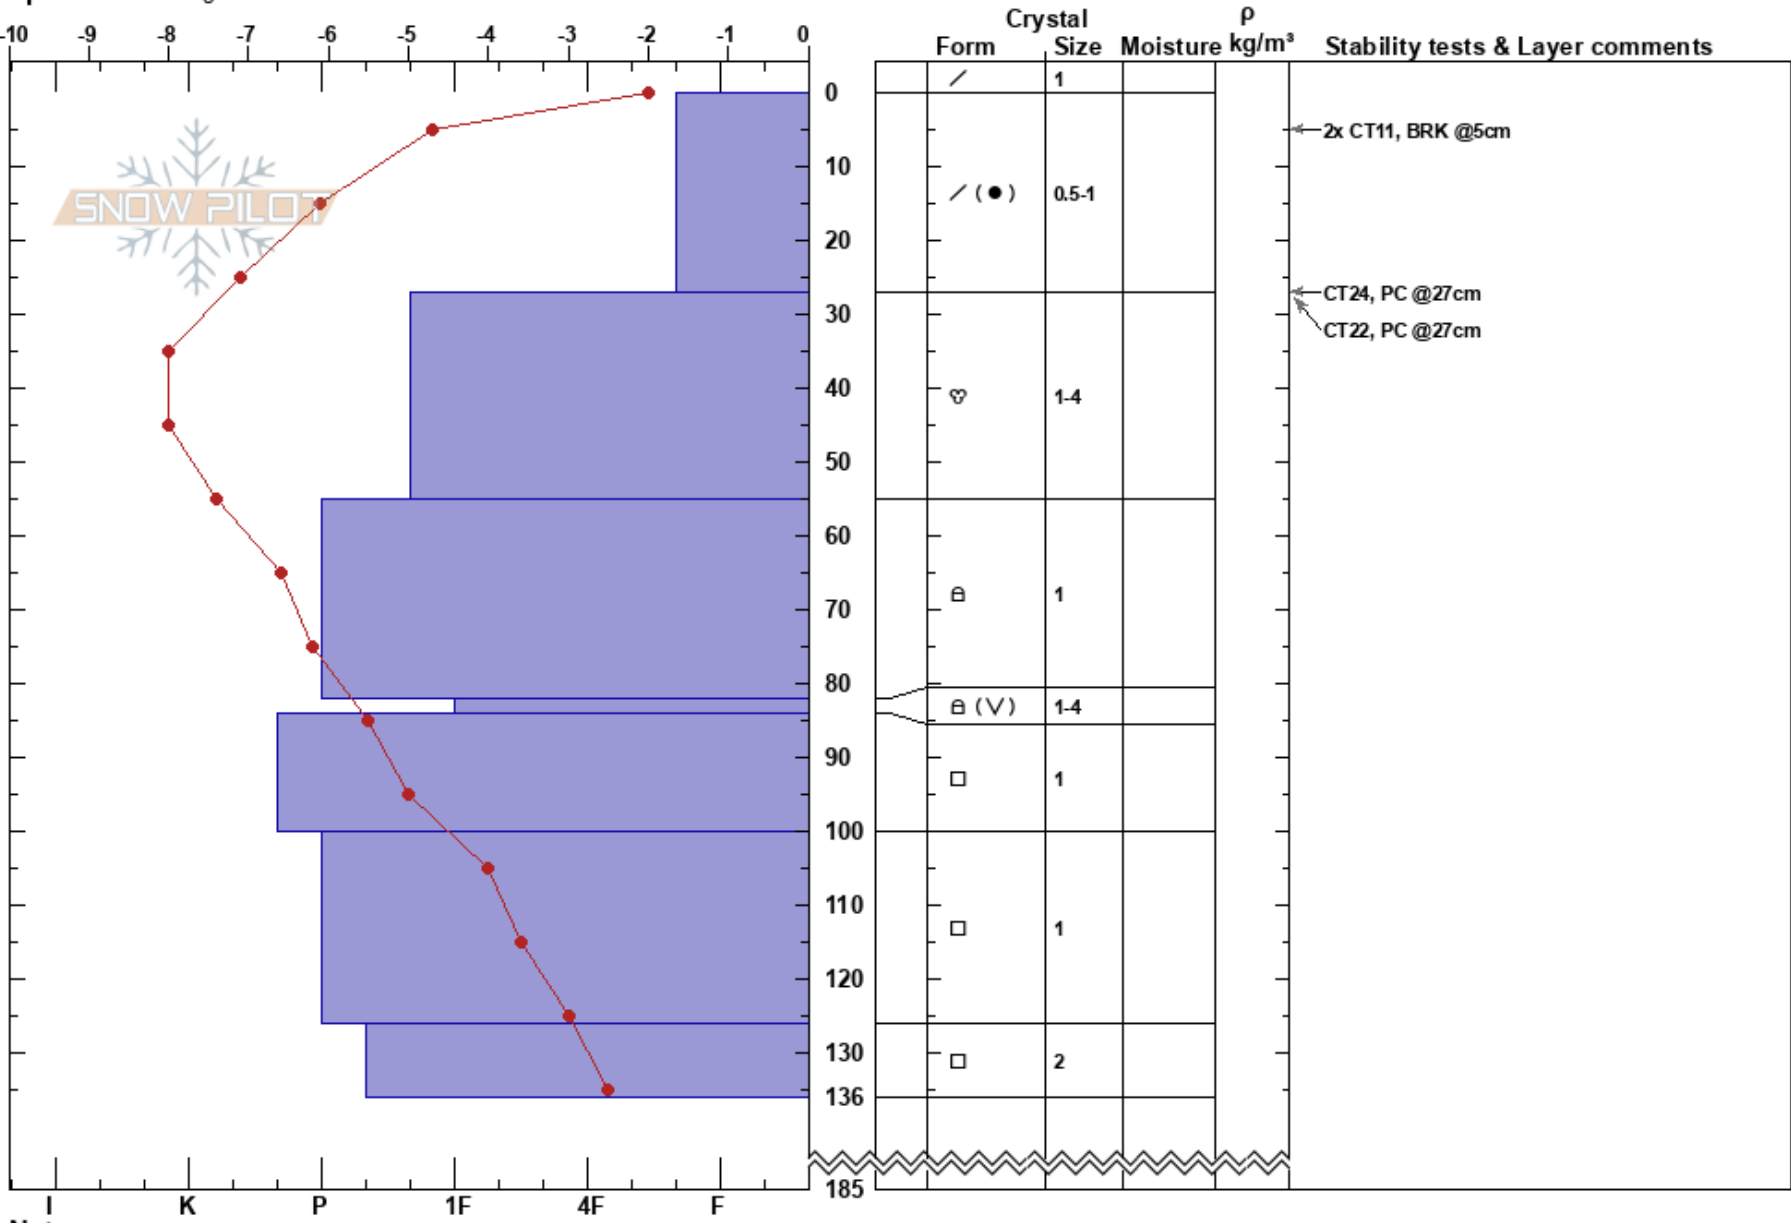

Summit Hut  
 Columbia Mountains  
 BC  
 Elevation: 1890 m  
 Aspect: SE  
 Specifics: Pit dug in a Ski Area

Sam Marsh  
 20/01/2020 - 11:40  
 Co-ord:  
 Slope Angle: 6°  
 Wind Loading: no

Stability: HS:185  
 Air Temperature: -1°C PF:45  
 Sky Cover: OVC  
 Precipitation: NO  
 Wind: SW Light Breeze  
 Layer Notes: