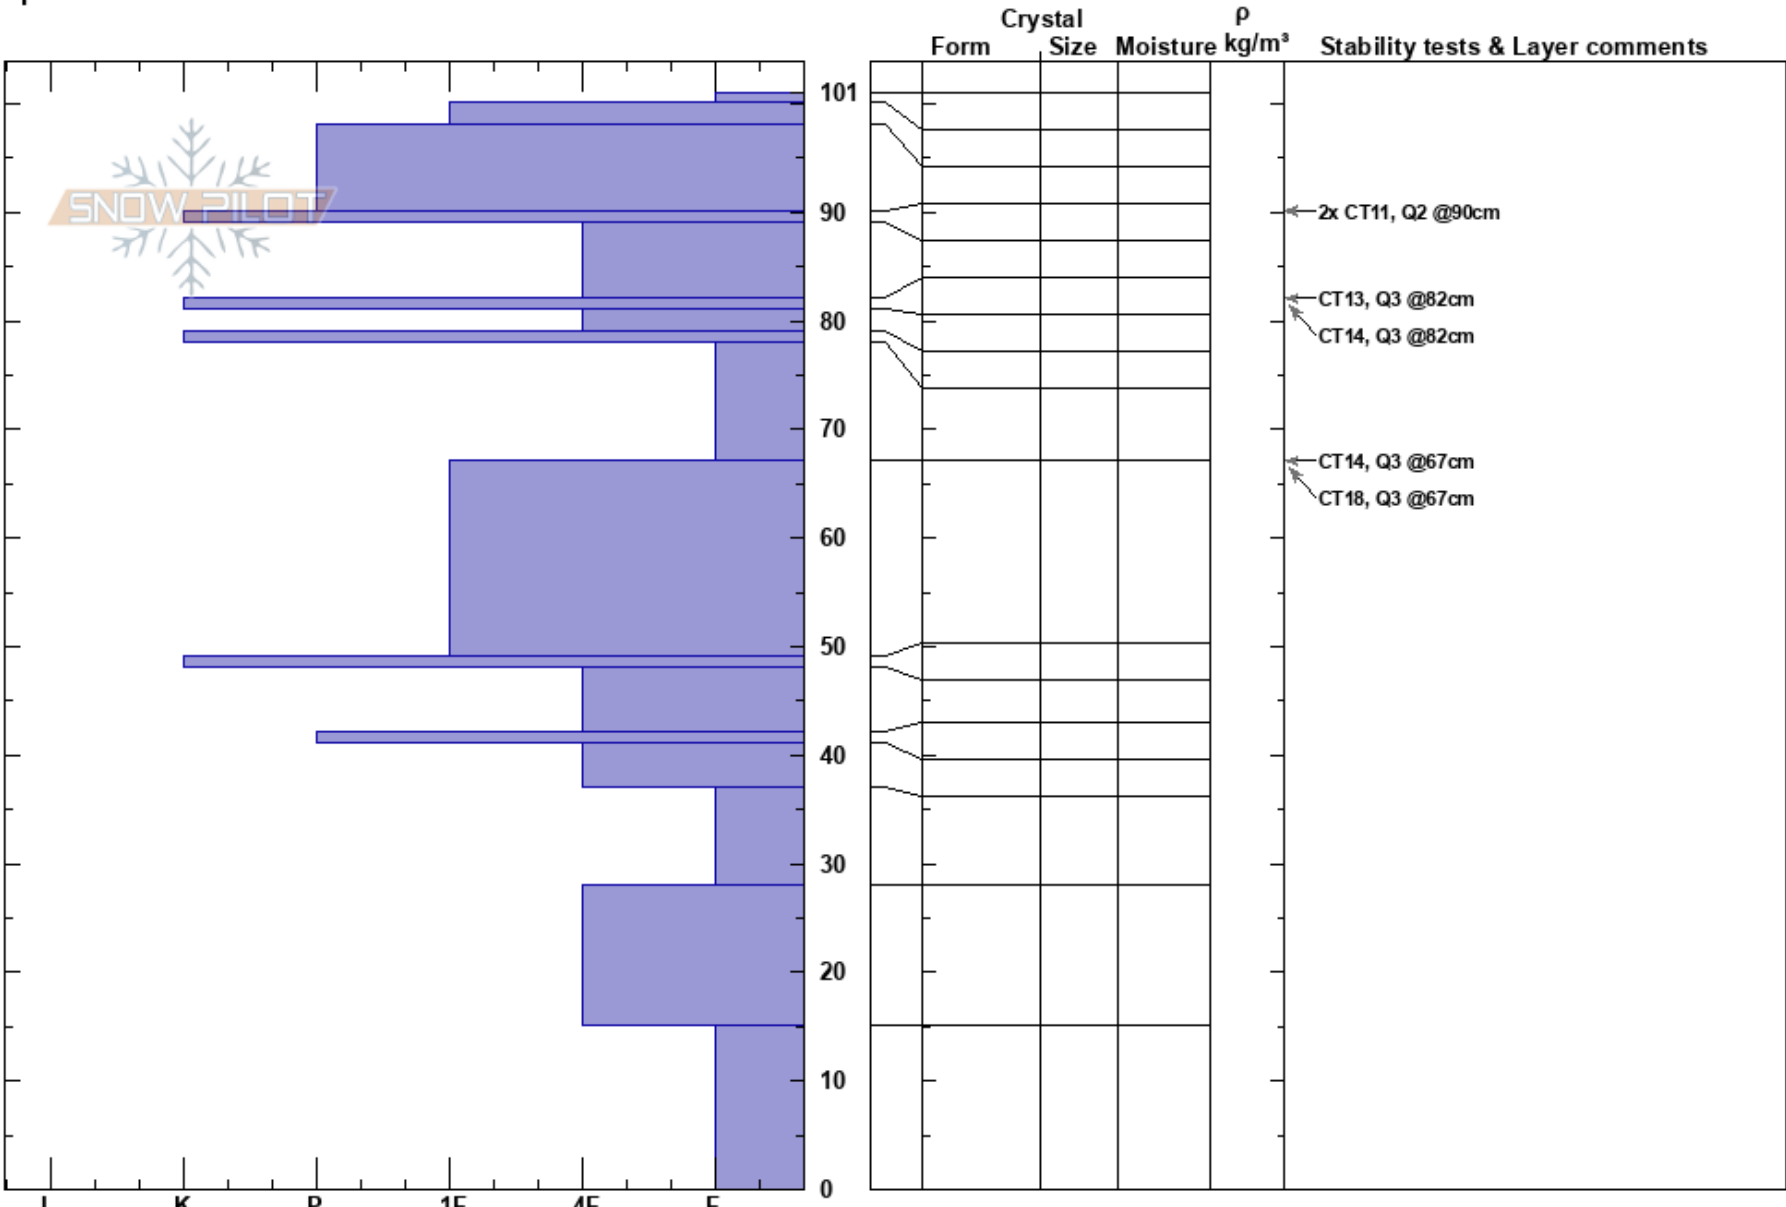

Julie's Glade
 La Sal Mountains
 UT
 Elevation: 10500 ft
 Aspect: 230°
 Specifics:

Margaret Nielsen
 04/08/2020 - 12:23pm
 Co-ord: 38.46154N, -109.26144W
 Slope Angle: 28°
 Wind Loading: no

Stability:
 Air Temperature: 9°C
 Sky Cover: FEW
 Precipitation: NO
 Wind: W Light Breeze

HS:101
 PF:60 78-67cm:Problematic layer
 PS:3

Notes: