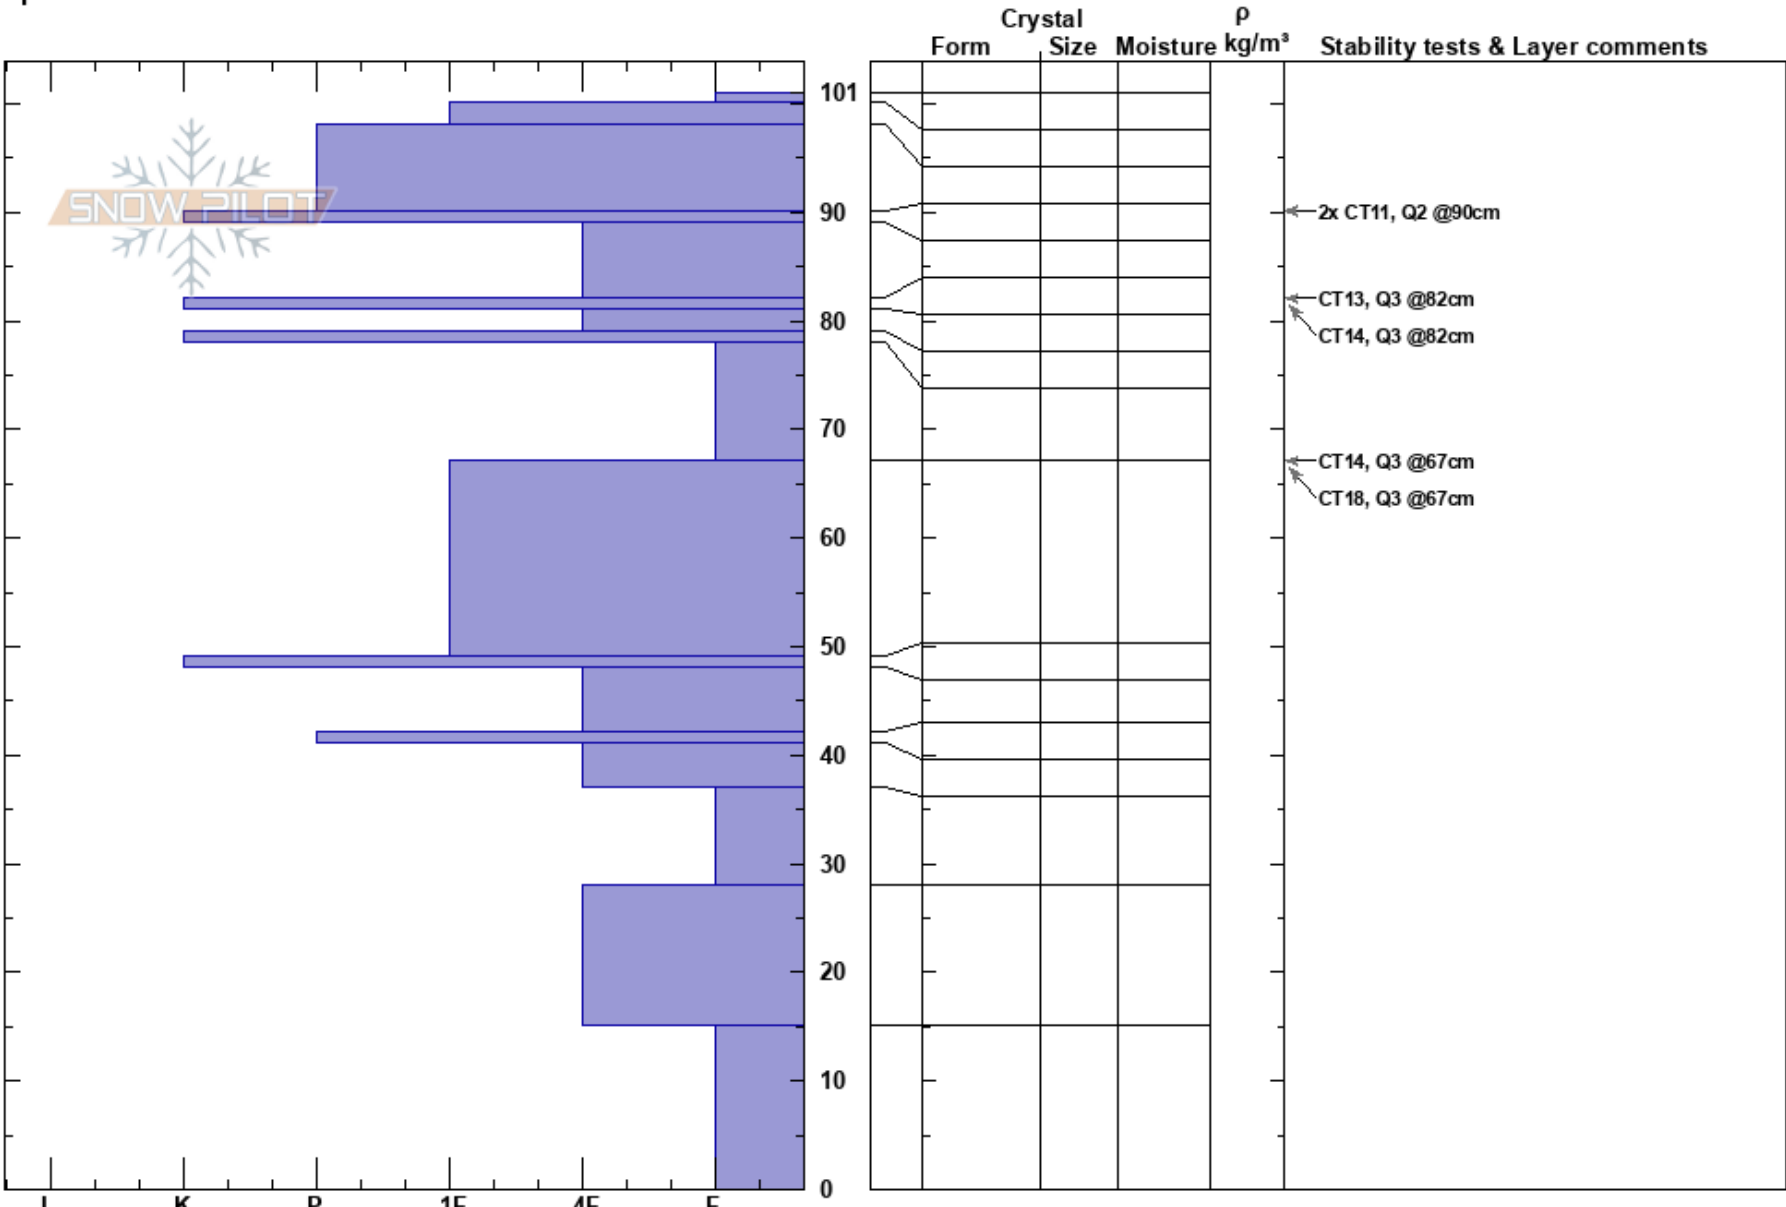

Julie's Glade
 La Sal Mountains
 UT
 Elevation: 10500 ft
 Aspect: 230°
 Specifics:

Margaret Nielsen
 04/08/2020 - 12:23pm
 Co-ord: 38.46154N, -109.26144W
 Slope Angle: 28°
 Wind Loading: no

Stability:
 Air Temperature: 9°C
 Sky Cover: FEW
 Precipitation: NO
 Wind: W Light Breeze

HS:101
 PF:60
 PS:3
 78-67cm: Problematic layer

Notes: