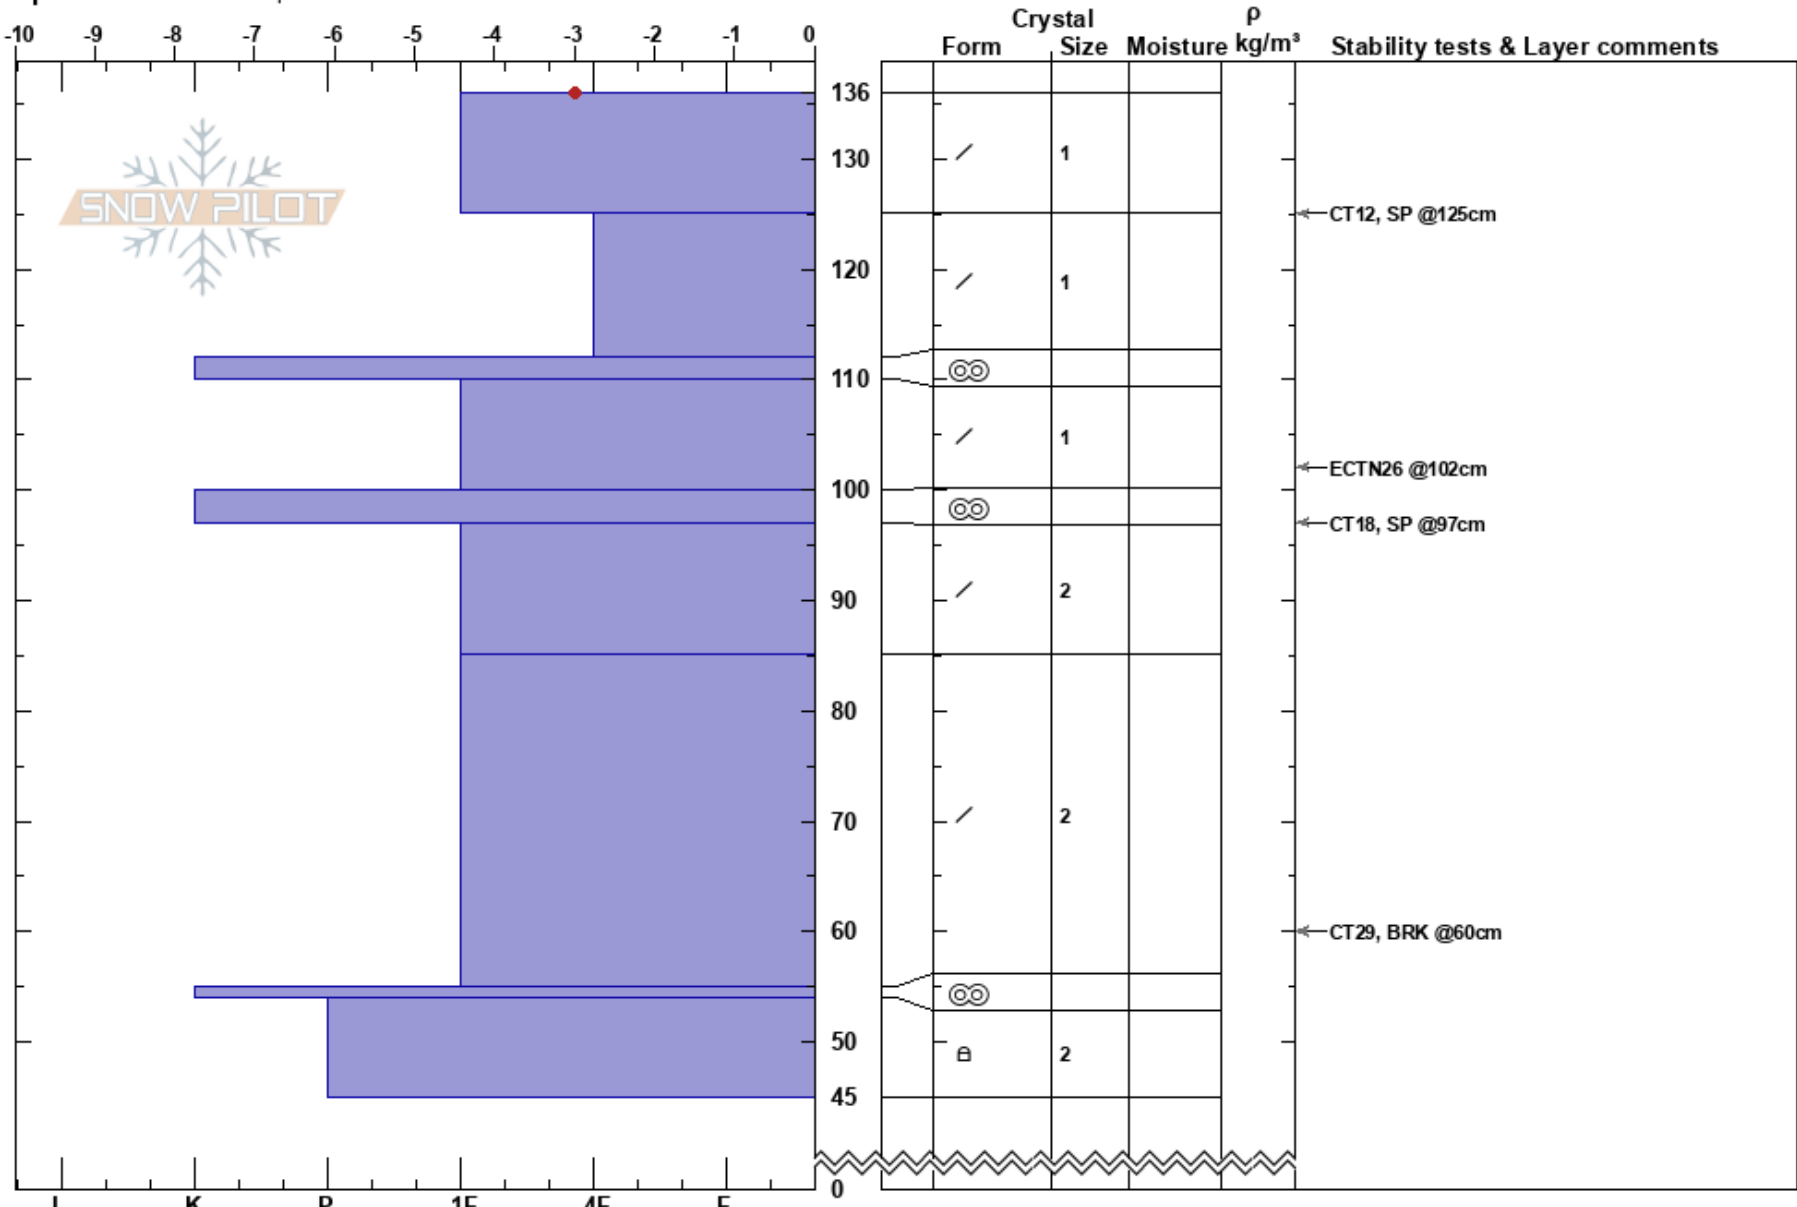

South Queest Summit  
 Columbia Mountains  
 BC  
 Elevation: 2050 m  
 Aspect: N  
 Specifics: We skied slope

Sam Marsh  
 10/12/2019 - 11:55  
 Co-ord:  
 Slope Angle: 17°  
 Wind Loading: no

Stability: Good HS:136 Layer Notes:  
 Air Temperature: 0°C  
 Sky Cover: BKN  
 Precipitation: NO  
 Wind: S Light Breeze