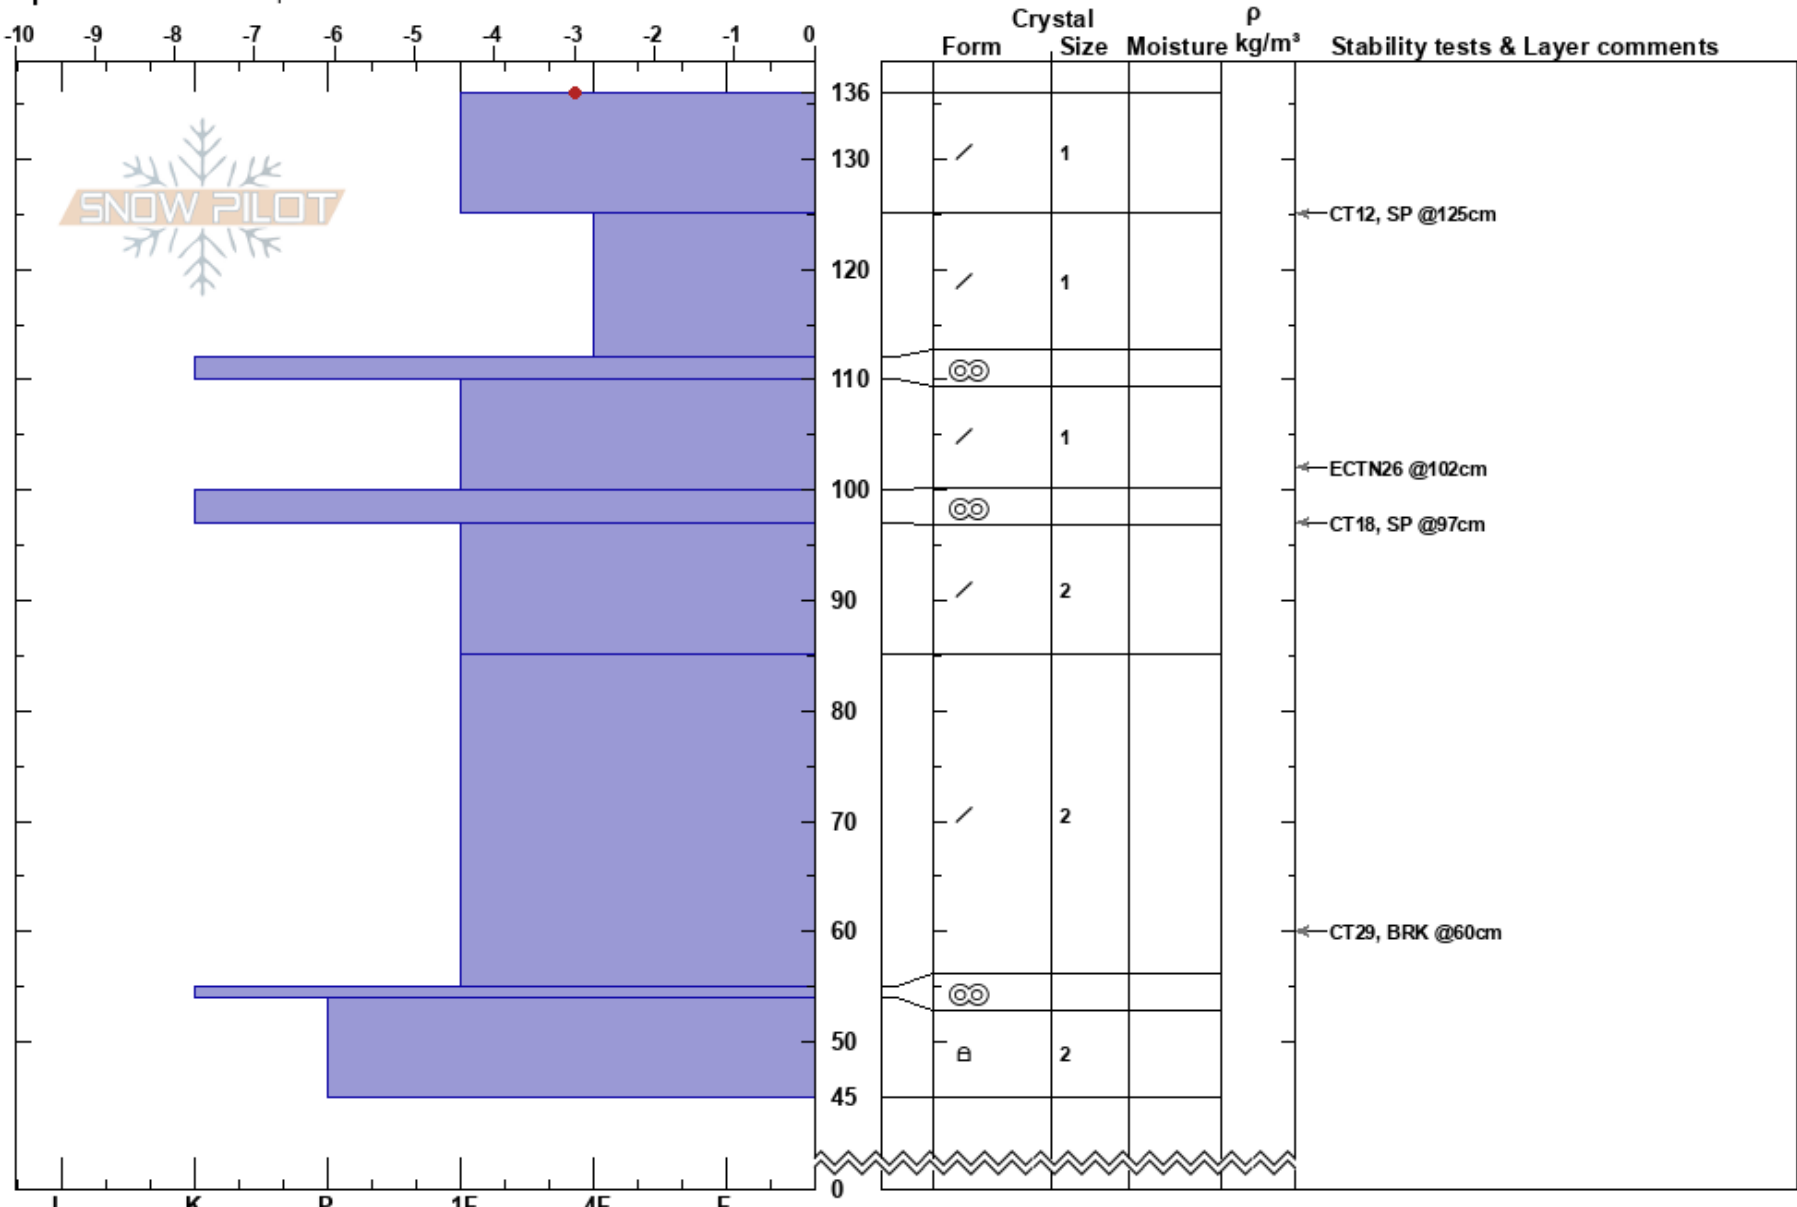

South Queest Summit
 Columbia Mountains
 BC
 Elevation: 2050 m
 Aspect: N
 Specifics: We skied slope

Sam Marsh
 10/12/2019 - 11:55
 Co-ord:
 Slope Angle: 17°
 Wind Loading: no

Stability: Good HS:136 Layer Notes:
 Air Temperature: 0°C
 Sky Cover: BKN
 Precipitation: NO
 Wind: S Light Breeze

Notes: I K P 1F 4F F