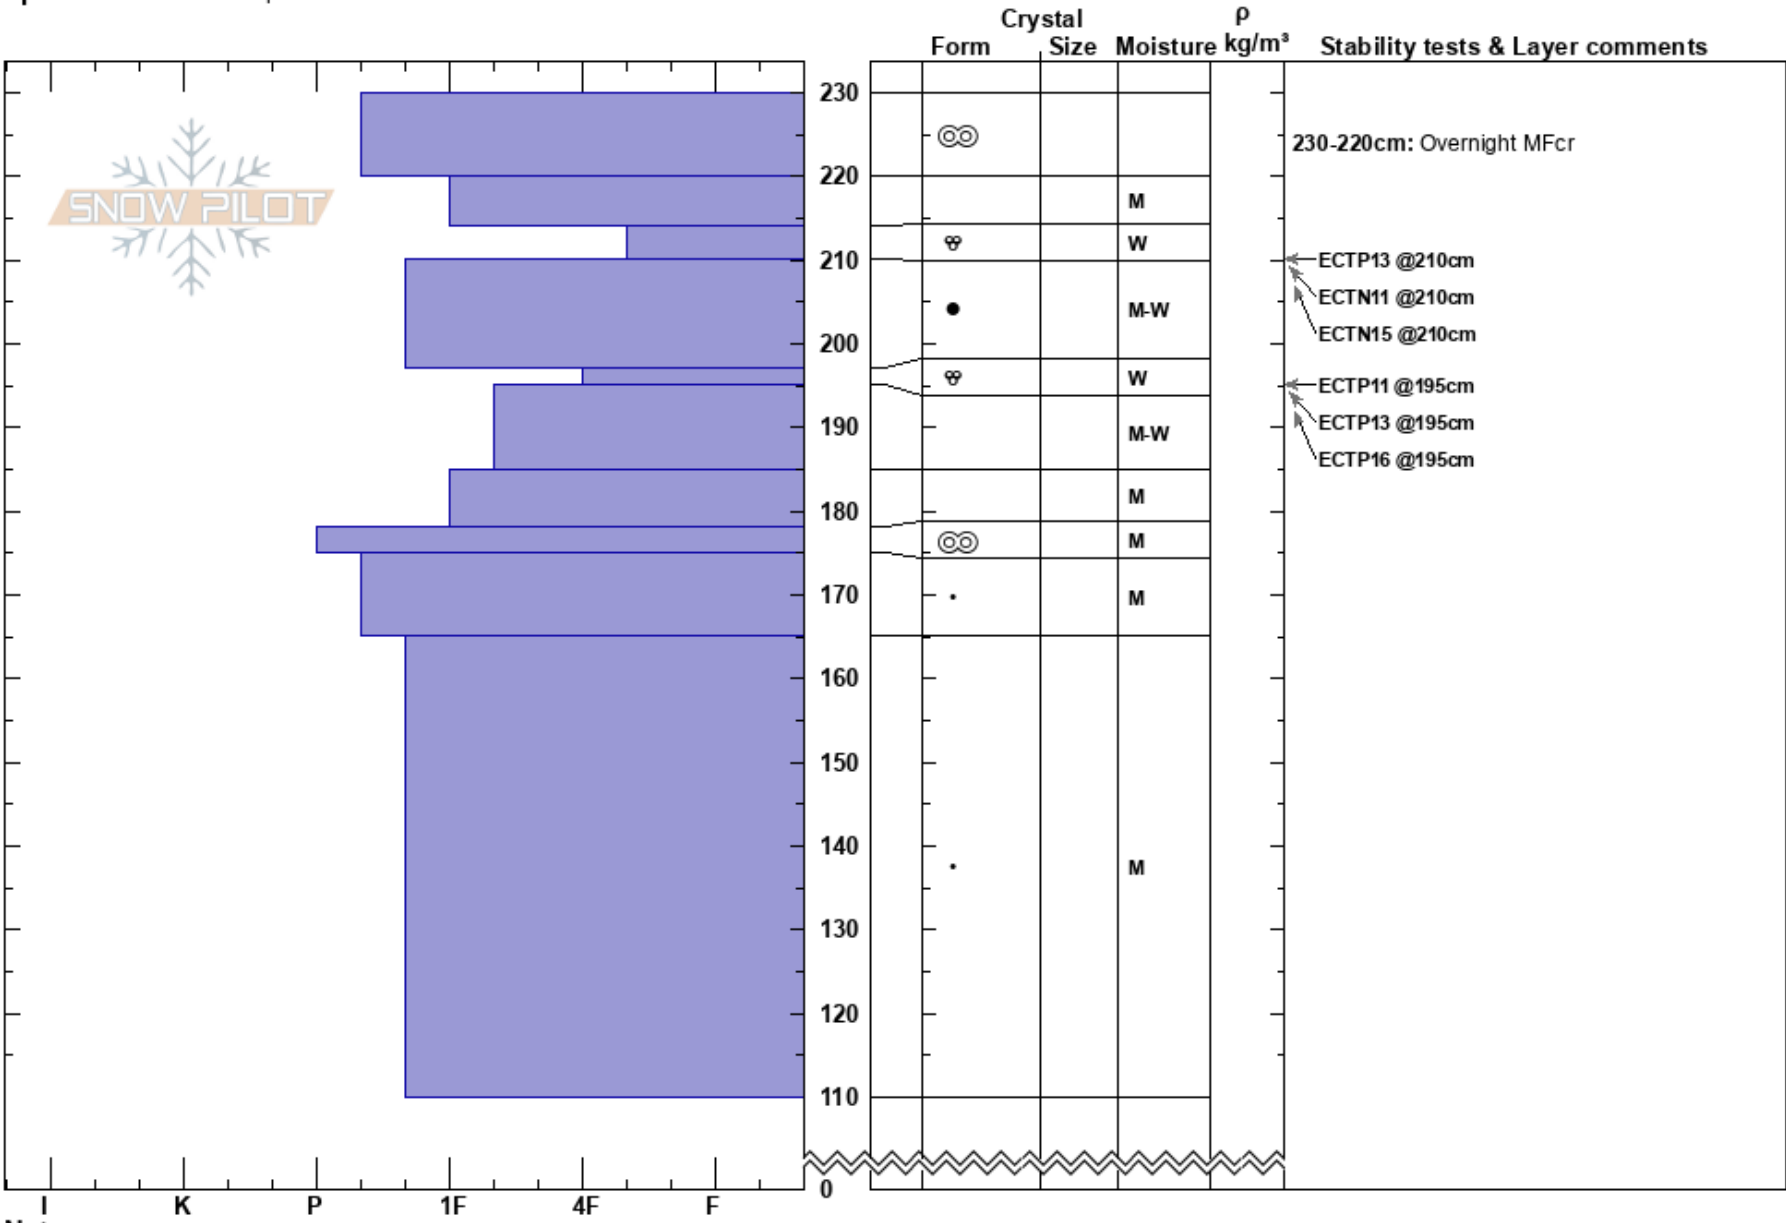

Fingers Meadow
 Bridger Range
 MT
Elevation: 7879 ft
Aspect: 90°
Specifics: We skied slope

Alex Marienthal
 04/08/2020 - 9:30am
Co-ord: 45.80619N, -110.92669W
Slope Angle: 24°
Wind Loading: no

Stability: Good
Air Temperature:
Sky Cover: CLR
Precipitation: NO
Wind: Calm

HS:230
PF:20
PS:2
 230-220cm: Overnight MFcr
 197-195cm: Problematic layer

Notes: