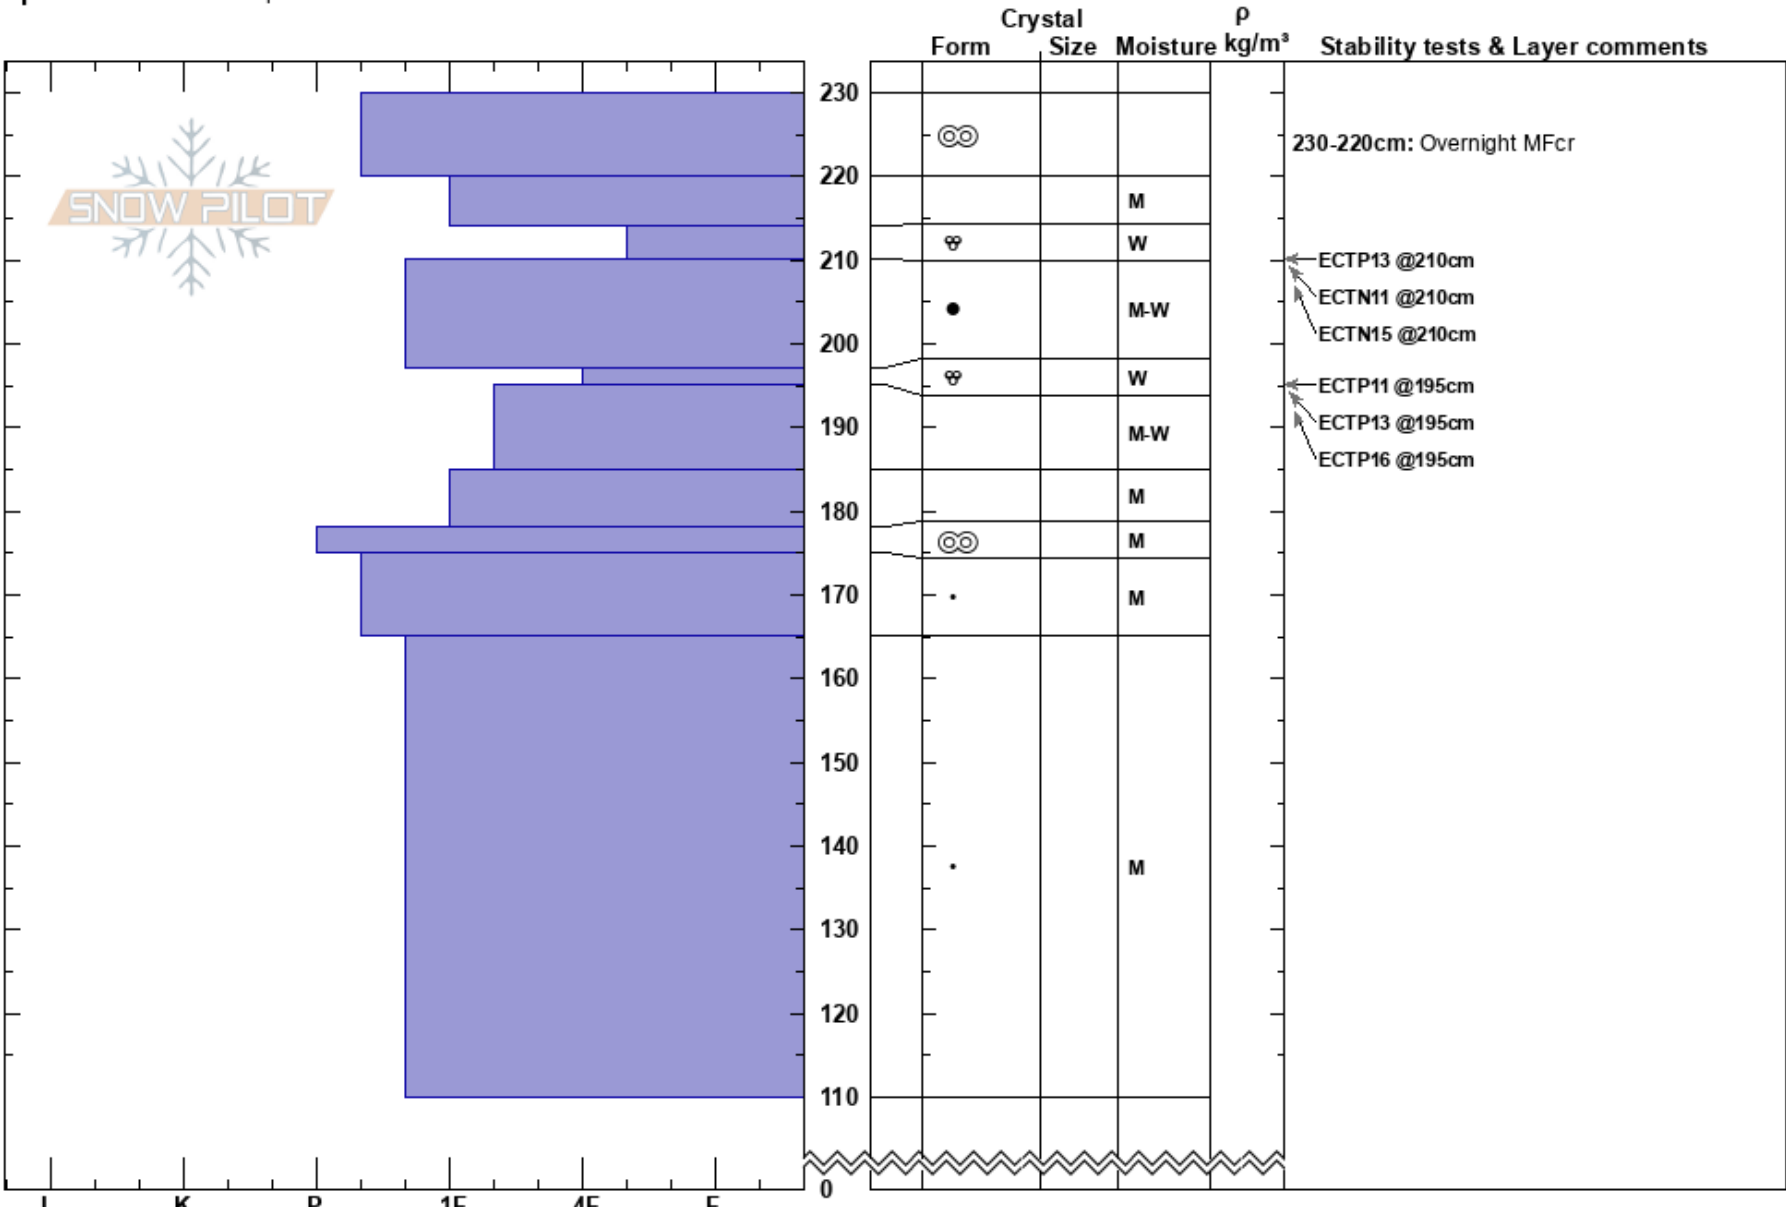

Fingers Meadow
 Bridger Range
 MT
Elevation: 7879 ft
Aspect: 90°
Specifics: We skied slope

Alex Marienthal
 04/08/2020 - 9:30am
Co-ord: 45.80619N, -110.92669W
Slope Angle: 24°
Wind Loading: no

Stability: Good
Air Temperature:
Sky Cover: CLR
Precipitation: NO
Wind: Calm

HS:230
PF:20
PS:2
 230-220cm: Overnight MFcr
 197-195cm: Problematic layer

Notes: