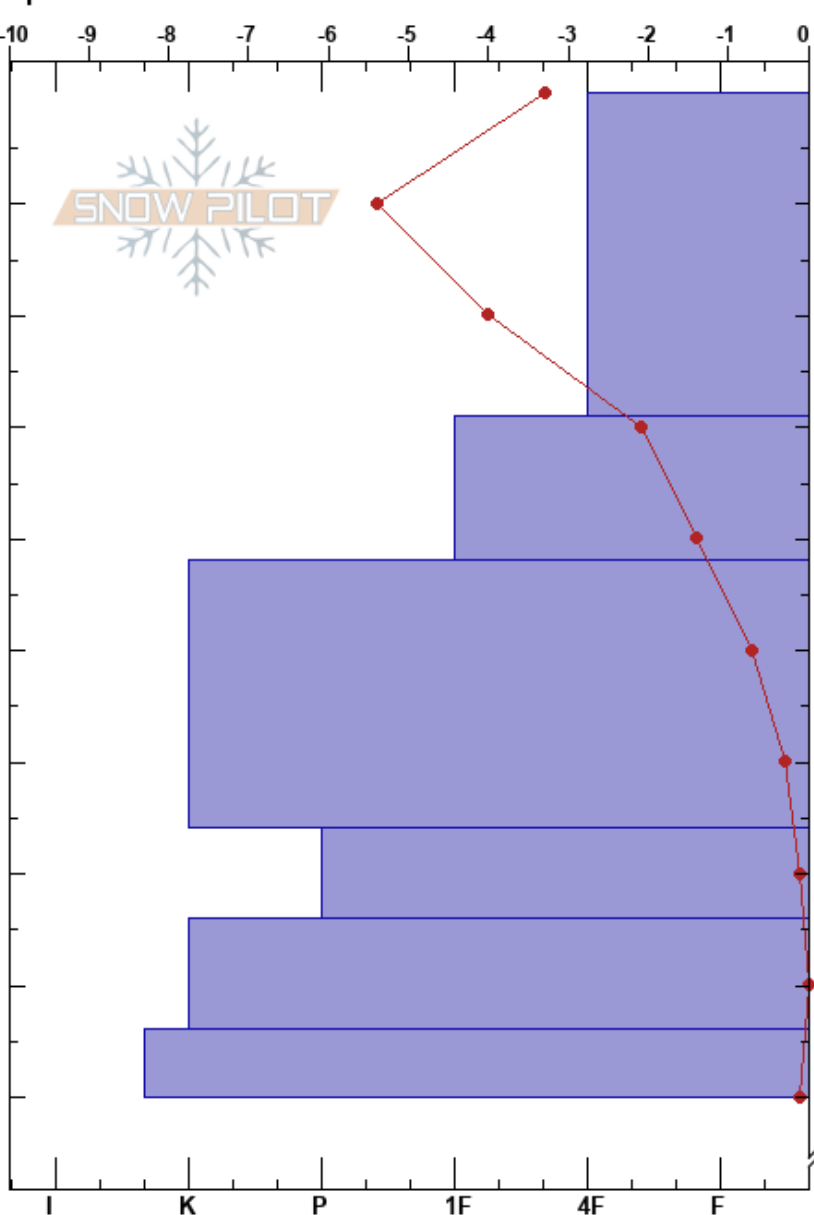

Bláfjöll skíðasvæðið
 Southwest corner
 Iceland
 Elevation: 605 m
 Aspect: N
 Specifics:

Stefán Jökull Jakobsson
 08/04/2020 - 15:20
 Co-ord: 63.98131N, -21.63198W
 Slope Angle: 23°
 Wind Loading: no

Stability: HS:220
 Air Temperature: -2.6°C PF:10
 Sky Cover: CLR PS:5
 Precipitation: NO
 Wind: S Calm

Layer Notes:

Form	Crystal		Moisture	ρ kg/m ³	Stability tests & Layer comments
	Size				
Δ (·)	1-5				
•	1				
♡	2				
♡	2				
♡	1				
♡	1-2				

Notes: