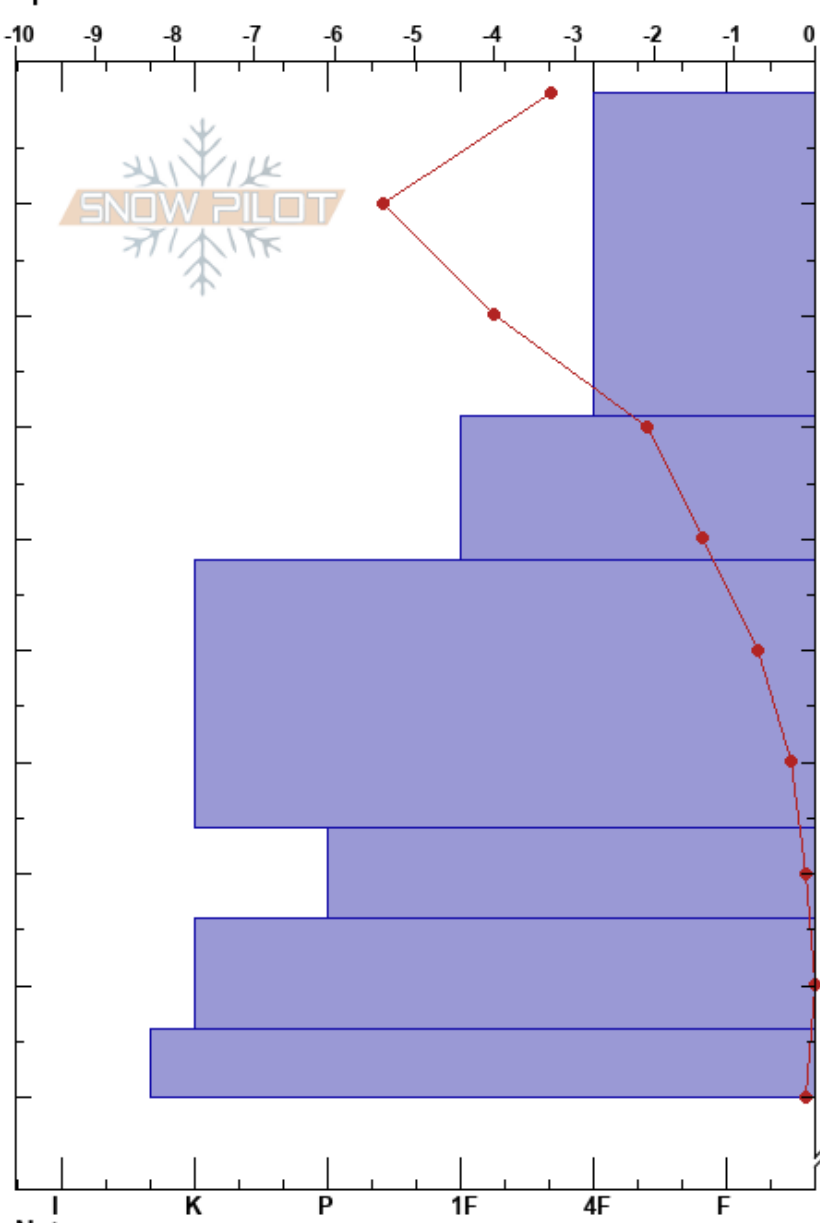

Bláfjöll skíðasvæðið
 Southwest corner
 Iceland
 Elevation: 605 m
 Aspect: N
 Specifics:

Stefán Jökull Jakobsson
 08/04/2020 - 15:20
 Co-ord: 63.98131N, -21.63198W
 Slope Angle: 23°
 Wind Loading: no

Stability: HS:220
 Air Temperature: -2.6°C PF:10
 Sky Cover: CLR PS:5
 Precipitation: NO
 Wind: S Calm

Form	Crystal		ρ kg/m³	Stability tests & Layer comments
	Size	Moisture		
Δ (·)	1-5			
•	1			
♡	2			
♡	2			
♡	1			
♡	1-2			

Notes: