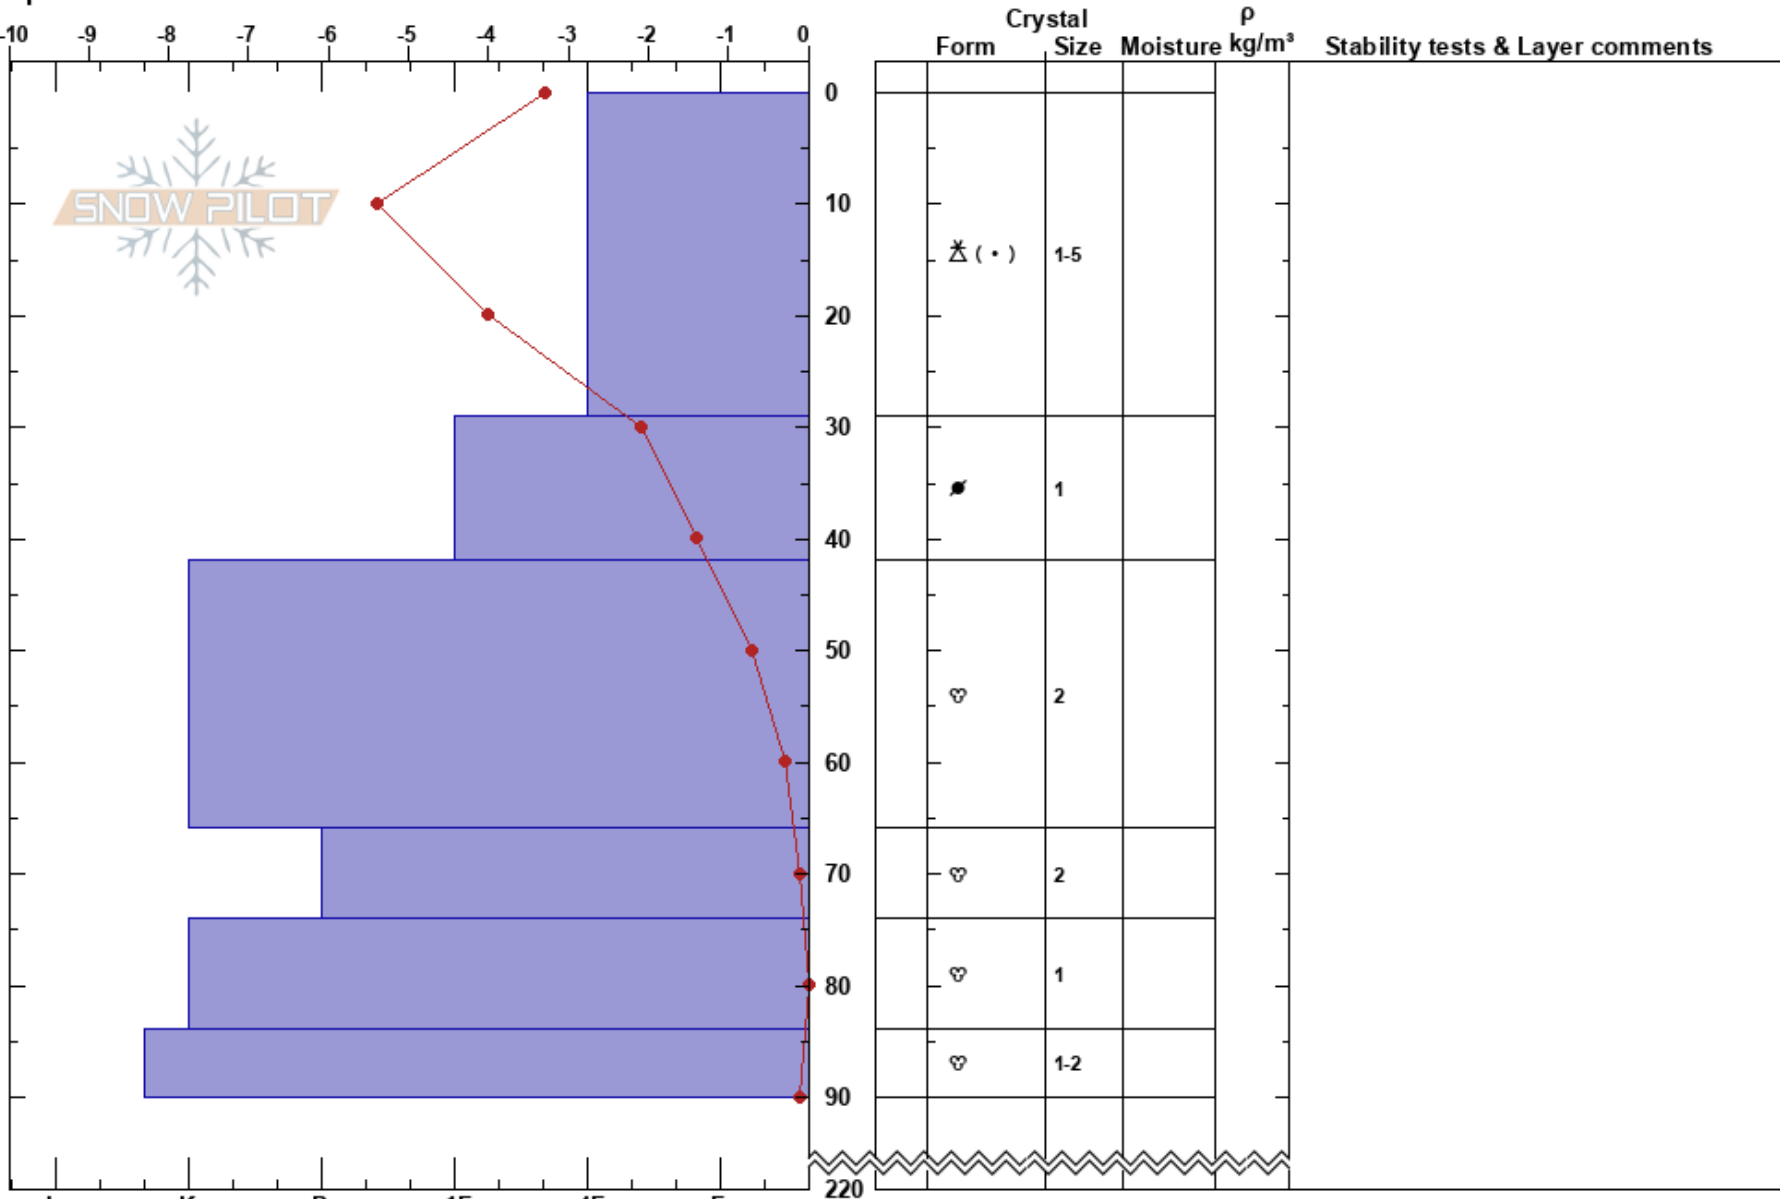

Bláfjöll skíðasvæðið
 Southwest corner
 Iceland
Elevation: 605 m
Aspect: N
Specifics:

Stefán Jökull Jakobsson
 08/04/2020 - 15:20
Co-ord: 63.98131N, -21.63198W
Slope Angle: 23°
Wind Loading: no

Stability: **HS:220** **Layer Notes:**
Air Temperature: -2.6°C **PF:10**
Sky Cover: CLR **PS:5**
Precipitation: NO
Wind: S Calm