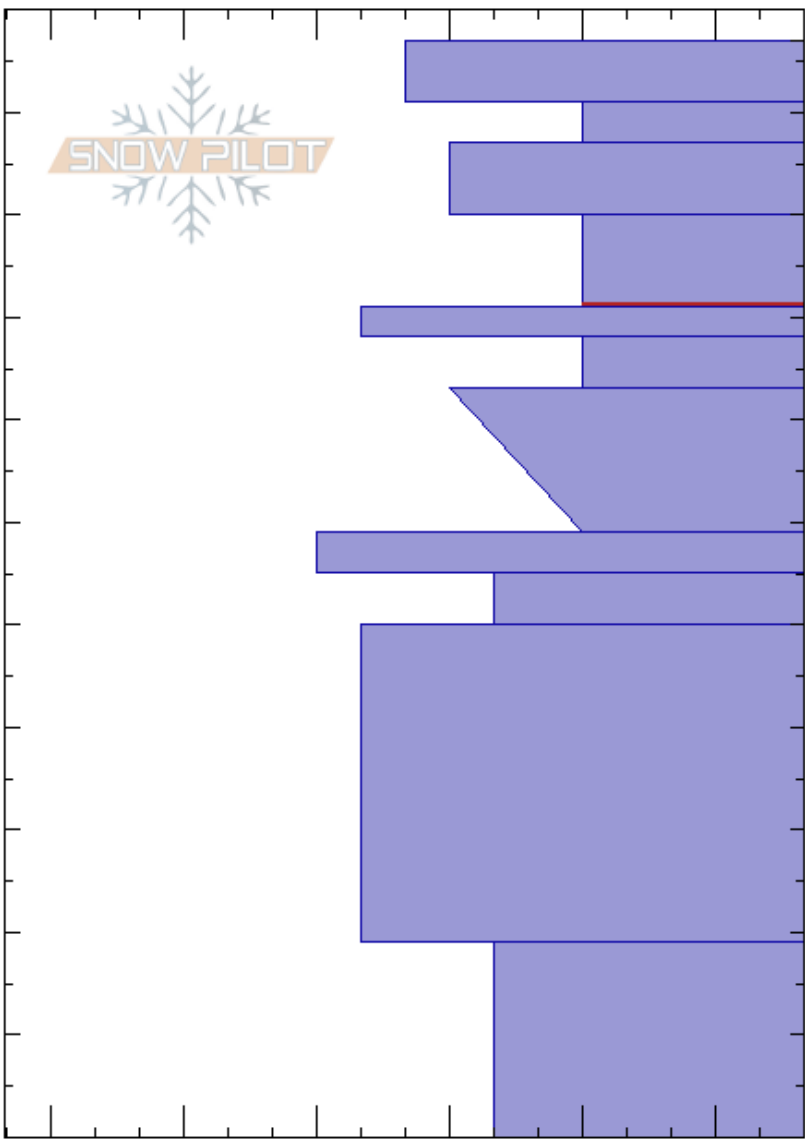

Candyland
 Chugach Range
 AK
 Elevation: 5200 ft
 Aspect: NE
 Specifics:

AK Rendezvous
 03/12/2017 - 2:30pm
 Co-ord: 61.15163N, -145.12802W
 Slope Angle: 30°
 Wind Loading: previous

Stability:
 Air Temperature: -2°C
 Sky Cover: CLR
 Precipitation: NO
 Wind: N Light Breeze

HS:107
 PS: 3
 90-81cm: Problematic layer

Height (cm)	Crystal Form	Crystal Size	Moisture	ρ kg/m ³	Stability tests & Layer comments
107	•	0.3			
100	◻	0.5			
90	•	0.3			
80	◻	1			← CT14, Q3 @82cm ← CT22, Q3 @82cm
70	◻	0.5-1			
60	⊖ (⊖)	1			
50	•	0.1			
40	◻	1-1.5			
30	•	1-1.5			
20	◻	2-3			
10	◻	2-3			
0					← ECTX