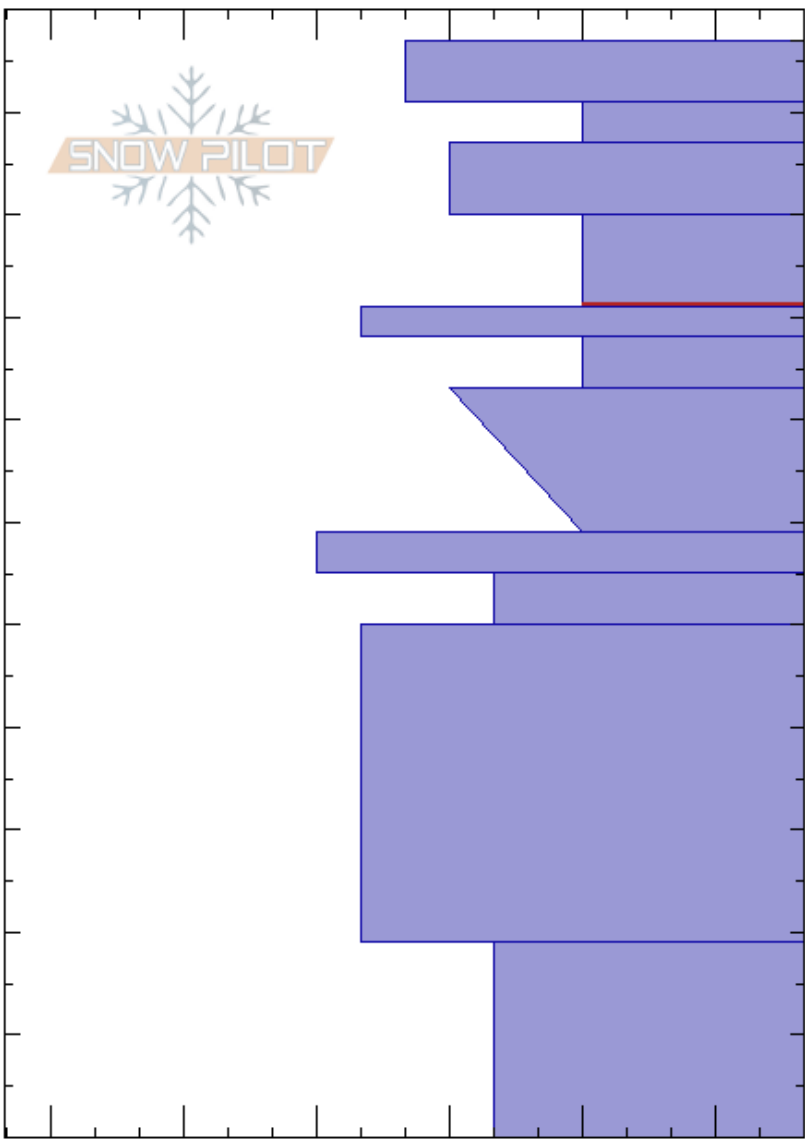

Candyland
 Chugach Range
 AK
 Elevation: 5200 ft
 Aspect: NE
 Specifics:

AK Rendezvous
 03/12/2017 - 2:30pm
 Co-ord: 61.15163N, -145.12802W
 Slope Angle: 30°
 Wind Loading: previous

Stability:
 Air Temperature: -2°C
 Sky Cover: CLR
 Precipitation: NO
 Wind: N Light Breeze

HS:107
 PS: 3
 90-81cm: Problematic layer

Height (cm)	Crystal Form	Crystal Size	Moisture	ρ kg/m ³	Stability tests & Layer comments
107	•	0.3			
100	◻	0.5			
90	•	0.3			
80	◻	1			← CT14, Q3 @82cm ← CT22, Q3 @82cm
70	=	0.5-1			
60	⊖ (⊖)	1			
50	•	0.1			
40	◻	1-1.5			
30	•	1-1.5			
20	◻	2-3			
10					← ECTX