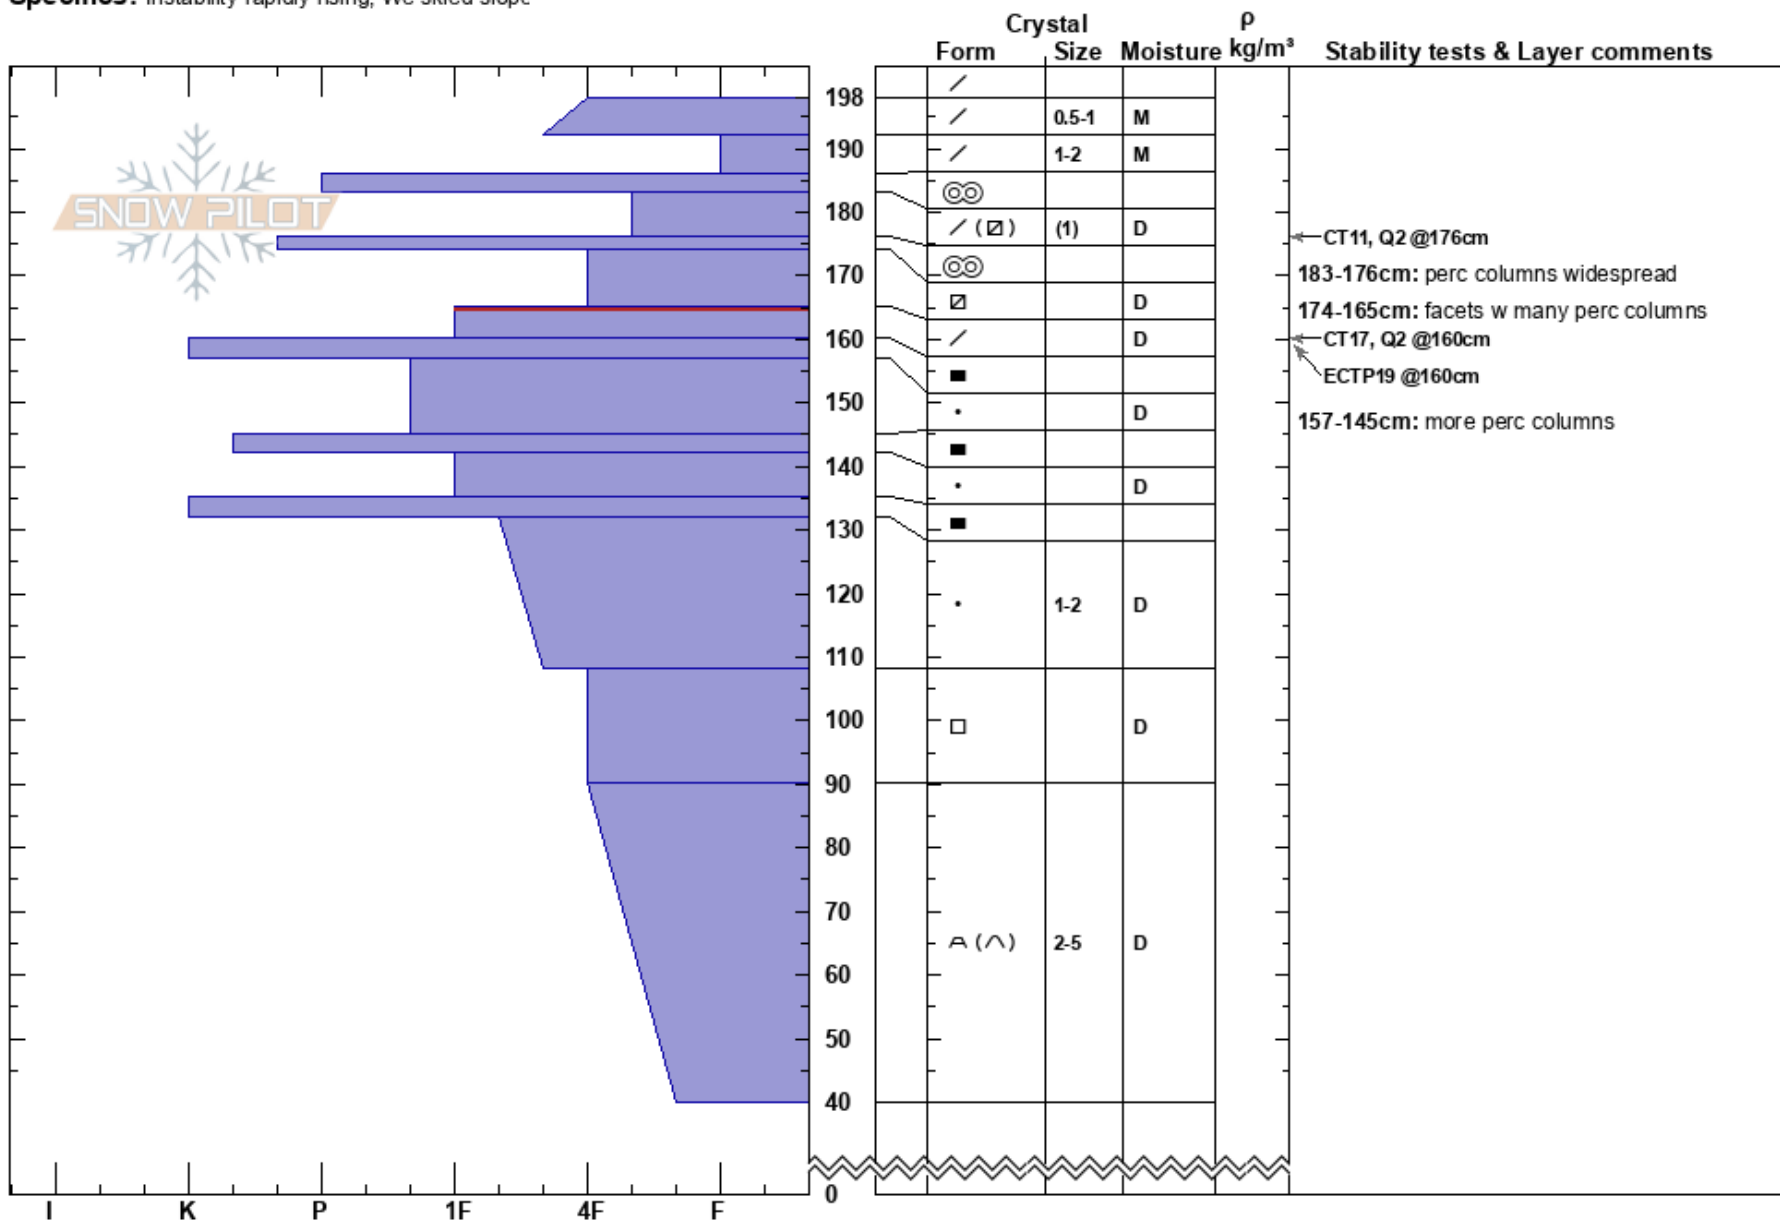

Middle Mountain W Face Jesse Yelverton
 Sawatch 04/04/2020 - 11:00am
 CO
Elevation: 12475 ft
Aspect: 346°
Specifics: Instability rapidly rising; We skied slope

Stability: Poor
Air Temperature: 6°C
Sky Cover: FEW
Precipitation: NO
Wind: W Calm

HS: 198
PF: 16
PS: 4
 183-176cm: perc columns widespread
 174-165cm: facets w many perc columns
 165-160cm: Problematic layer
 157-145cm: more perc columns

Notes: