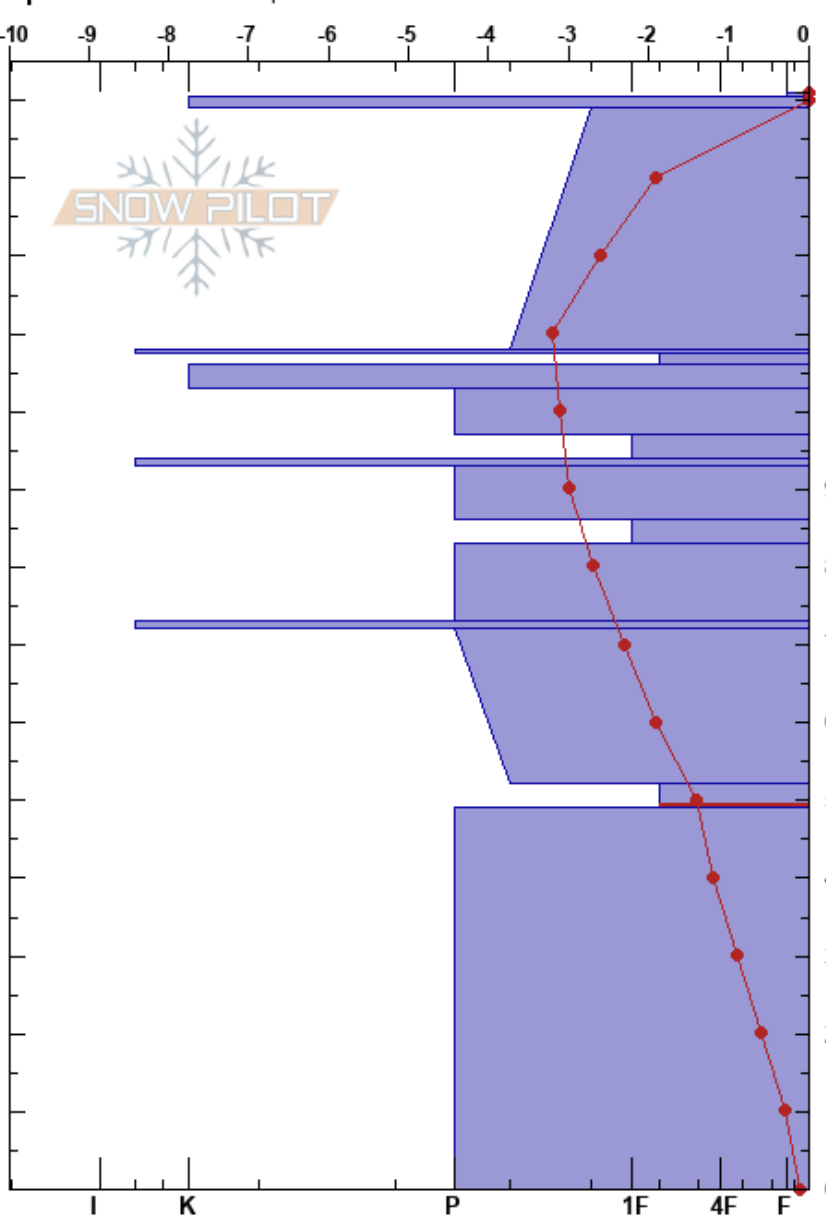

Av. Path #4
 Khibiny mountains
 Russia
Elevation: 566 m
Aspect: SW
Specifics: We skied slope

Mikhail Ryabchikov
 08/04/2020 - 14:00
Co-ord: 529979E 7500861N
Slope Angle: 32°
Wind Loading: no

Stability: Good
Air Temperature: 2.6°C
Sky Cover: BKN
Precipitation: NO
Wind: SW Light Breeze

HS: 141
PF: 16
Layer Notes:
 106-103cm: Серия распадающихся корок
 52-49cm: Problematic layer

| Form | Crystal | | Moisture | ρ kg/m ³ | Stability tests & Layer comments |
|-------|---------|--|----------|-----------------------------|--------------------------------------|
| | Size | | | | |
| ∅ | 0.5-1 | | W | | |
| ∅ | 0.5-1 | | D-M | | |
| ● | 0.3-0.5 | | D | | |
| ■ | | | D | | |
| ⊖ | 1 | | D | | |
| ∅ | 1 | | D | | |
| ● | 0.5 | | D | | 106-103cm: Серия распадающихся корок |
| □ | 2 | | D | | |
| ■ | | | D | | |
| ⊖ | 1.5 | | D | | |
| □ (⊖) | 1.5 | | D | | |
| ⊖ (□) | 2-2.5 | | D | | |
| ■ | | | D | | |
| ⊖ (⊖) | 1 | | D | | |
| □ (⊖) | 2-3 | | D | | ← CT15, SC @50cm |
| ⊖ (□) | 1.5-2 | | D | | |