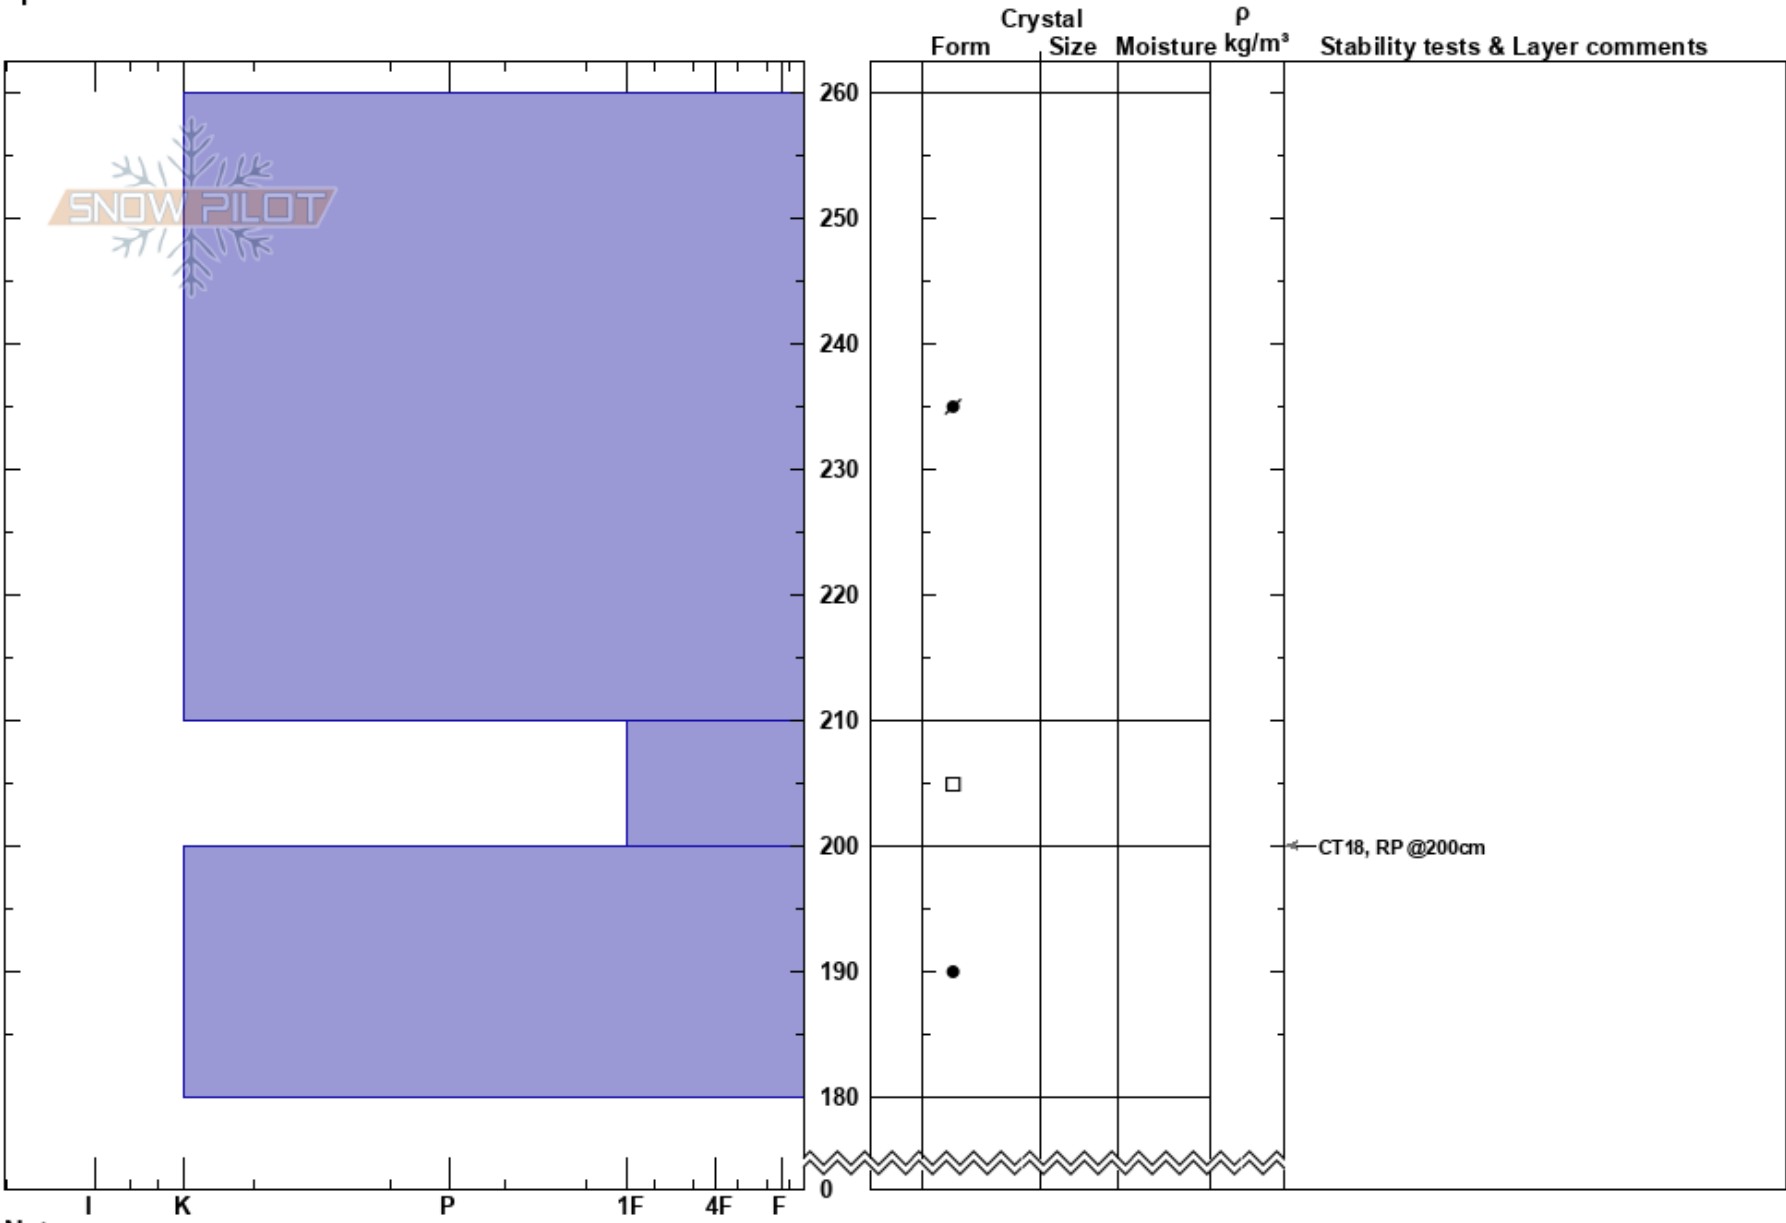

Peak 5  
 Tenmile Range  
 CO  
 Elevation: 12600 ft  
 Aspect: 90°  
 Specifics:

Jason Konigsberg  
 03/17/2017 - 12:00pm  
 Co-ord: 39.50691N, -106.11483W  
 Slope Angle: 32°  
 Wind Loading:

Stability:  
 Air Temperature:  
 Sky Cover:  
 Precipitation:  
 Wind:

HS:260  
 PF:0  
 Layer Notes:

Notes: All dry snow in this snowpit with no moist or wet layers.