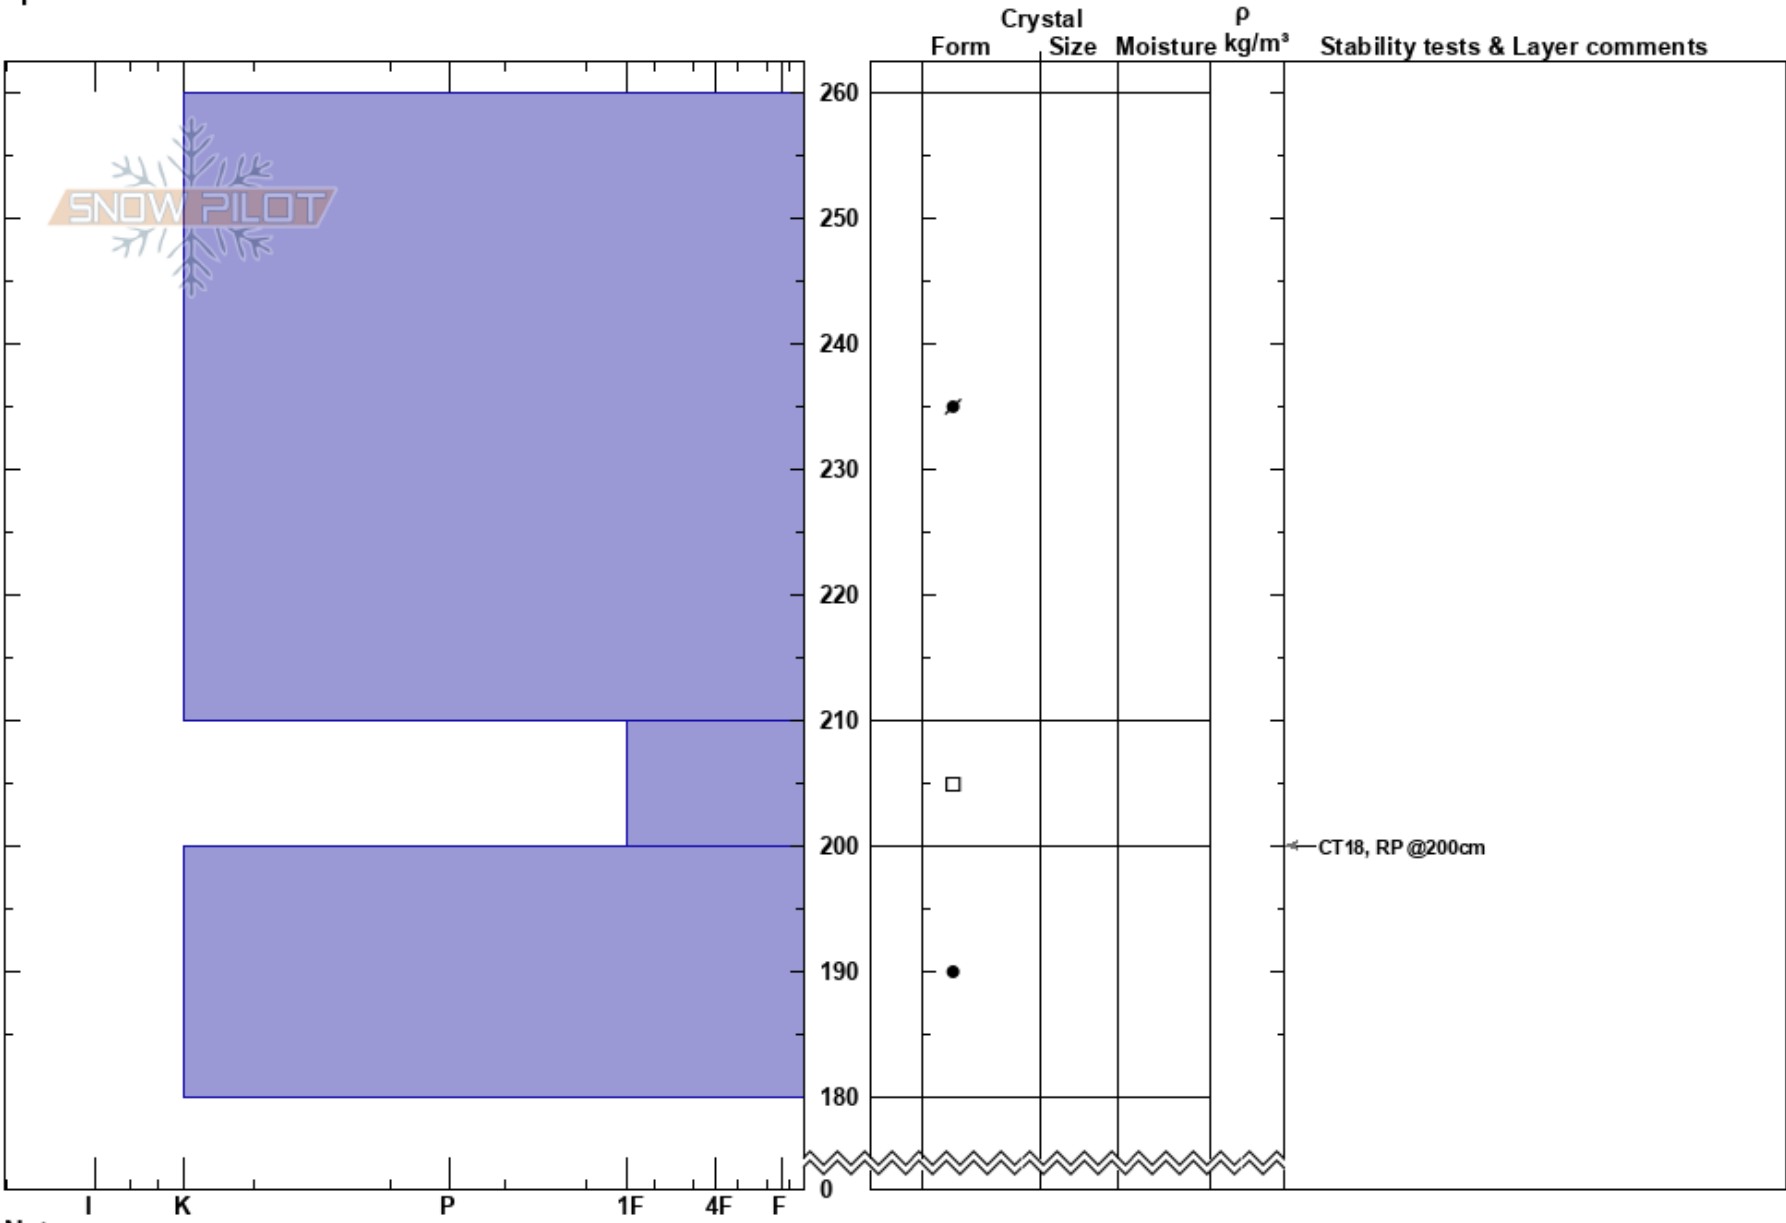

Peak 5
 Tenmile Range
 CO
 Elevation: 12600 ft
 Aspect: 90°
 Specifics:

Jason Konigsberg
 03/17/2017 - 12:00pm
 Co-ord: 39.50691N, -106.11483W
 Slope Angle: 32°
 Wind Loading:

Stability: HS:260
 Air Temperature: PF:0
 Sky Cover:
 Precipitation:
 Wind:

Layer Notes:

Notes: All dry snow in this snowpit with no moist or wet layers.