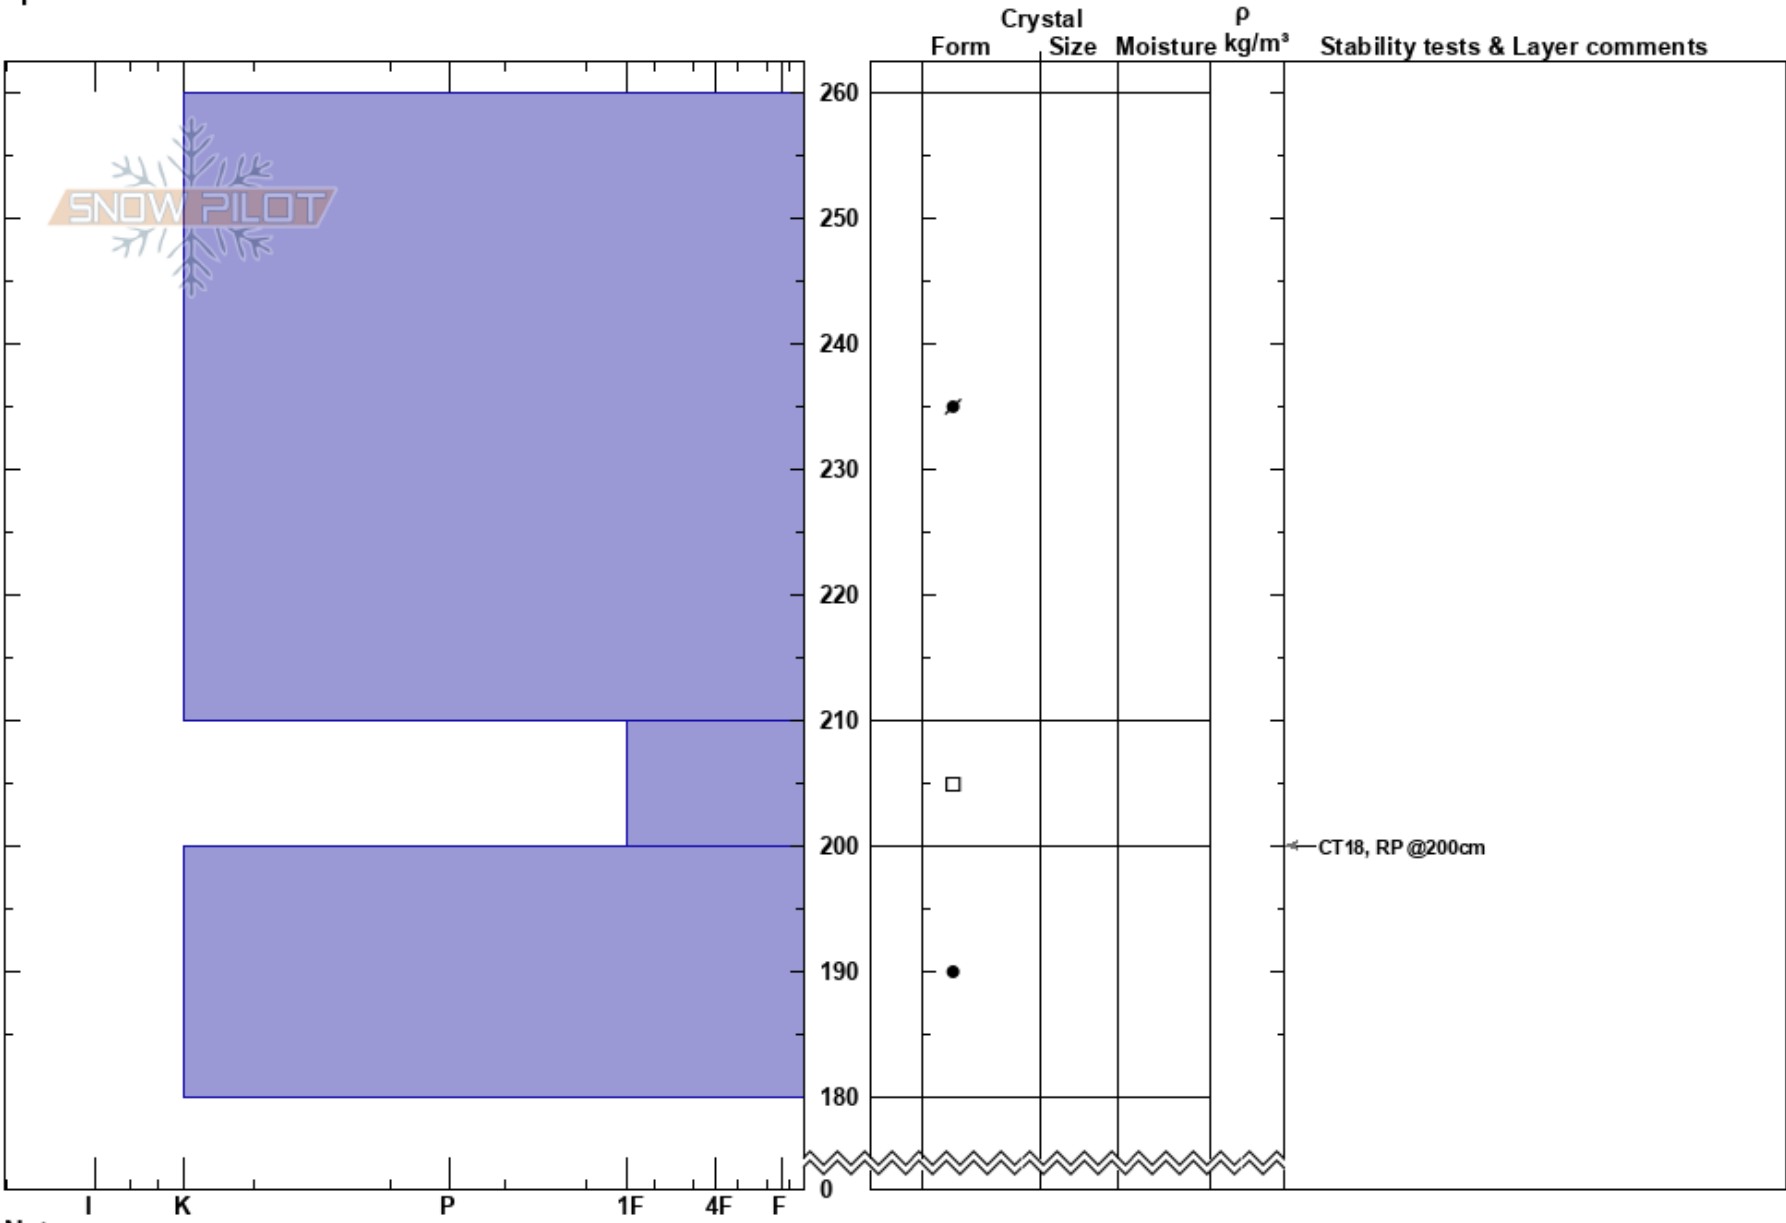

Peak 5
 Tenmile Range
 CO
Elevation: 12600 ft
Aspect: 90°
Specifics:

Jason Konigsberg
 03/17/2017 - 12:00pm
Co-ord: 39.50691N, -106.11483W
Slope Angle: 32°
Wind Loading:

Stability:
Air Temperature:
Sky Cover:
Precipitation:
Wind:

HS:260
PF:0
Layer Notes:

Notes: All dry snow in this snowpit with no moist or wet layers.