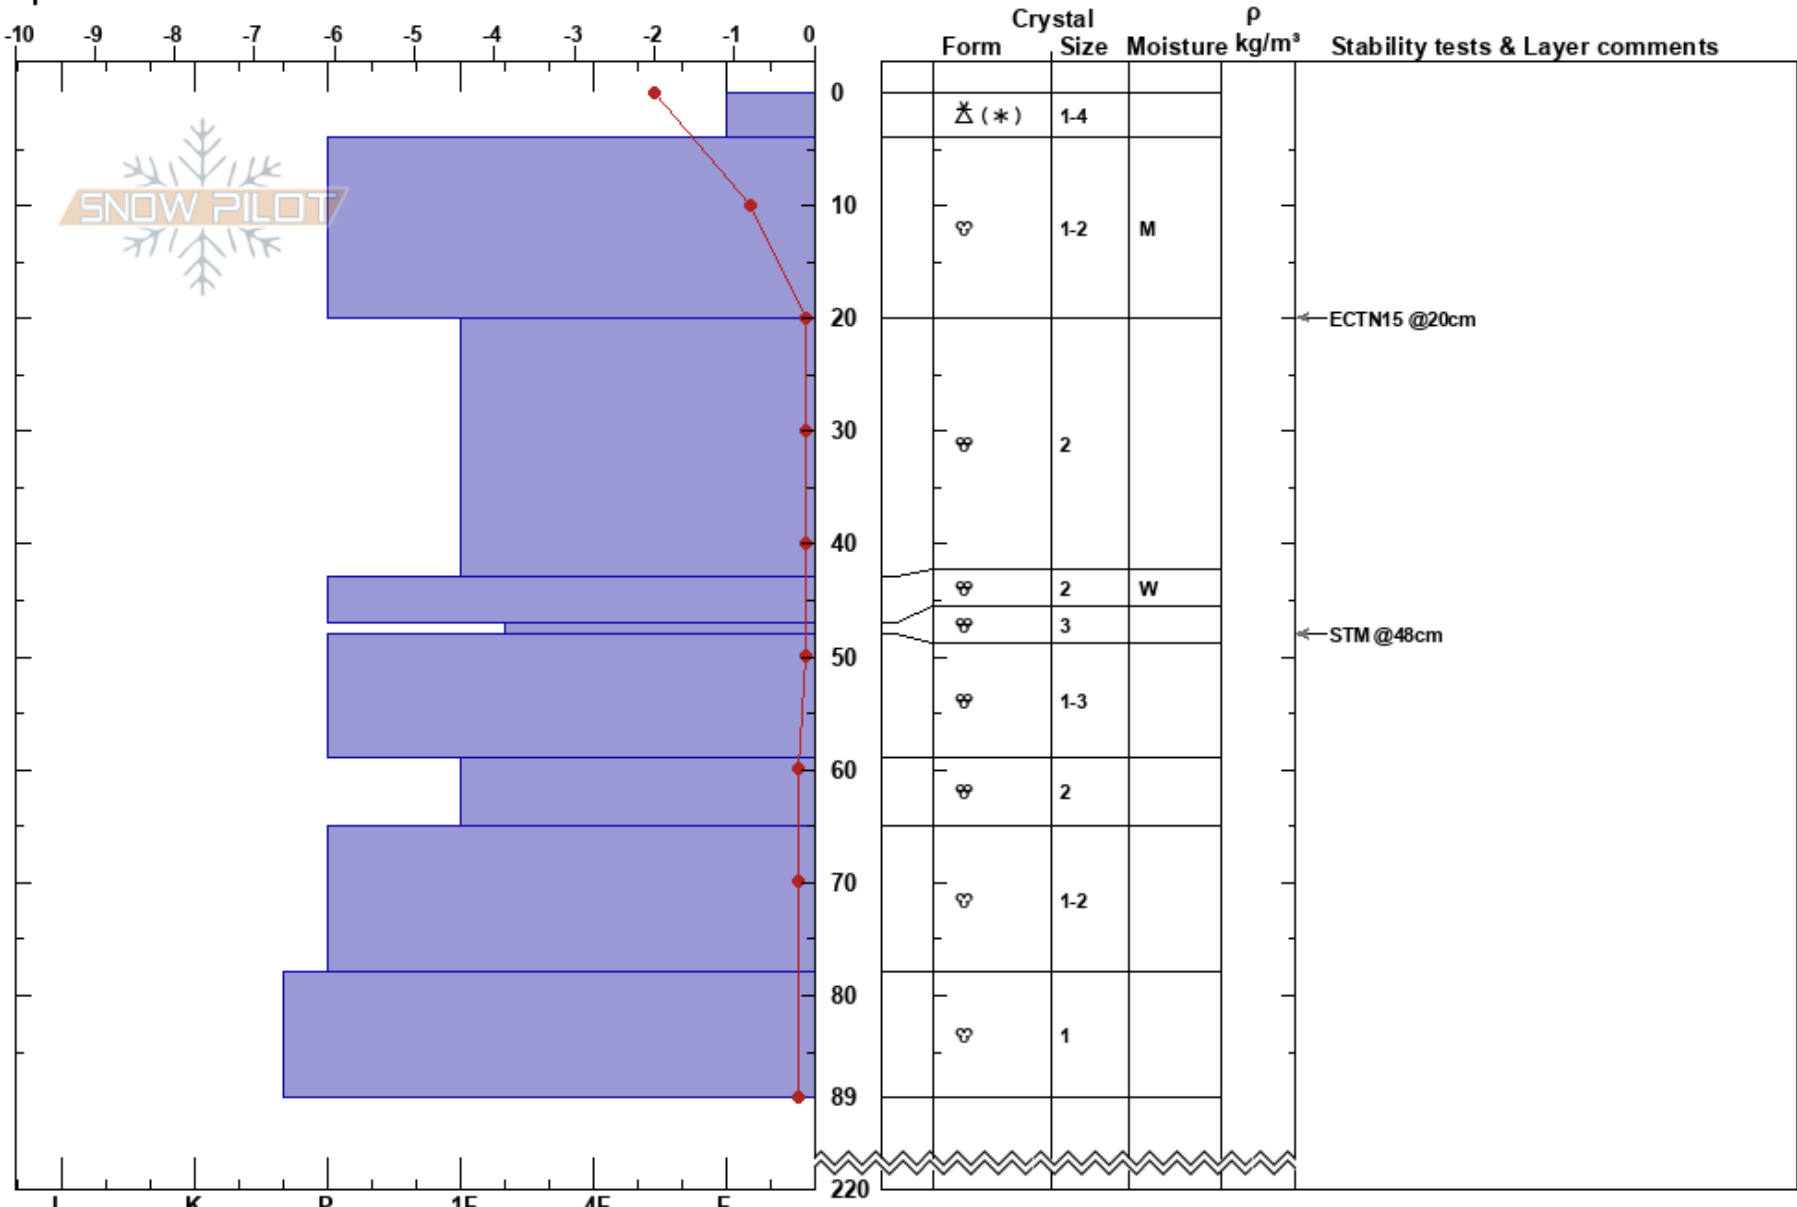

Bláfjöll Eldborgargil
 Southwest corner
 Iceland
 Elevation: 550 m
 Aspect: NW
 Specifics:

Stefán Jökull Jakobsson
 07/04/2020 - 15:30
 Co-ord: 63.98658N, -21.61951W
 Slope Angle: 21°
 Wind Loading:

Stability:
 Air Temperature:
 Precipitation:
 Wind:
 HS:220
 PF:5 47-48cm:Problematic layer