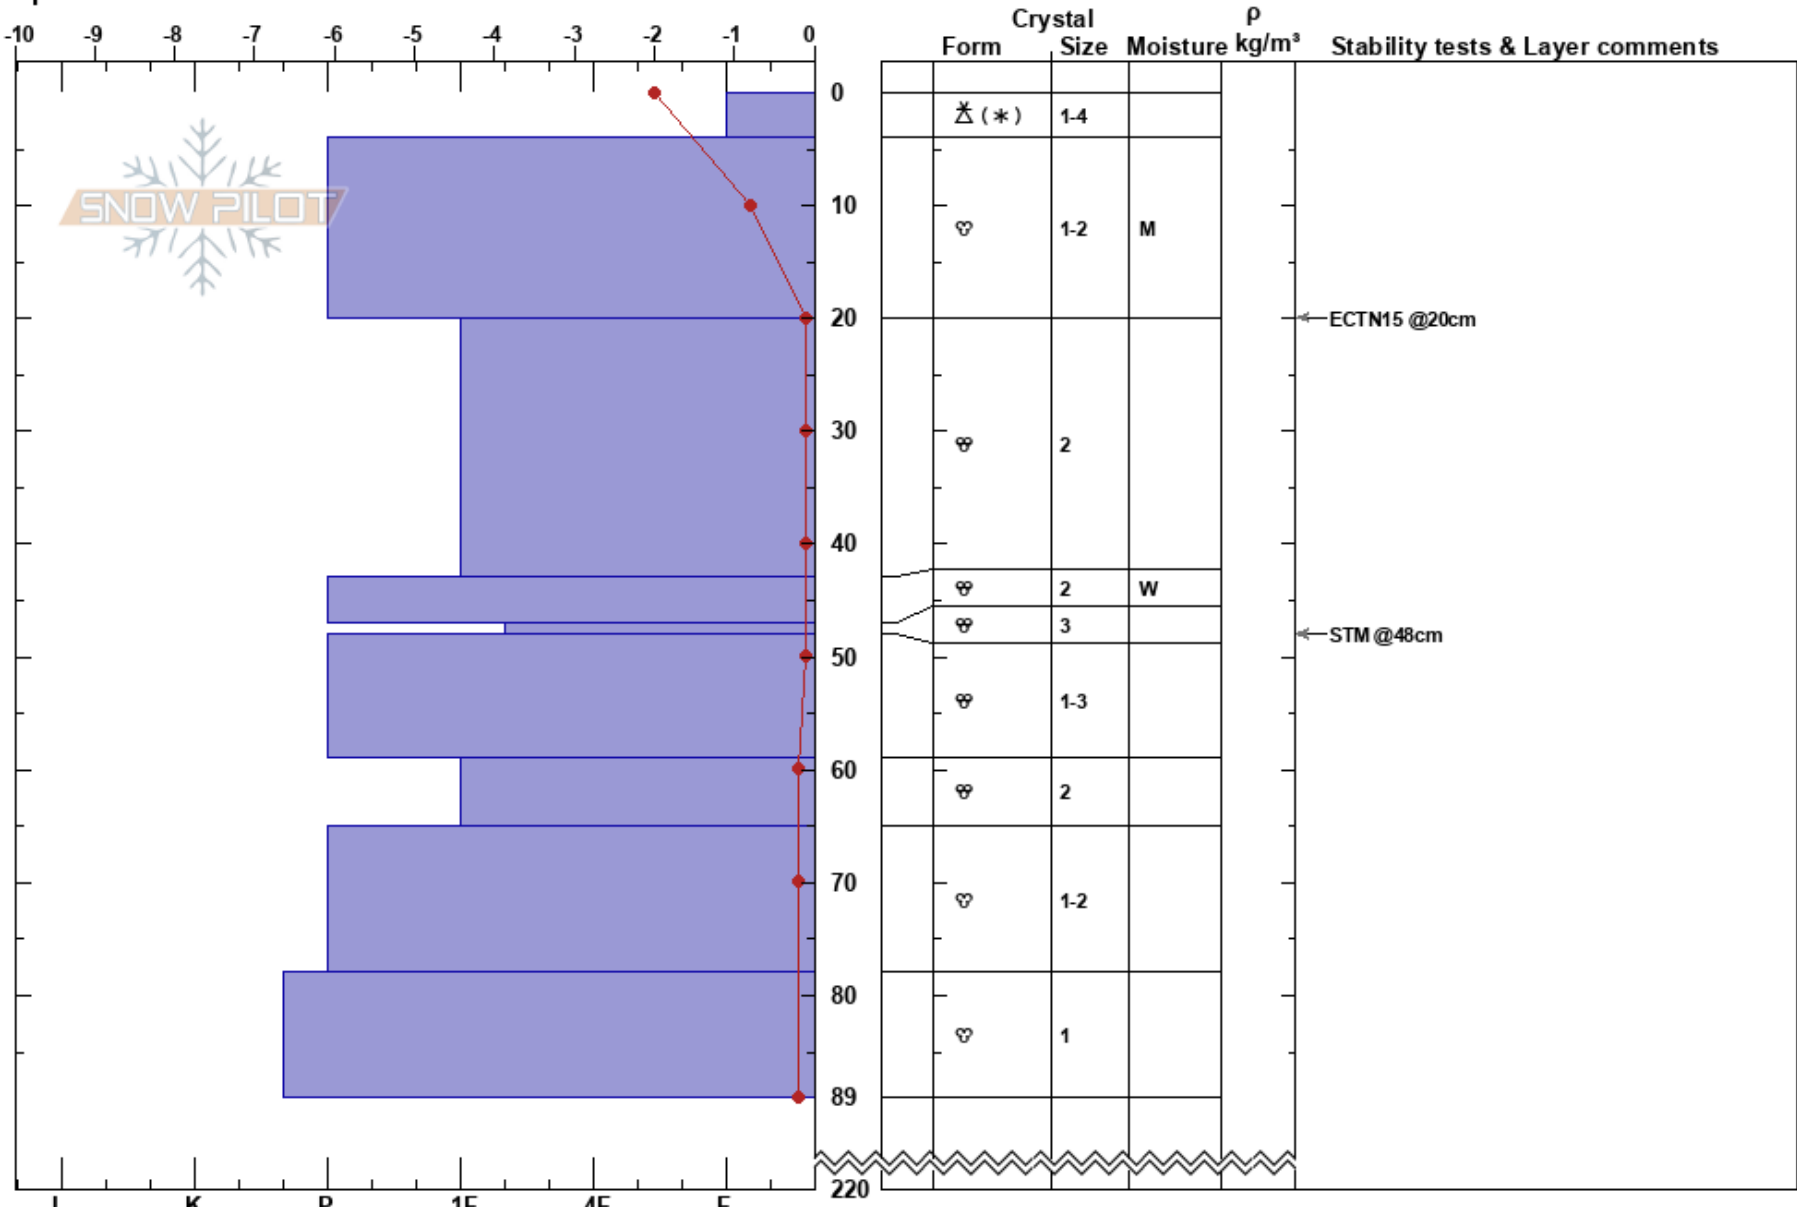

Bláfjöll Eldborgargil
 Southwest corner
 Iceland
 Elevation: 550 m
 Aspect: NW
 Specifics:

Stefán Jökull Jakobsson
 07/04/2020 - 15:30
 Co-ord: 63.98658N, -21.61951W
 Slope Angle: 21°
 Wind Loading:

Stability:
 Air Temperature:
 Sky Cover:
 Precipitation:
 Wind:

HS:220
 PF:5 47-48cm:Problematic layer

Notes: