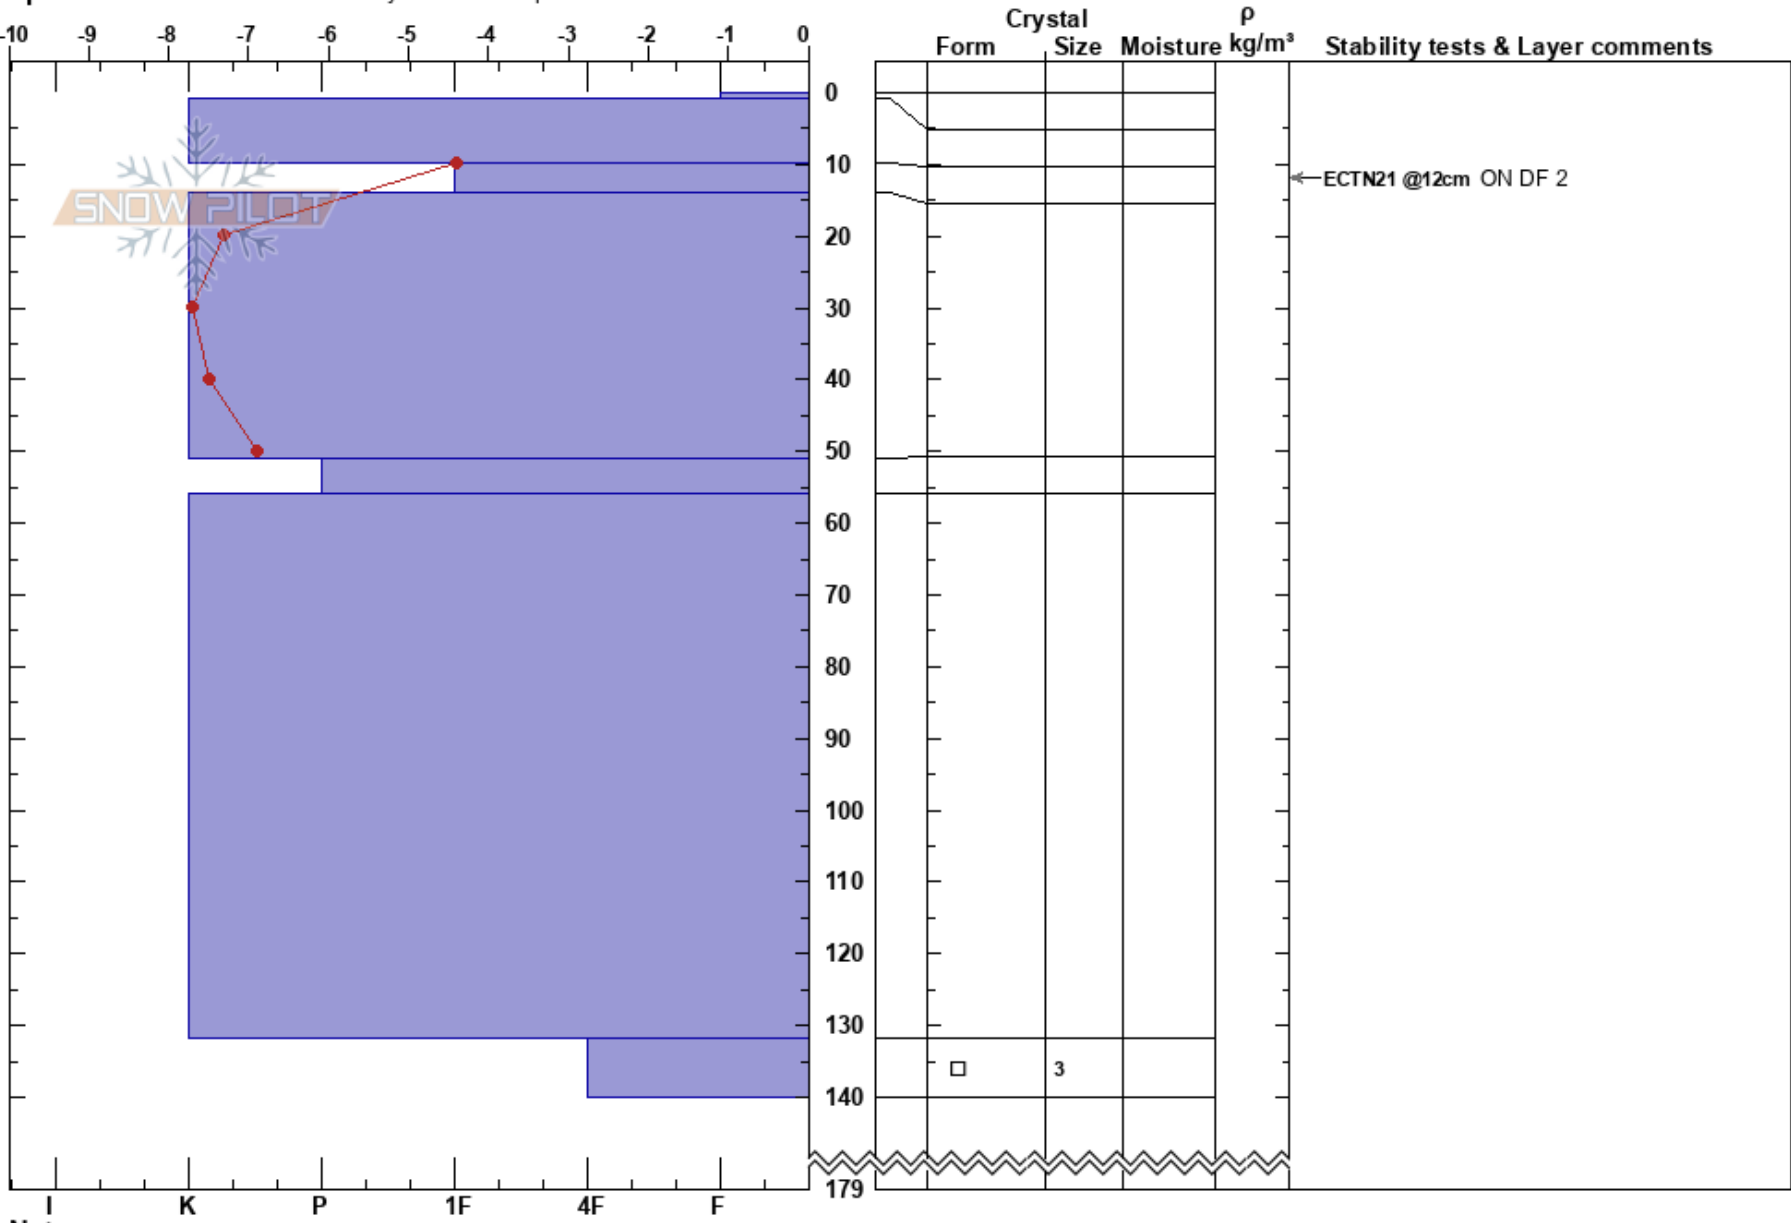

Darfaloalgi 2
 Kebnekaise
 Sweden
Elevation: 710 m
Aspect: NE
Specifics: Recent avalanche activity on similar slopes

Anton Mikko
 07/04/2020 - 10:40
Co-ord:
Slope Angle: 22°
Wind Loading: no

Stability: **HS:**179 **Layer Notes:**
Air Temperature: 3.3°C **PF:**10
Sky Cover: SCT
Precipitation: NO
Wind: W Light Breeze

Notes: TL, sten/buskar, läsida