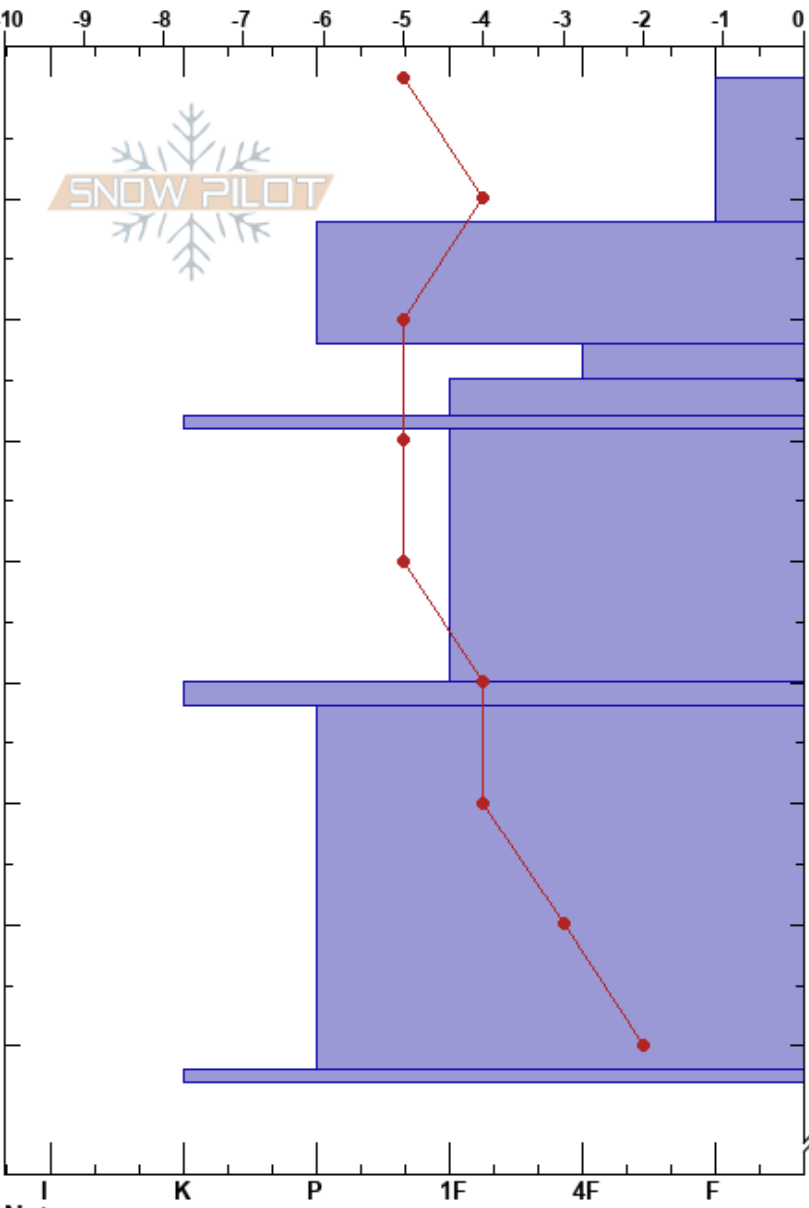

Blanc dans le mille

Avalanche Quebec

17/03/2017 - 00:20

Quebec

Co-ord: 48.86037N, -66.07551W

Elevation: 780 m

Slope Angle: 32°

Aspect: W

Wind Loading: previous

Specifics:

Stability:

Air Temperature: -5°C

HS:240

PF:20

Sky Cover: OVC

Precipitation: S1

Wind: N Light Breeze

Layer Notes:

0-12cm: CR ZR 170315

22-25cm: Problematic layer

28-29cm: CR 170308

50-52cm: CR 170226

82-83cm: CR Laminée

| Form | Crystal | | Moisture | ρ kg/m³ | Stability tests & Layer comments |
|---------|---------|--|----------|---------|----------------------------------|
| | Size | | | | |
| + | 2.5 | | | | 0-12cm: CR ZR 170315 |
| ● (/) | 1-2 | | | | |
| / (+) | 3-3 | | | | ← ECTN8 @22cm |
| ● | 0.3 | | | | ← CT5, RP @22cm |
| ■ | | | | | 28-29cm: CR 170308 |
| | | | | | ← CT13, SP @35cm |
| ● | 0.5 | | | | |
| | | | | | ← CT11, RP @48cm |
| ○ | | | | | 50-52cm: CR 170226 |
| ● (□) | 0.5-0.3 | | | | |
| ■ | | | | | 82-83cm: CR Laminée |