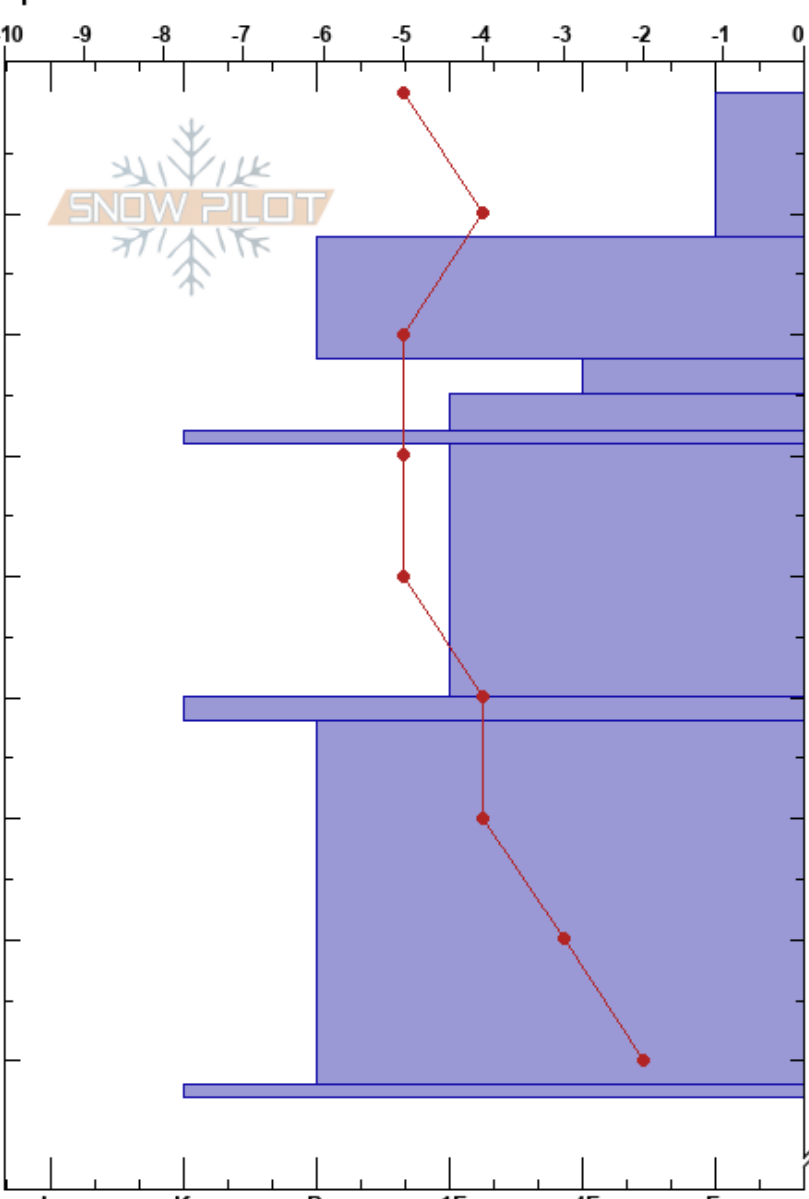

Blanc dans le mille

Avalanche Quebec

17/03/2017 - 00:20

Quebec

Co-ord: 48.86037N, -66.07551W

Elevation: 780 m

Slope Angle: 32°

Aspect: W

Wind Loading: previous

Specifics:

Stability:

Air Temperature: -5°C

HS:240

PF:20

Sky Cover: OVC

Precipitation: S1

Wind: N Light Breeze

Layer Notes:

0-12cm: CR ZR 170315

22-25cm: Problematic layer

28-29cm: CR 170308

50-52cm: CR 170226

82-83cm: CR Laminée

Form	Crystal		Moisture	ρ kg/m³	Stability tests & Layer comments
	Size				
+	2.5				0-12cm: CR ZR 170315
● (/)	1-2				
/ (+)	3-3				← ECTN8 @22cm
●	0.3				← CT5, RP @22cm
■					28-29cm: CR 170308
					← CT13, SP @35cm
●	0.5				
					← CT11, RP @48cm
○					50-52cm: CR 170226
● (□)	0.5-0.3				
■					82-83cm: CR Laminée