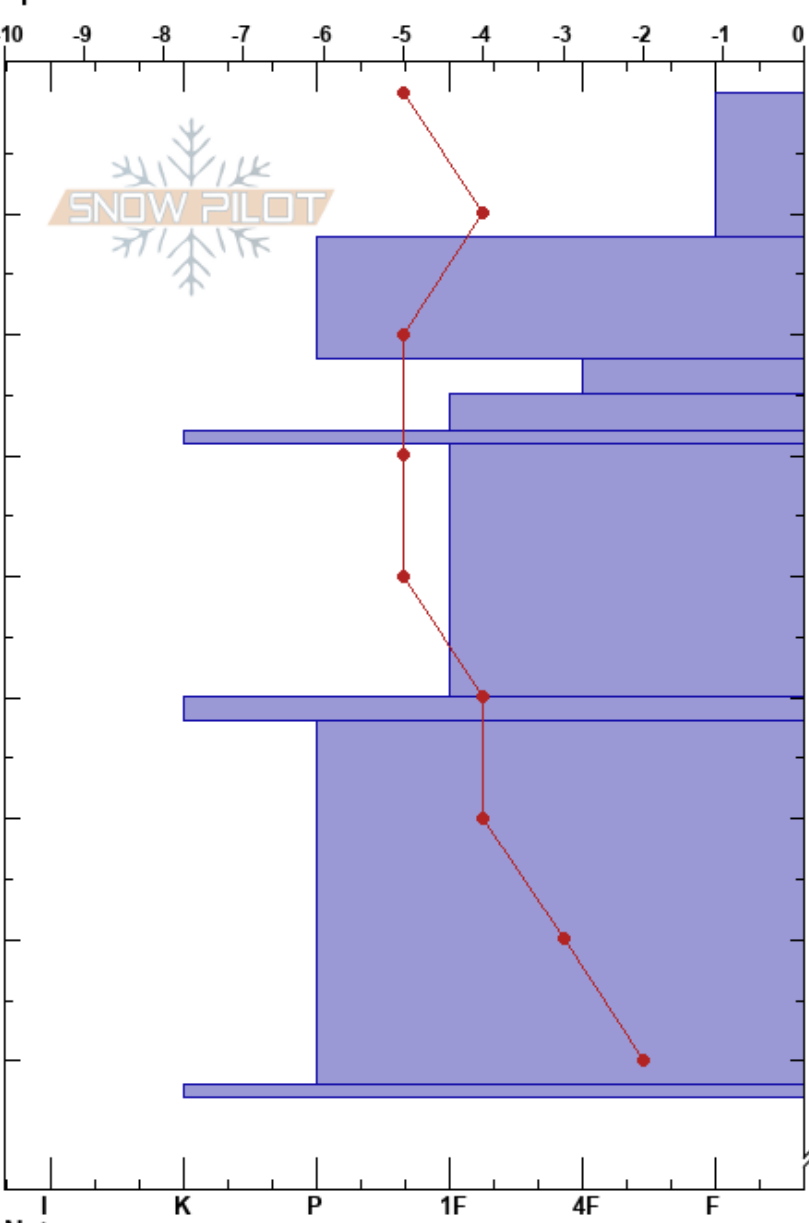

Blanc dans le mille

Avalanche Quebec

17/03/2017 - 00:20

Quebec

Co-ord: 48.86037N, -66.07551W

Elevation: 780 m

Slope Angle: 32°

Aspect: W

Wind Loading: previous

Specifics:

Stability:

Air Temperature: -5°C

HS:240

PF:20

Sky Cover: OVC

Precipitation: S1

Wind: N Light Breeze

Layer Notes:

0-12cm: CR ZR 170315

22-25cm: Problematic layer

28-29cm: CR 170308

50-52cm: CR 170226

82-83cm: CR Laminée

Depth (cm)	Crystal		Moisture	ρ kg/m³	Stability tests & Layer comments
	Form	Size			
0-12	+	2.5			0-12cm: CR ZR 170315
22-25	● (/)	1-2			← ECTN8 @22cm ← CT5, RP @22cm
28-29	/ (+)	3-3			28-29cm: CR 170308
30-35	●	0.3			← CT13, SP @35cm
40-50	●	0.5			← CT11, RP @48cm
50-52	○				50-52cm: CR 170226
60-82	● (□)	0.5-0.3			
82-83	■				82-83cm: CR Laminée