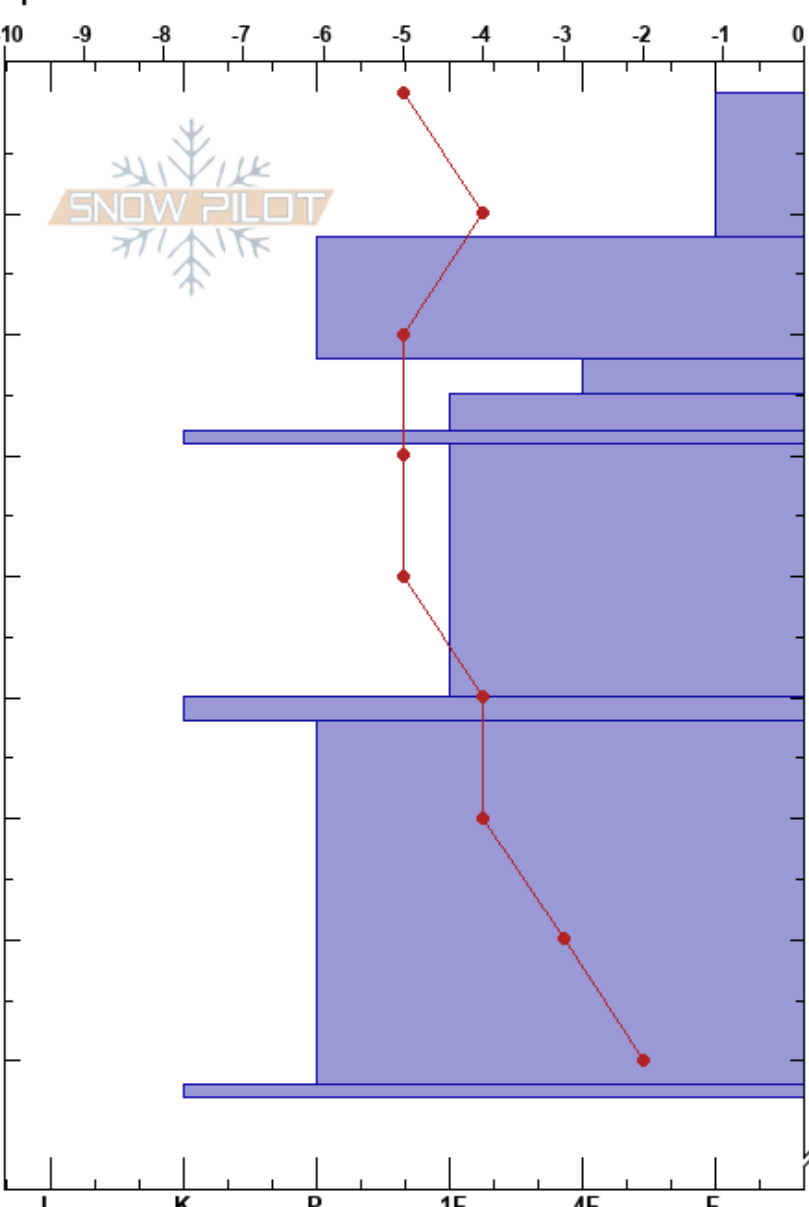

Blanc dans le mille

Avalanche Quebec

17/03/2017 - 00:20

Quebec

Co-ord: 48.86037N, -66.07551W

Elevation: 780 m

Slope Angle: 32°

Aspect: W

Wind Loading: previous

Specifics:

Stability:

Air Temperature: -5°C

HS:240

PF:20

Sky Cover: OVC

Precipitation: S1

Wind: N Light Breeze

Layer Notes:

0-12cm: CR ZR 170315

22-25cm: Problematic layer

28-29cm: CR 170308

50-52cm: CR 170226

82-83cm: CR Laminée

Depth (cm)	Crystal		Moisture	ρ kg/m³	Stability tests & Layer comments
	Form	Size			
0-12	+	2.5			0-12cm: CR ZR 170315
22-25	● (/)	1-2			← ECTN8 @22cm ← CT5, RP @22cm
28-29	/ (+)	3-3			28-29cm: CR 170308
30-35	●	0.3			← CT13, SP @35cm
40-48	●	0.5			← CT11, RP @48cm
50-52	○				50-52cm: CR 170226
60-82	● (□)	0.5-0.3			
82-83	■				82-83cm: CR Laminée