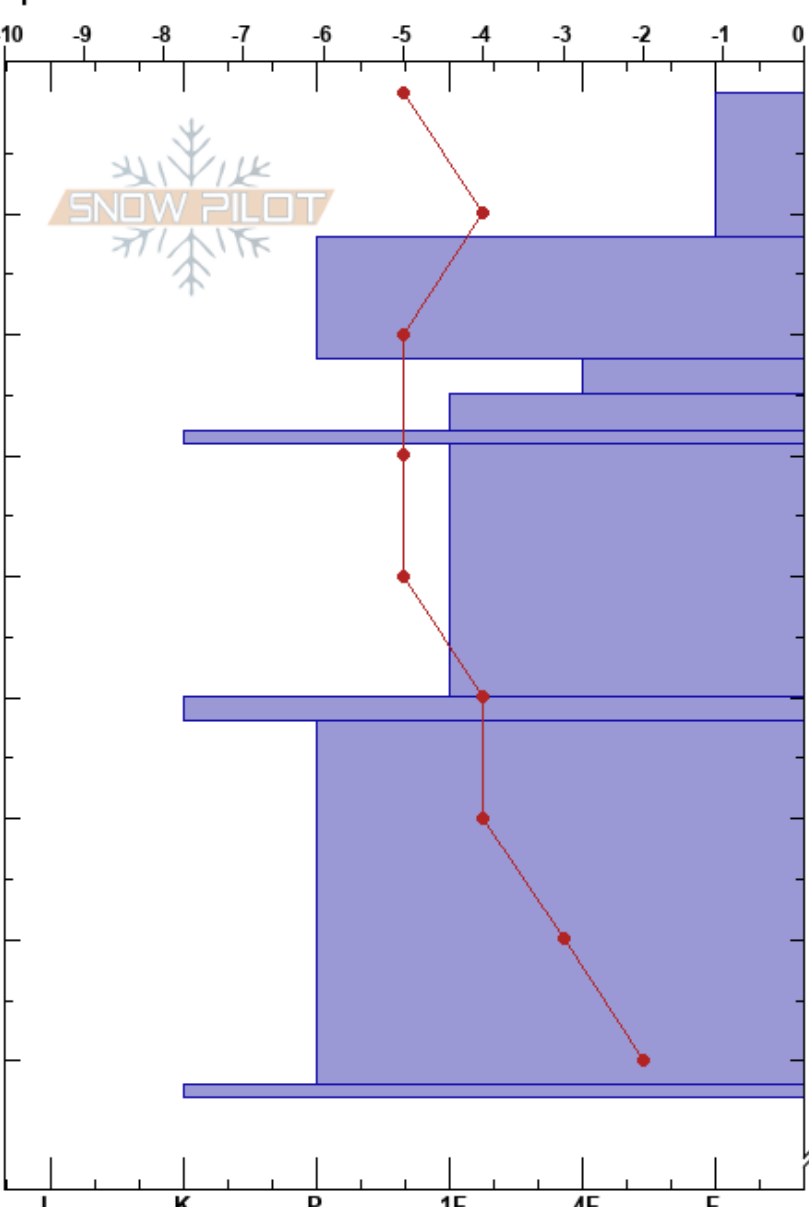

Blanc dans le mille

Avalanche Quebec

17/03/2017 - 00:20

Quebec

Co-ord: 48.86037N, -66.07551W

Elevation: 780 m

Slope Angle: 32°

Aspect: W

Wind Loading: previous

Specifics:

Stability:

Air Temperature: -5°C

HS:240

PF:20

Sky Cover: OVC

Precipitation: S1

Wind: N Light Breeze

Layer Notes:

0-12cm: CR ZR 170315

22-25cm: Problematic layer

28-29cm: CR 170308

50-52cm: CR 170226

82-83cm: CR Laminée

Depth (cm)	Crystal		Moisture	ρ kg/m³	Stability tests & Layer comments
	Form	Size			
0-12	+	2.5			0-12cm: CR ZR 170315
22-25	● ( / )	1-2			← ECTN8 @22cm ← CT5, RP @22cm
28-29	/ ( + )	3-3			28-29cm: CR 170308
30-35	●	0.3			← CT13, SP @35cm
40-50	●	0.5			← CT11, RP @48cm
50-52	○				50-52cm: CR 170226
60-82	● ( □ )	0.5-0.3			
82-83	■				82-83cm: CR Laminée