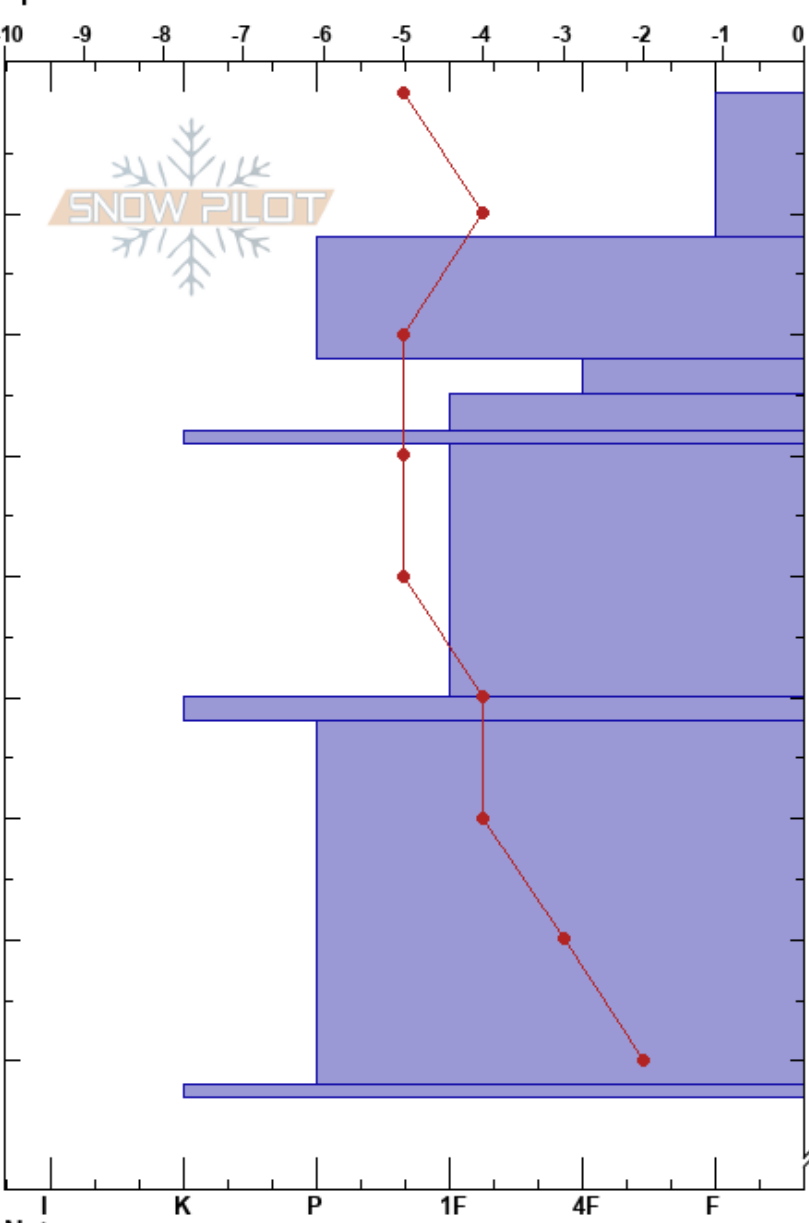

Blanc dans le mille

Avalanche Quebec

17/03/2017 - 00:20

Quebec

Co-ord: 48.86037N, -66.07551W

Elevation: 780 m

Slope Angle: 32°

Aspect: W

Wind Loading: previous

Specifics:

Stability:

Air Temperature: -5°C

HS:240

PF:20

Sky Cover: OVC

Precipitation: S1

Wind: N Light Breeze

Layer Notes:

0-12cm: CR ZR 170315

22-25cm: Problematic layer

28-29cm: CR 170308

50-52cm: CR 170226

82-83cm: CR Laminée

Form	Crystal		Moisture	ρ kg/m³	Stability tests & Layer comments
	Size				
+	2.5				0-12cm: CR ZR 170315
● (/)	1-2				
/ (+)	3-3				← ECTN8 @22cm
●	0.3				← CT5, RP @22cm
■					28-29cm: CR 170308
					← CT13, SP @35cm
●	0.5				
					← CT11, RP @48cm
○					50-52cm: CR 170226
● (□)	0.5-0.3				
■					82-83cm: CR Laminée