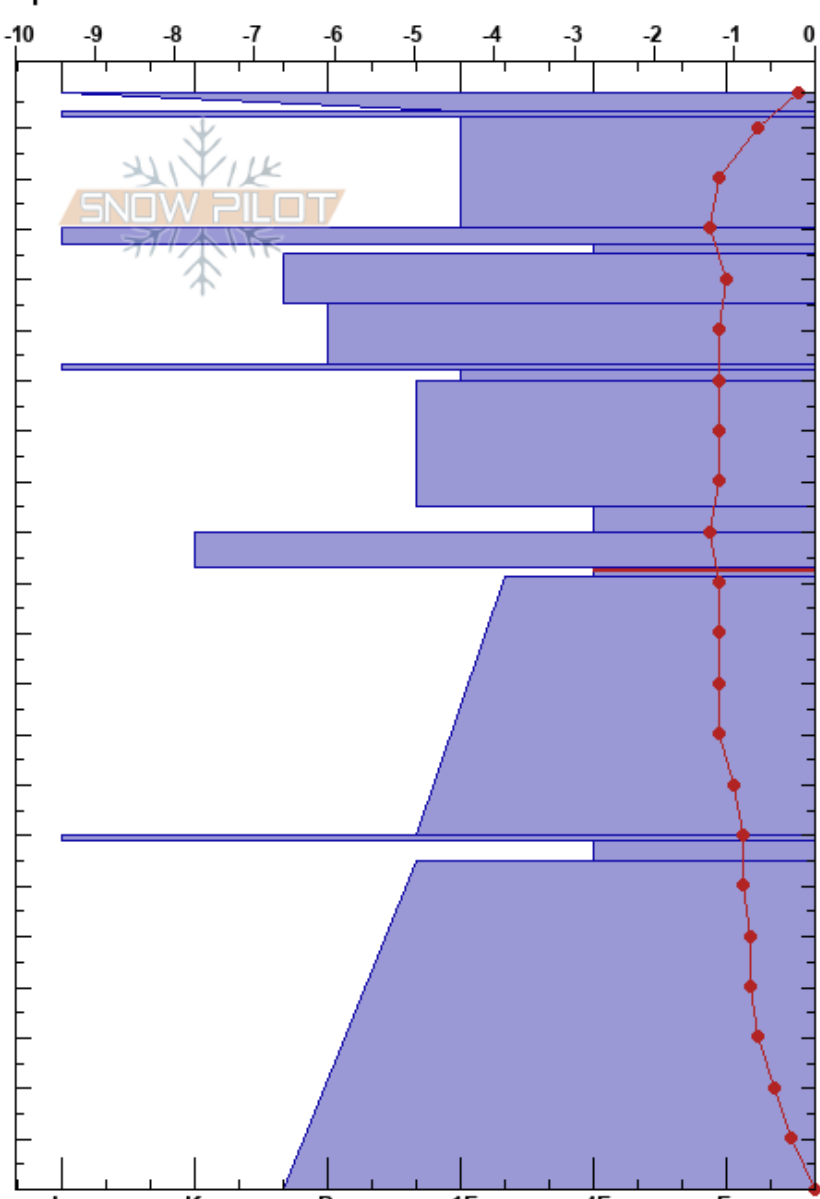

Crossfire, Abineau Cyn  
 Kachina Peaks  
 AZ  
 Elevation: 10986 ft  
 Aspect: NE  
 Specifics:

Alicia Leggett  
 04/05/2020 - 12:00pm  
 Co-ord: 35.35632N, -111.67701W  
 Slope Angle: 32°  
 Wind Loading: previous

Stability:  
 Air Temperature: 2°C  
 Sky Cover: CLR  
 Precipitation: NO  
 Wind: SW Moderate

HS:217  
 PF:10  
 PS:4  
 123-121cm:Problematic layer

Depth (cm)	Crystal		$\rho$ kg/m <sup>3</sup>	Stability tests & Layer comments
	Form	Size		
217	-			
210	- (●)	0.5		
200	●	0.5		
190	■			← STM @190cm
180	⊘	0.5		
170	⊖ (□)	1		
160	□ (⊖)	1		← STM @163cm
150	■			
140	⊖	1		
130	⊖	0.5-1		
120	□ (⊖)	1.5		
110	● (■)	1		← STE @123cm ← CT18, Q2 @123cm ← PST15/100 (End) @123cm
100	⊖	1-1.5		
90	⊖ (□)	1-1.5		
80				
70	■			
60	□	1		
50				
40				
30	^ (□)	1		
20				
10				
0				← CTN ← 2x ECTX