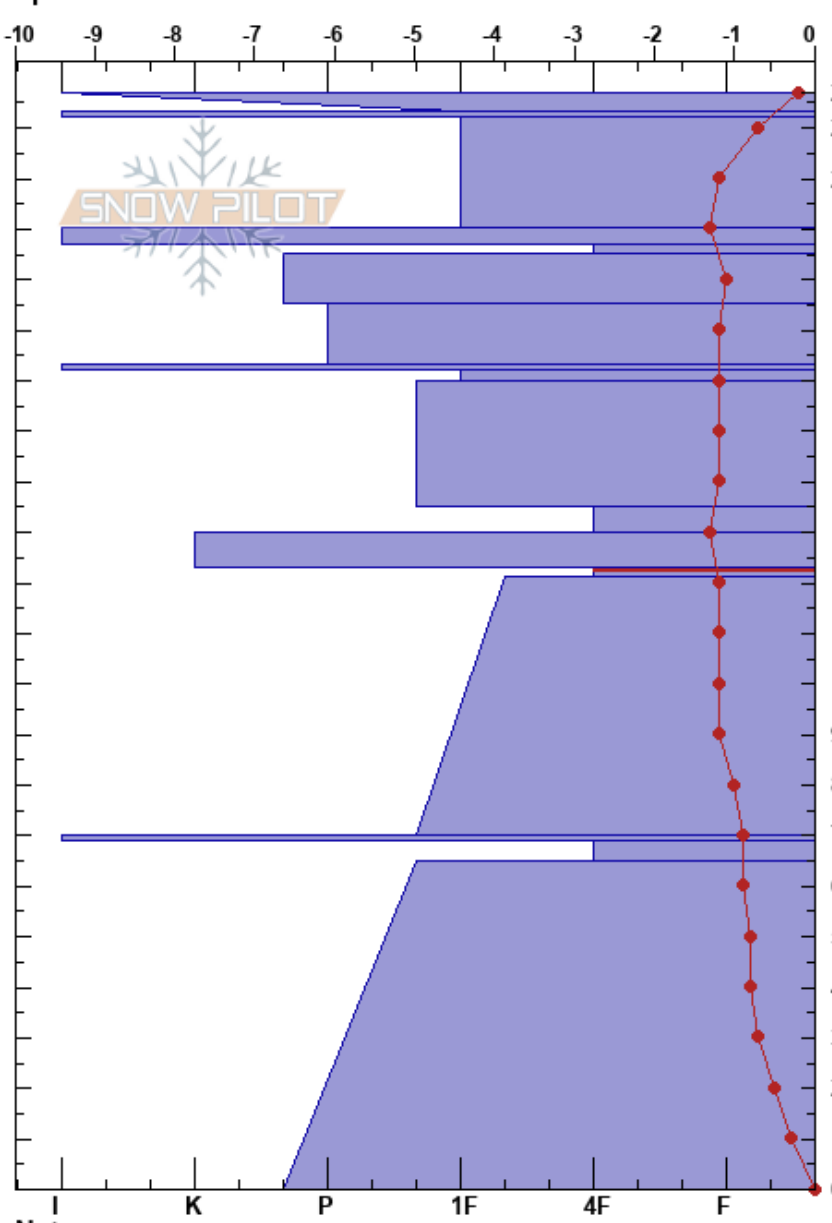

Crossfire, Abineau Cyn  
 Kachina Peaks  
 AZ  
 Elevation: 10986 ft  
 Aspect: NE  
 Specifics:

Alicia Leggett  
 04/05/2020 - 12:00pm  
 Co-ord: 35.35632N, -111.67701W  
 Slope Angle: 32°  
 Wind Loading: previous

Stability:  
 Air Temperature: 2°C  
 Sky Cover: CLR  
 Precipitation: NO  
 Wind: SW Moderate

HS:217  
 PF:10  
 PS:4  
 123-121cm:Problematic layer

Depth (cm)	Crystal		$\rho$ kg/m <sup>3</sup>	Stability tests & Layer comments
	Form	Size		
217	-			
210	- (●)	0.5		
200	●	0.5		
190	■			← STM @190cm
180	⊘	0.5		
170	⊖ (□)	1		
160	□ (⊖)	1		← STM @163cm
150	■			
140	⊖	1		
130	⊖	0.5-1		
120	□ (⊖)	1.5		
110	● (■)	1		← STE @123cm ← CT18, Q2 @123cm ← PST15/100 (End) @123cm
100	⊖	1-1.5		
90	⊖ (□)	1-1.5		
80				
70	■			
60	□	1		
50				
40				
30	^ (□)	1		
20				
10				
0				← CTN ← 2x ECTX