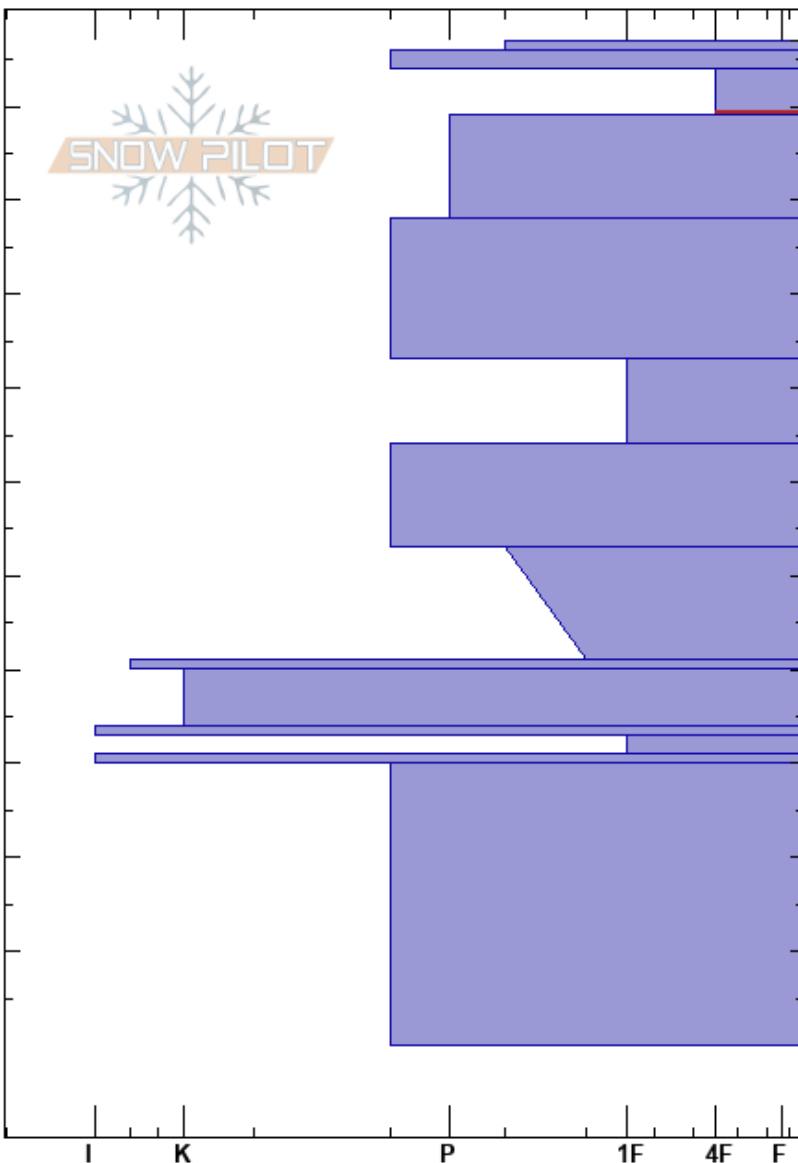

Smart Cirque
 Khibiny mountains
 Russia
Elevation: 952 m
Aspect: SE
Specifics: Ski tracks on slope; We skied slope

Mikhail Ryabchikov
 06/04/2020 - 15:15
Co-ord: 526317E 7502869N
Slope Angle: 37°
Wind Loading:

Stability: Good **HS:**257 **Layer Notes:**
Air Temperature: **PF:**12 254-249cm:Problematic layer
Sky Cover: SCT
Precipitation: NO
Wind: SW Light Breeze

Depth (cm)	Crystal		Moisture	ρ kg/m ³	Stability tests & Layer comments
	Form	Size			
257	•	0.1	D		
250	•	0.1	D		← CT6, SC @250cm
250	/	0.5-1	D		
240	•	0.1	D		
230	•	0.1	D		
220	• (•)	0.5-1	D		← CT22, BRK @215cm
210	•	0.1	D		
200	• (•)	0.3-0.5	D		
190	■		D		
190	•	0.1	D		
180	■		D		
180	□	1	D		
180	■		D		
160	•	0.1-0.3	D		