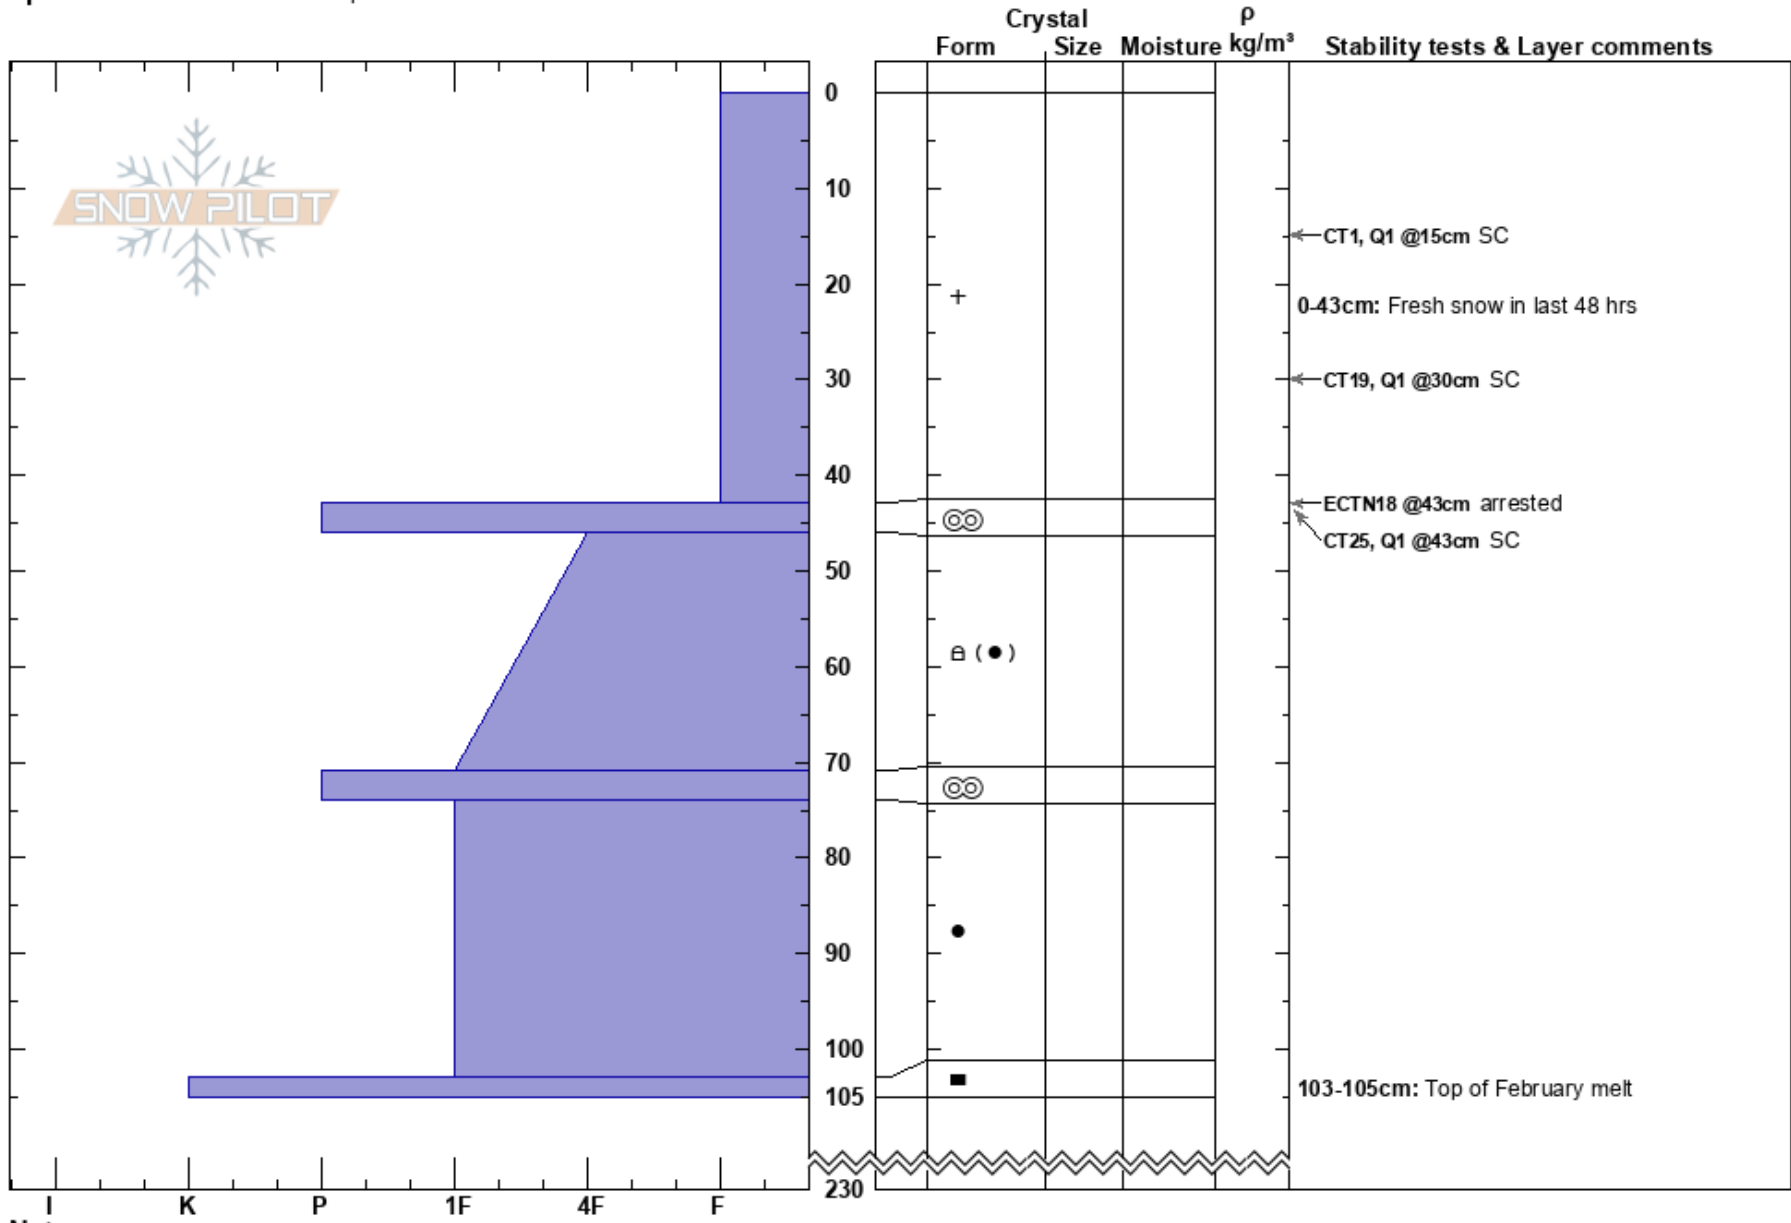

Gray Butte
 Mt. Shasta
 CA
 Elevation: 8199 ft
 Aspect: 180°
 Specifics: We snowmobiled slope

Ryan Sorenson
 04/05/2020 - 11:00am
 Co-ord: 41.36657N, -122.20405W
 Slope Angle: 10°
 Wind Loading: yes

Stability: HS:230
 Air Temperature: -5°C PF:40
 Sky Cover: OVC PS: 30
 Precipitation: S2
 Wind: SE Light Breeze
 0-43cm: Fresh snow in last 48 hrs
 0-43cm: Problematic layer
 103-105cm: Top of February melt