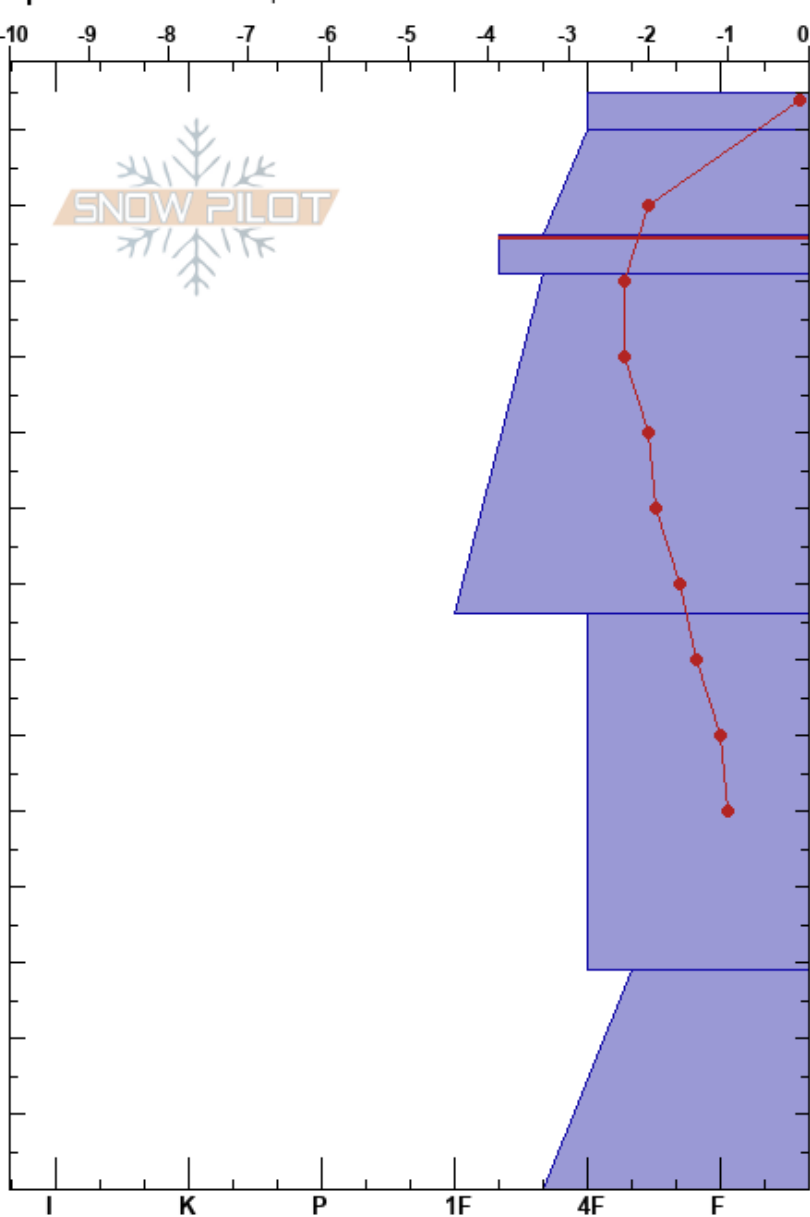

Backyard- Engelmann
 Front Range
 CO
 Elevation: 11078 ft
 Aspect: E
 Specifics: We skied slope

Ryan Lewthwaite
 04/05/2020 - 12:38pm
 Co-ord: 39.76594N, -105.79594W
 Slope Angle: 36°
 Wind Loading: no

Stability: Fair
 Air Temperature: 6.5°C
 Sky Cover: SCT
 Precipitation: NO
 Wind: SW Light Breeze

HS:145
 PF:32 126-121cm:Problematic layer
 PS:21

Form	Crystal Size	Moisture	ρ kg/m ³	Stability tests & Layer comments
○	2			
⊕	1-2	M-W		
●	0.5-2	M		
⊙(□)	1.5	D		← CT24, RP @125cm Q2
●	0.5-2	D		
				← CT24, SC @75cm Q3
⊖	1-3	D		
				← STM @29cm Repeatable
^	2-5	D-M		
				← ECTX