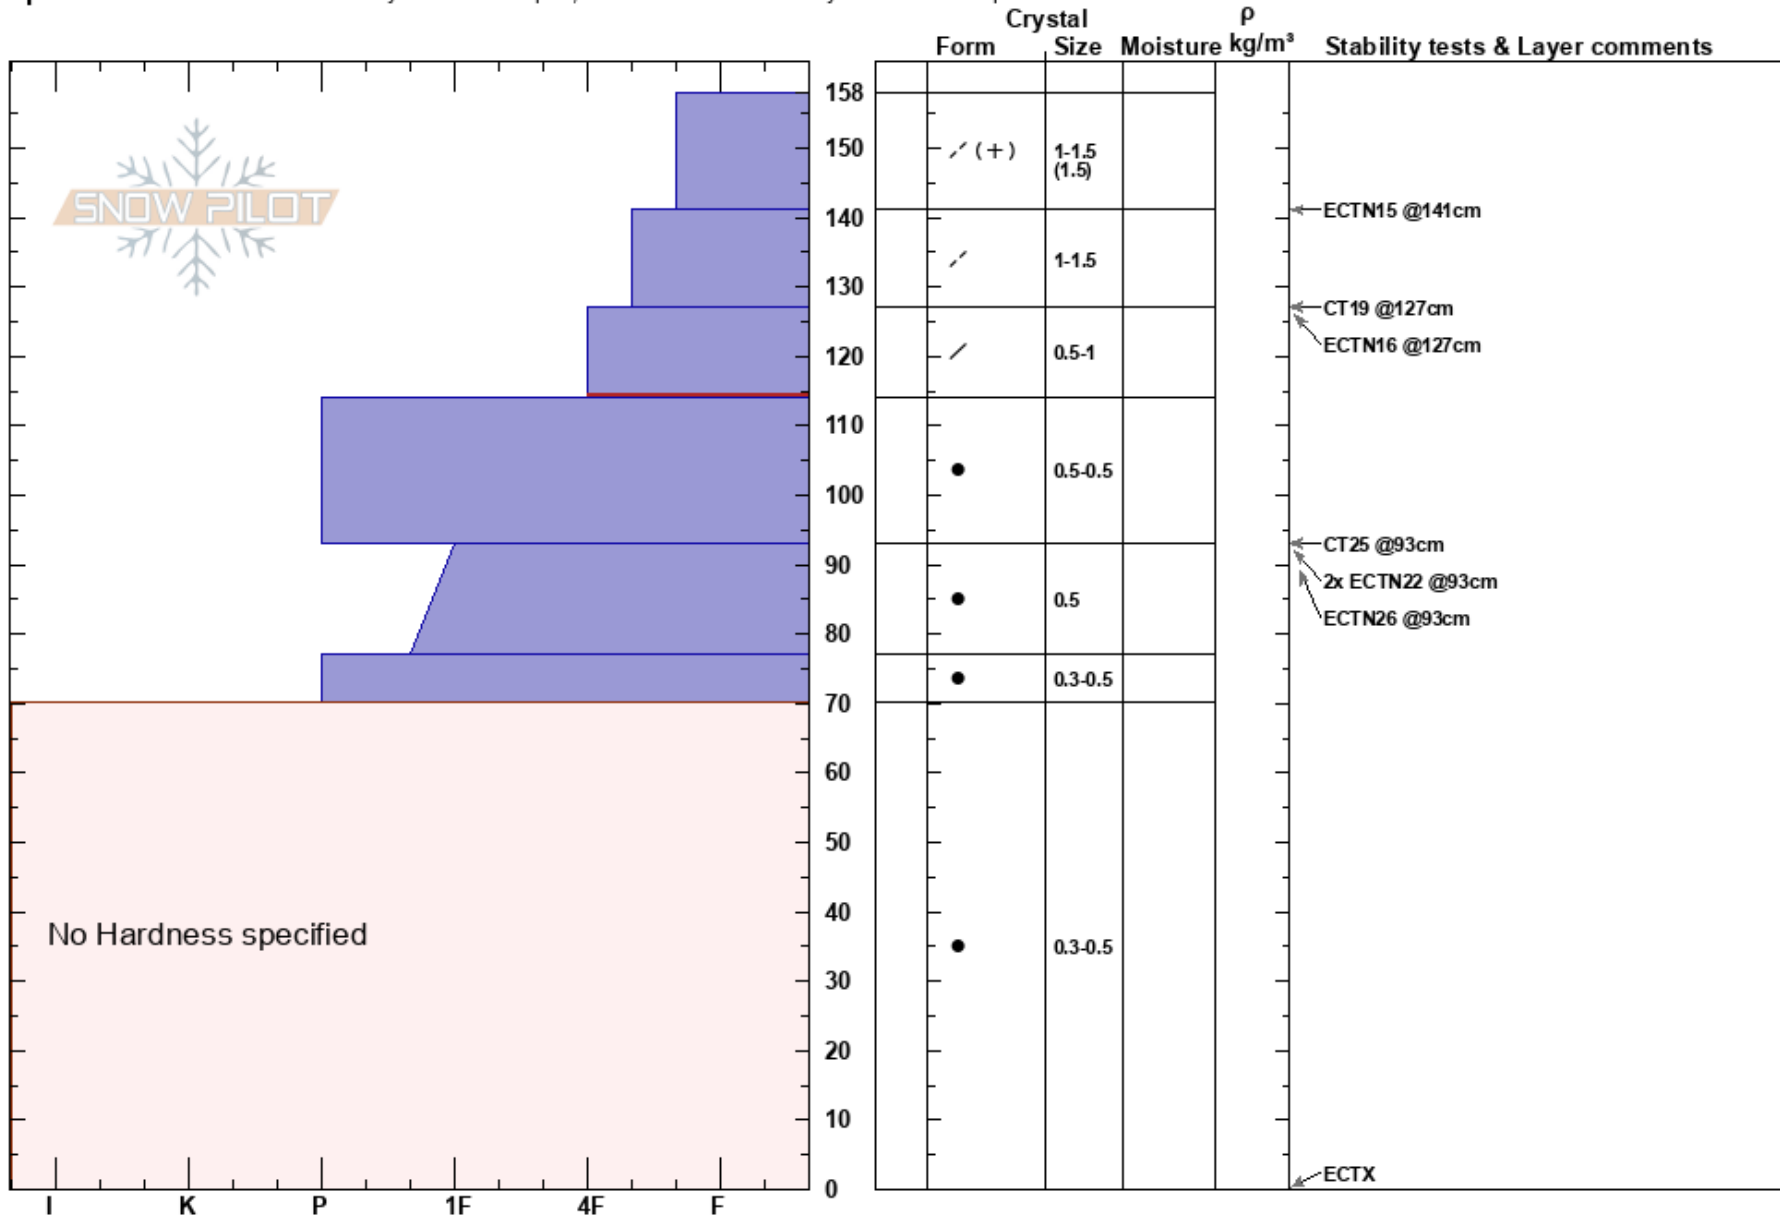

Palisade Peak
 Teton Pass
 ID
 Elevation: 9459 ft
 Aspect: SE

Bill Radecky
 04/04/2020 - 2:33pm
 Co-ord: 43.43635N, -111.07775W
 Slope Angle: 23°
 Wind Loading: previous

Stability:
 Air Temperature:
 Sky Cover: FEW
 Precipitation: NO
 Wind: S Light Breeze

HS:158
 127-114cm:Problematic layer

Specifics: Recent avalanche activity on similar slopes; Recent avalanche activity on different slopes

Notes: