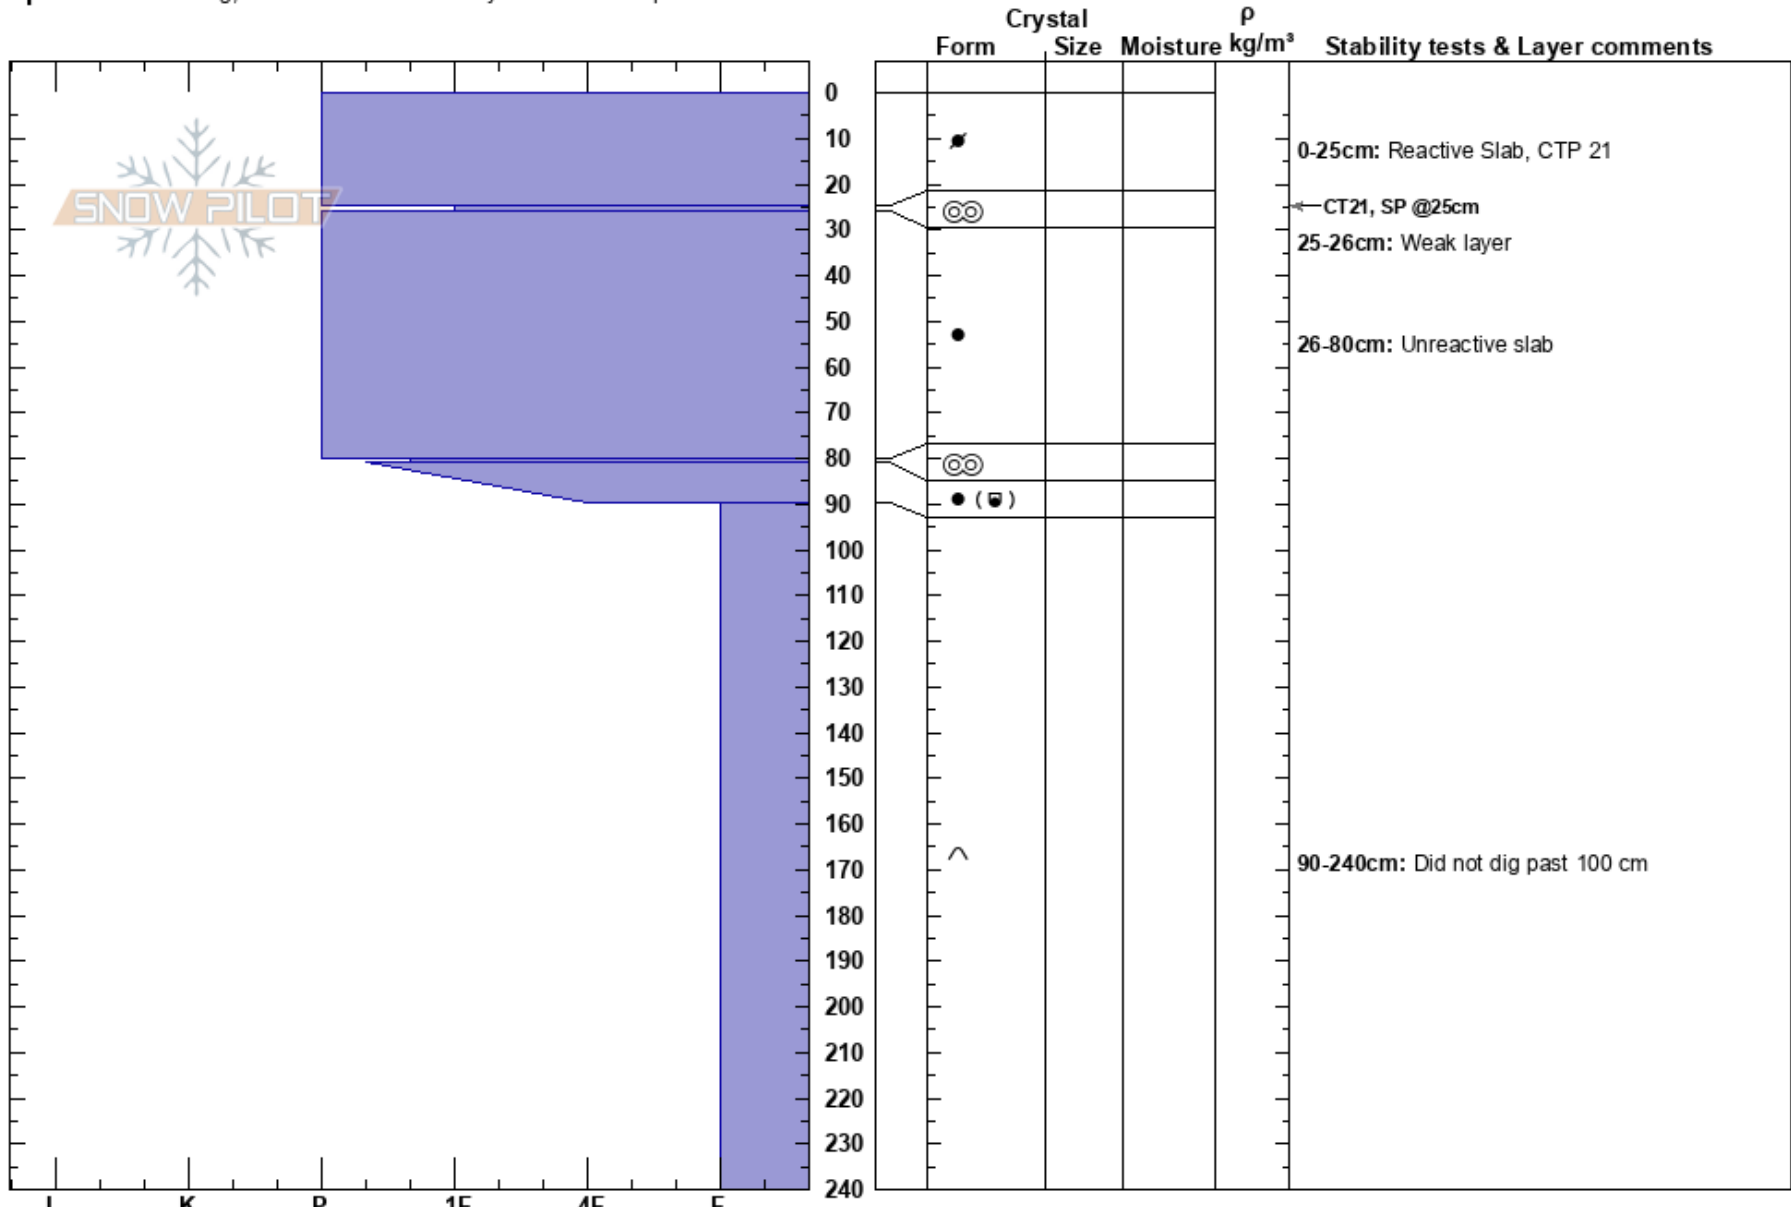

Nambe Cirque 4/4
Sangre de Cristo Range
NM

Daniel Weiss
04/04/2020 - 10:30am
Co-ord: 35.79468N, -105.77508W
Slope Angle: 31°
Wind Loading: yes

Stability: Fair
Air Temperature: 32°F
Sky Cover: BKN
Precipitation: S-1
Wind: NE Moderate

HS:240
PF:4
PS: 1
Layer Notes:
0-25cm: Reactive Slab, CTP 21
0-25cm: Problematic layer
25-26cm: Weak layer
26-80cm: Unreactive slab
90-240cm: Did not dig past 100 cm

Elevation: 12080 ft
Aspect: N
Specifics: Cracking; Recent avalanche activity on different slopes

Notes: Unusual direction of wind (NNE), obvious signs of wind loading on unusual features.