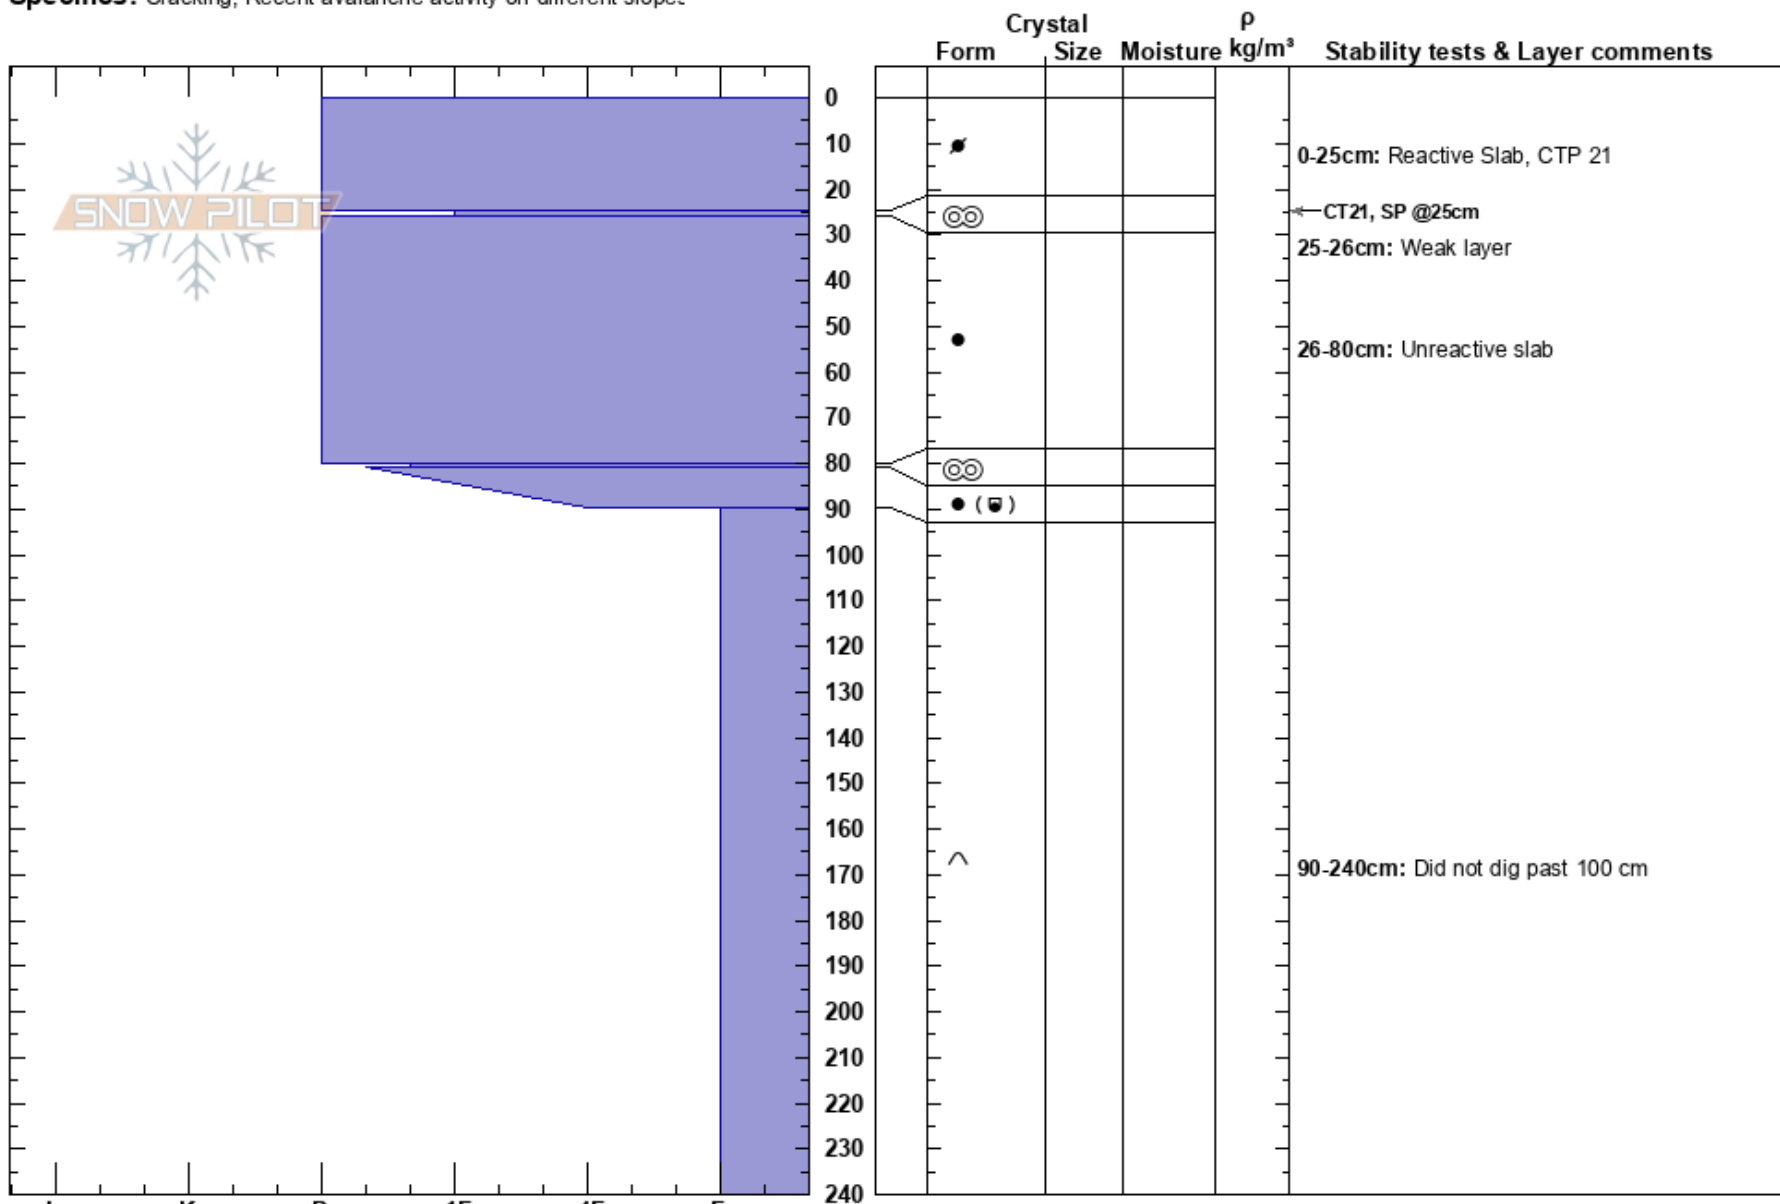

Nambe Cirque 4/4
Sangre de Cristo Range
NM

Daniel Weiss
04/04/2020 - 10:30am
Co-ord: 35.79468N, -105.77508W
Slope Angle: 31°
Wind Loading: yes

Stability: Fair
Air Temperature: 32°F
Sky Cover: BKN
Precipitation: S-1
Wind: NE Moderate

HS:240
PF:4
PS: 1
Layer Notes:
0-25cm: Reactive Slab, CTP 21
0-25cm: Problematic layer
25-26cm: Weak layer
26-80cm: Unreactive slab
90-240cm: Did not dig past 100 cm

Elevation: 12080 ft
Aspect: N
Specifics: Cracking; Recent avalanche activity on different slopes

Notes: Unusual direction of wind (NNE), obvious signs of wind loading on unusual features.