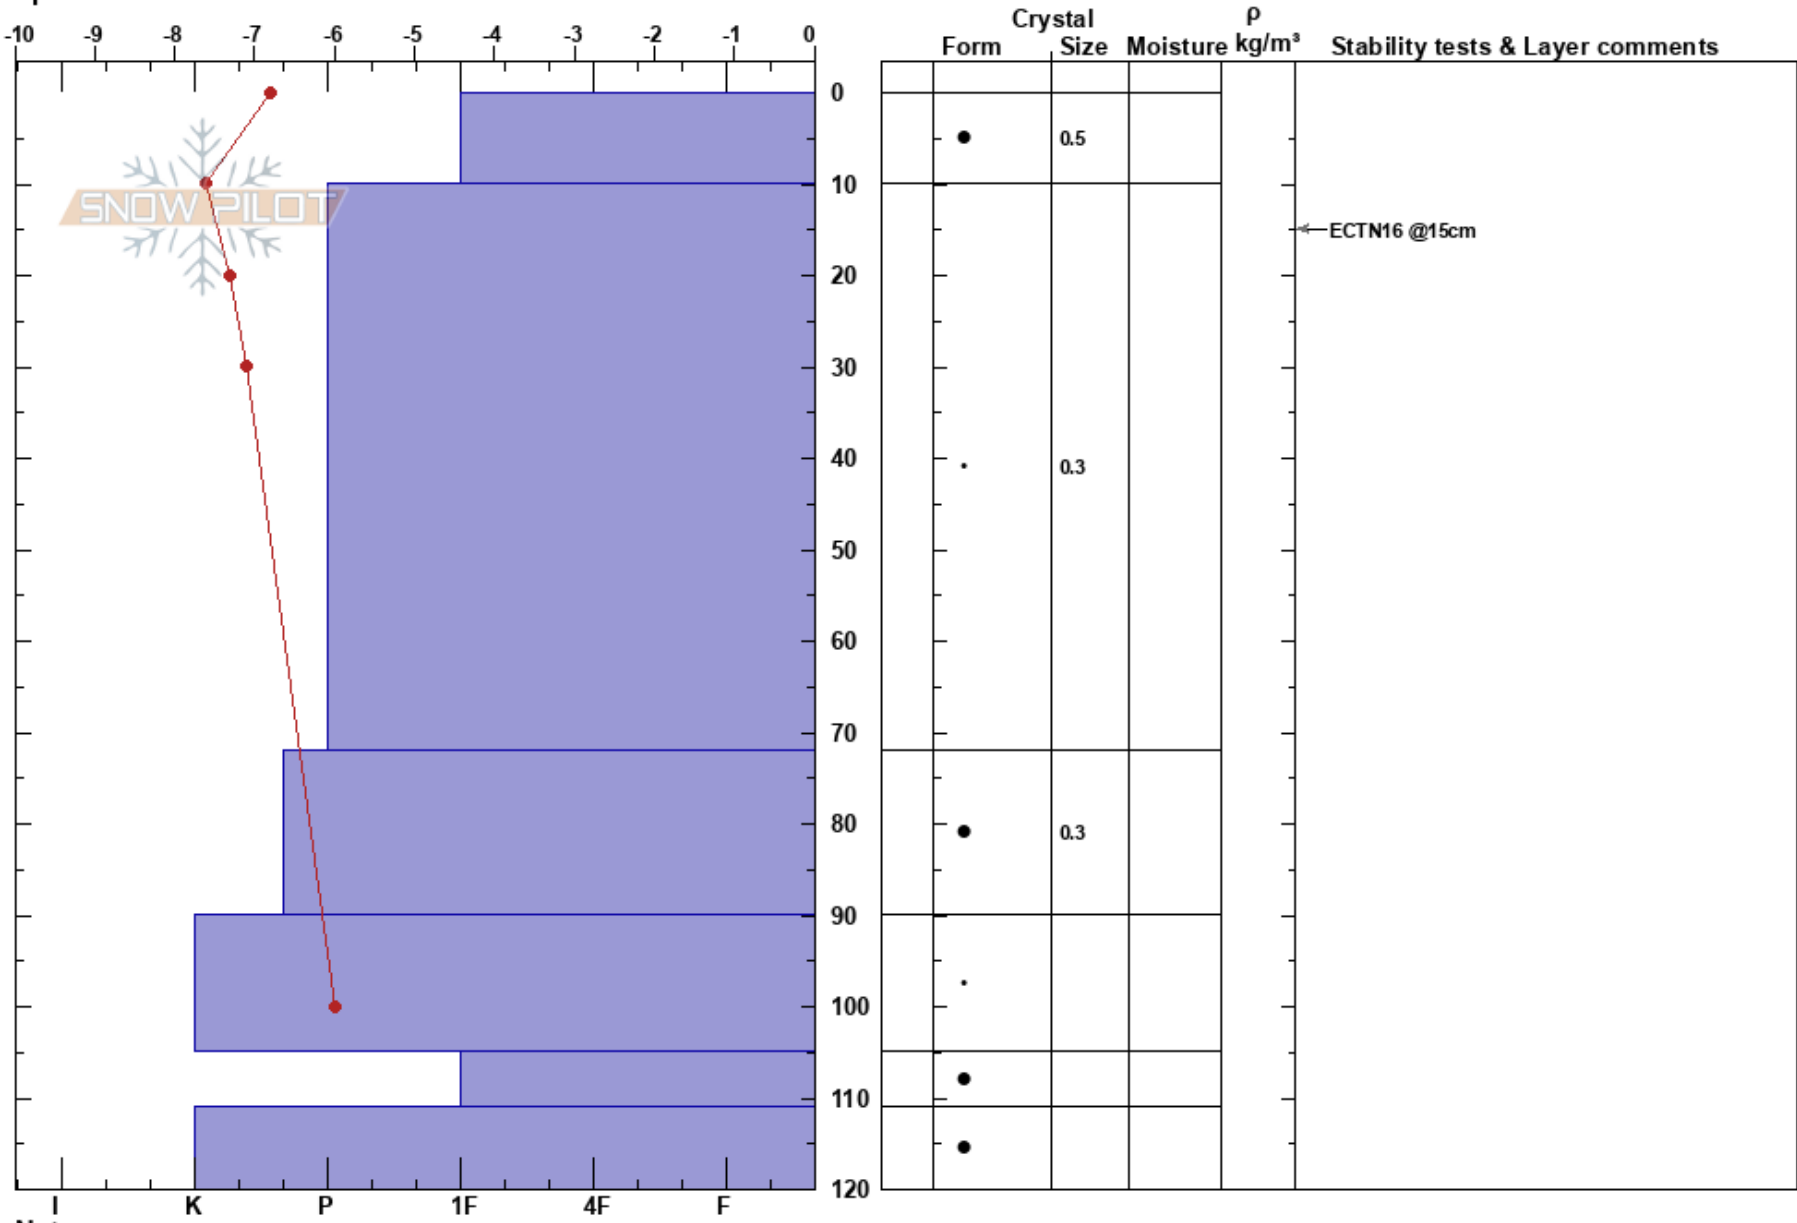

Guobla
 Björkliden
 Sweden
 Elevation: 1250 m
 Aspect: 90°
 Specifics:

Christian Pettersson
 17/03/2017 - 00:50
 Co-ord:
 Slope Angle: 22°
 Wind Loading: previous

Stability:
 Air Temperature: -5.5°C
 Sky Cover: SCT
 Precipitation: NO
 Wind: S Light Breeze

PF:10 Layer Notes:

Notes: läsida med mer snö än 360 cm