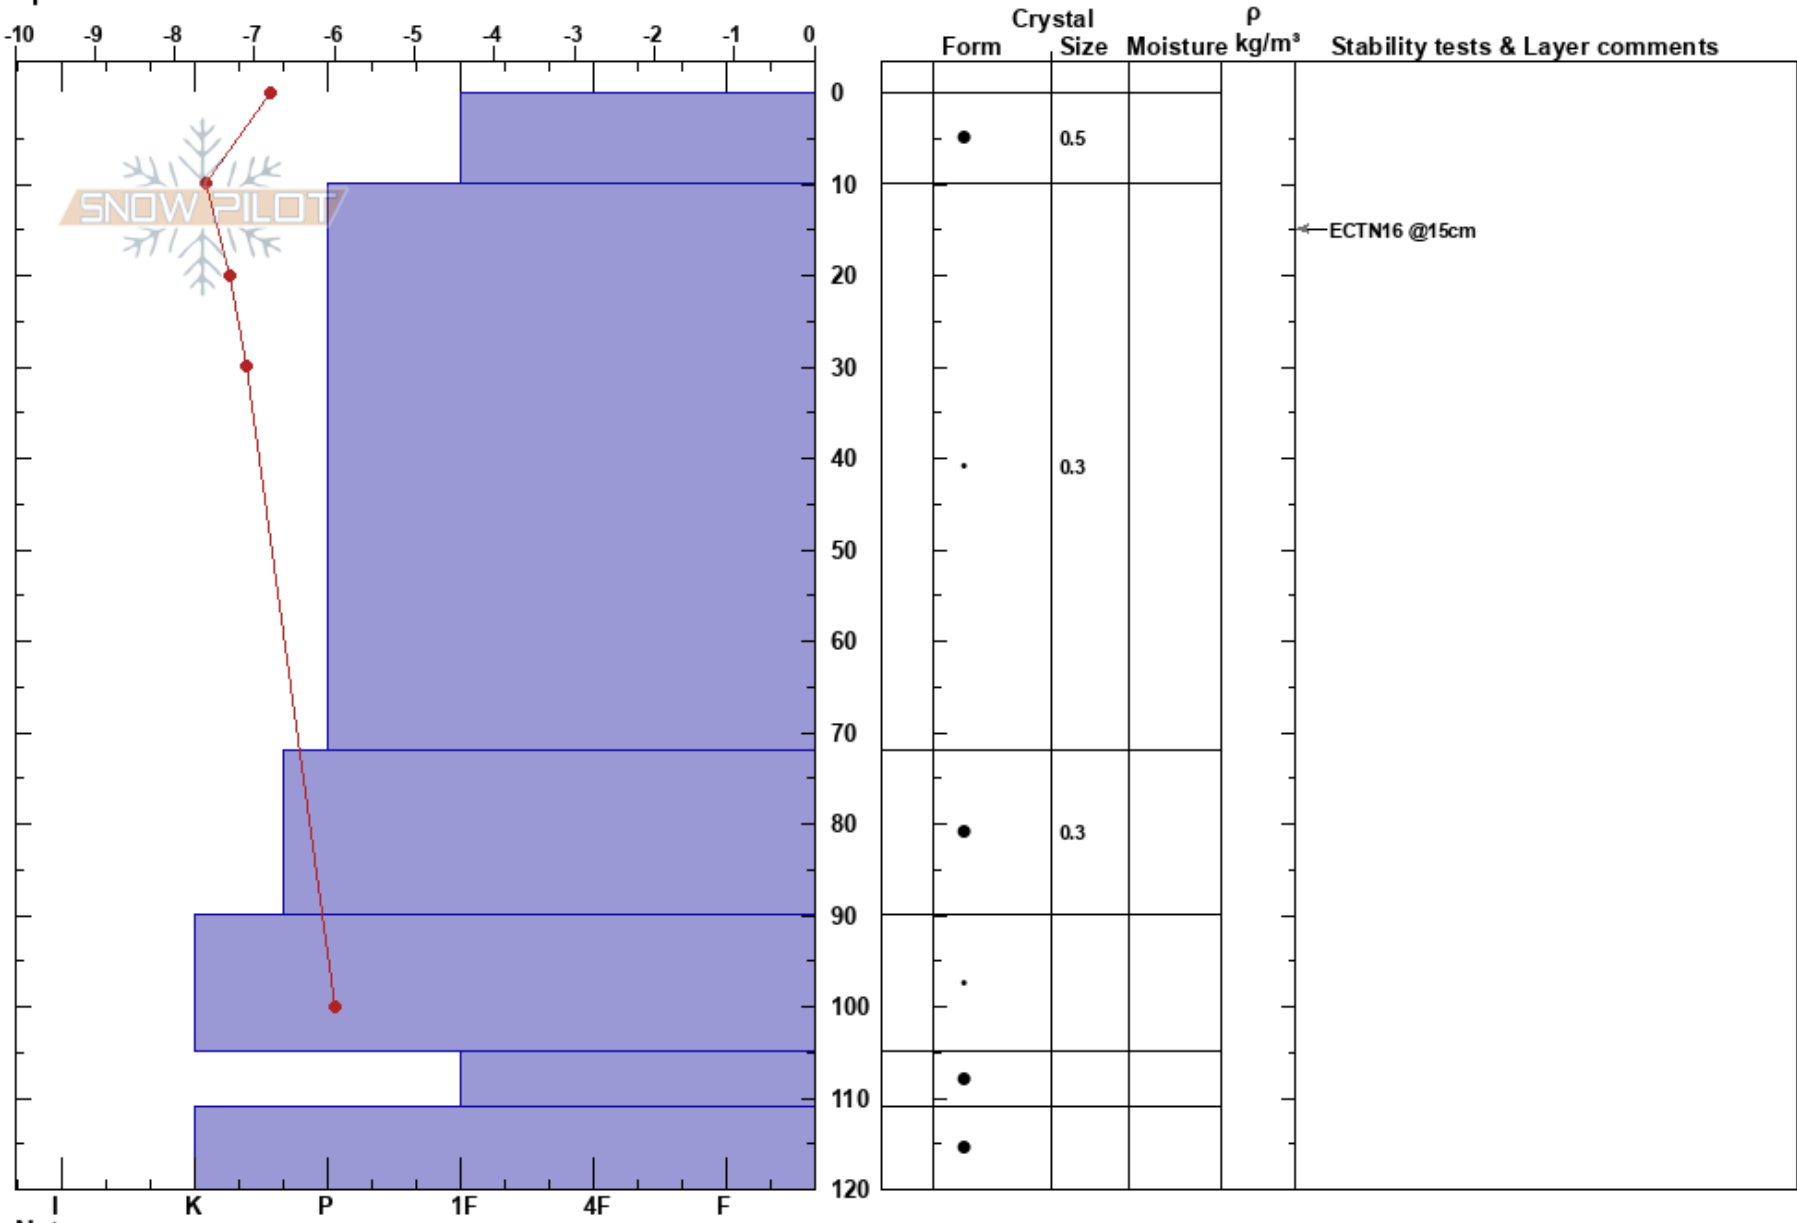

Guobla
 Björkliden
 Sweden
 Elevation: 1250 m
 Aspect: 90°
 Specifics:

Christian Pettersson
 17/03/2017 - 00:50
 Co-ord:
 Slope Angle: 22°
 Wind Loading: previous

Stability: PF:10
 Air Temperature: -5.5°C
 Sky Cover: SCT
 Precipitation: NO
 Wind: S Light Breeze
 Layer Notes:

Notes: läsida med mer snö än 360 cm