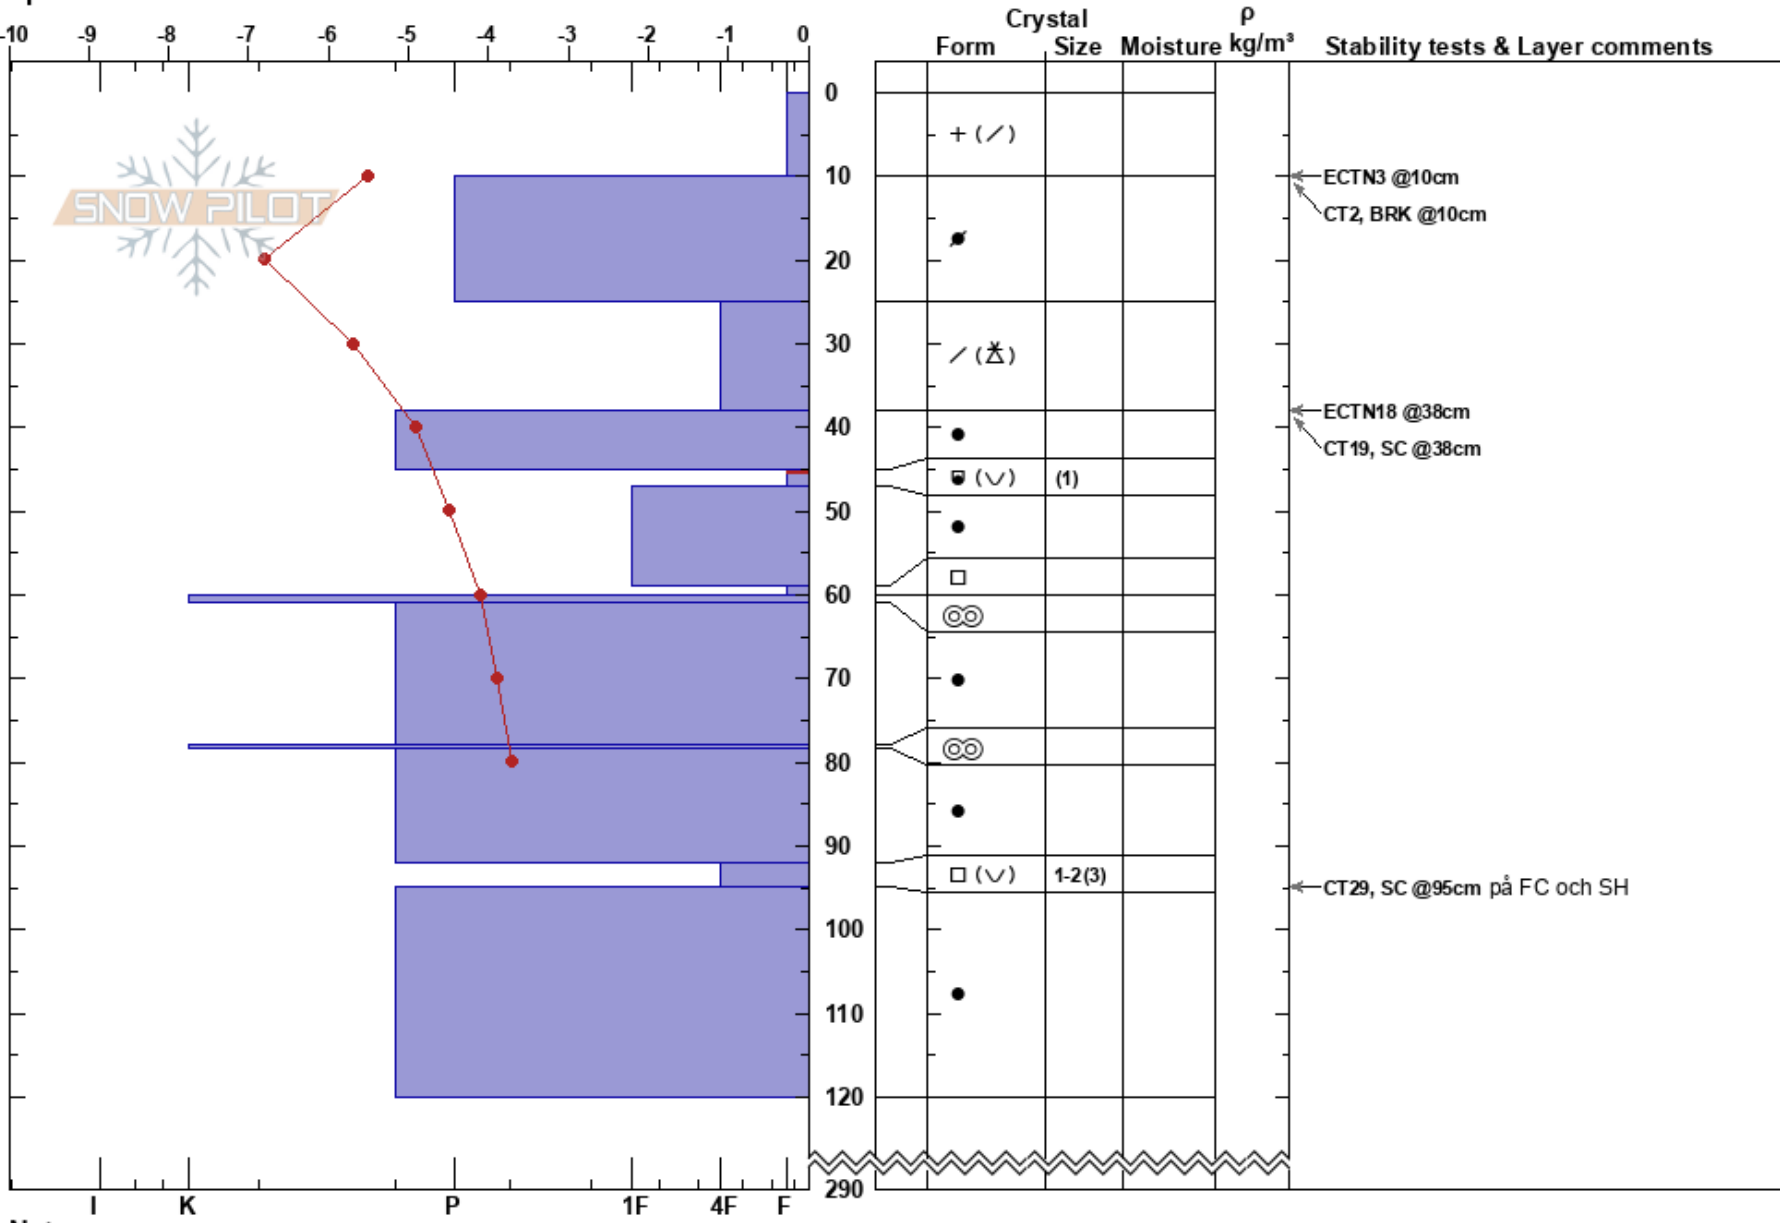

Ösjökläppen
 Funäsfjällen
 Sweden
 Elevation: 937 m
 Aspect: E
 Specifics:

John Wilcoxon
 04/04/2020 - 11:07
 Co-ord: 33V 364105E 6951596N
 Slope Angle: 26°
 Wind Loading: yes

Stability: HS:290
 Air Temperature: -3.6°C PF:30 45-47cm:Problematic layer
 Sky Cover: SCT
 Precipitation: S-1
 Wind: NW Light Breeze

Notes: Bedöm drevsnöflak