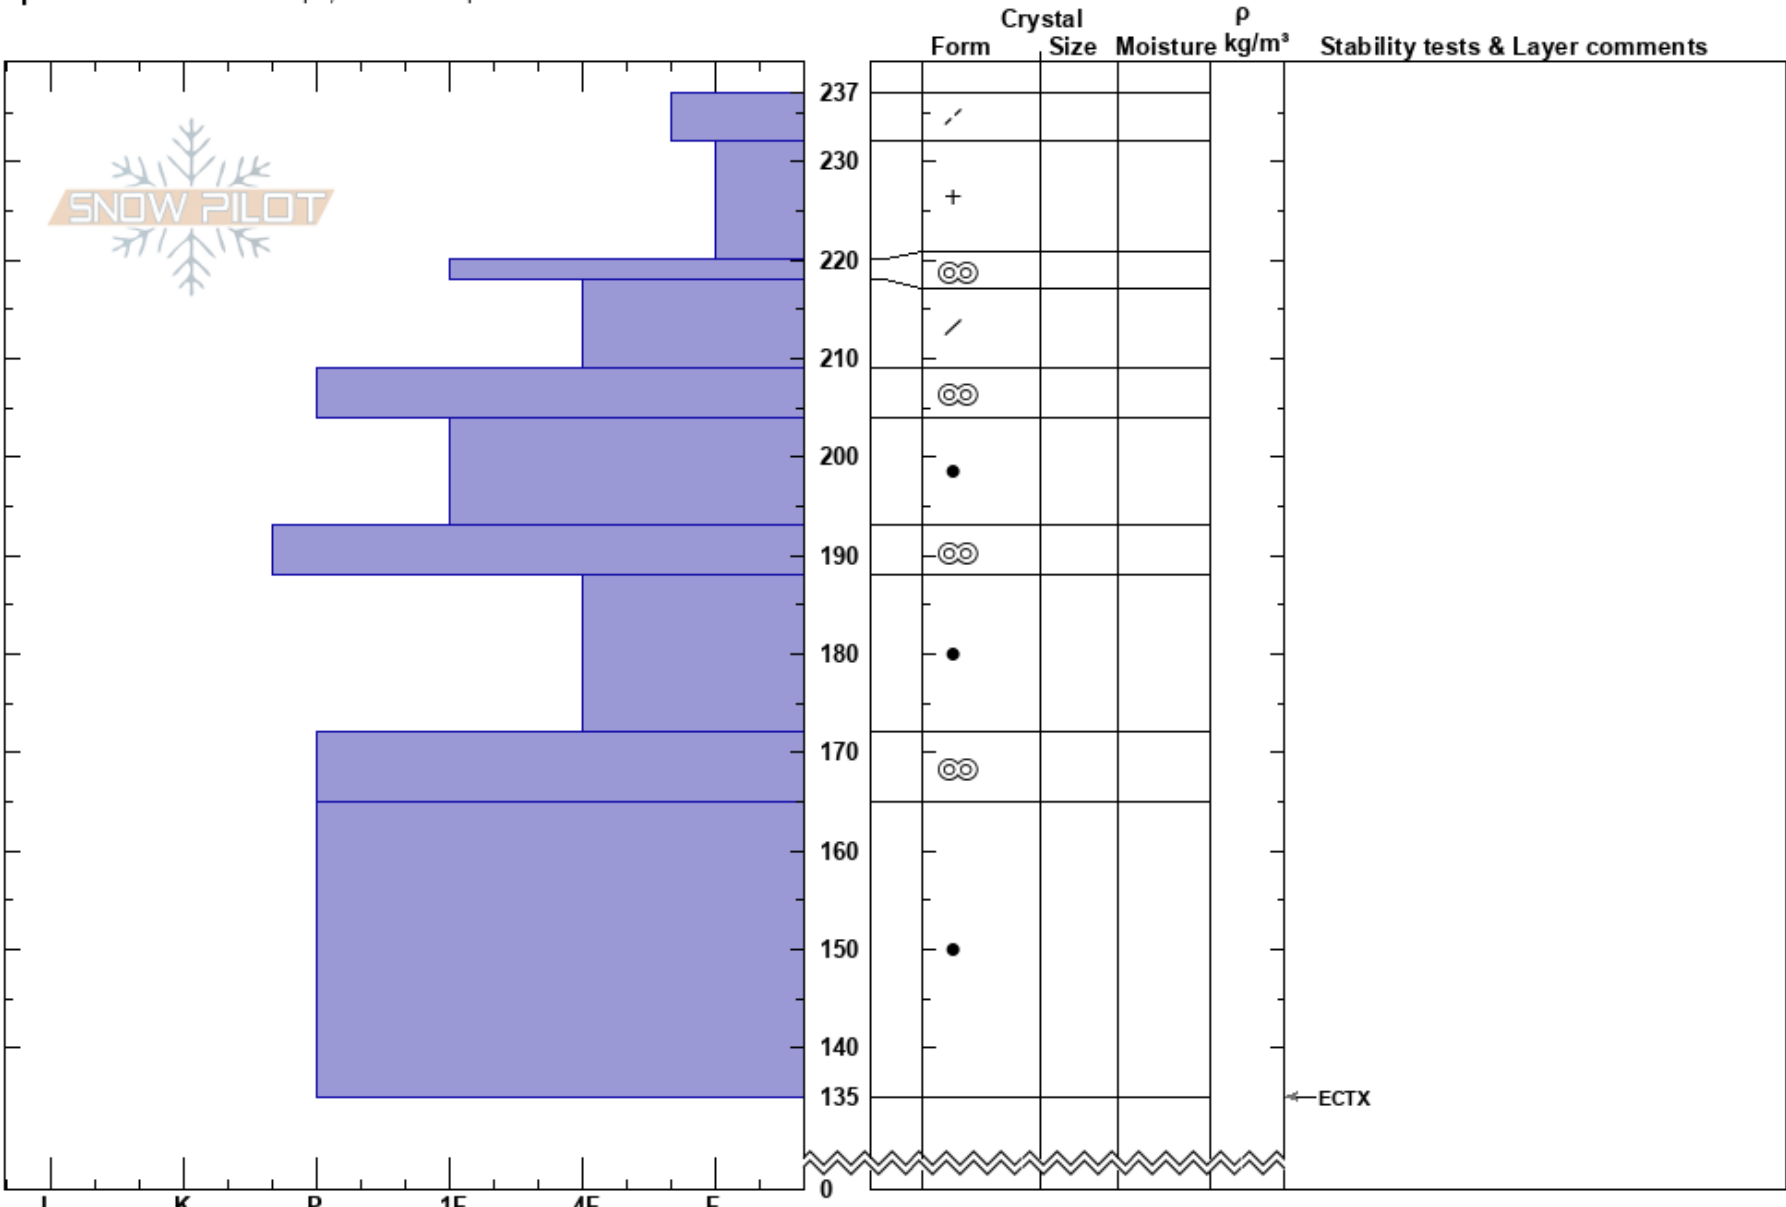

Beehive Low
 Madison Range-N
 MT
Elevation: 8681 ft
Aspect: 250°
Specifics: Ski tracks on slope; We skied slope

Doug Chabot-Admin
 04/03/2020 - 10:10am
Co-ord: 45.32324N, -111.38493W
Slope Angle: 22°
Wind Loading:

Stability: Very Good **HS:**237 **Layer Notes:**
Air Temperature: -9°C
Sky Cover: CLR
Precipitation: NO
Wind:

Notes: