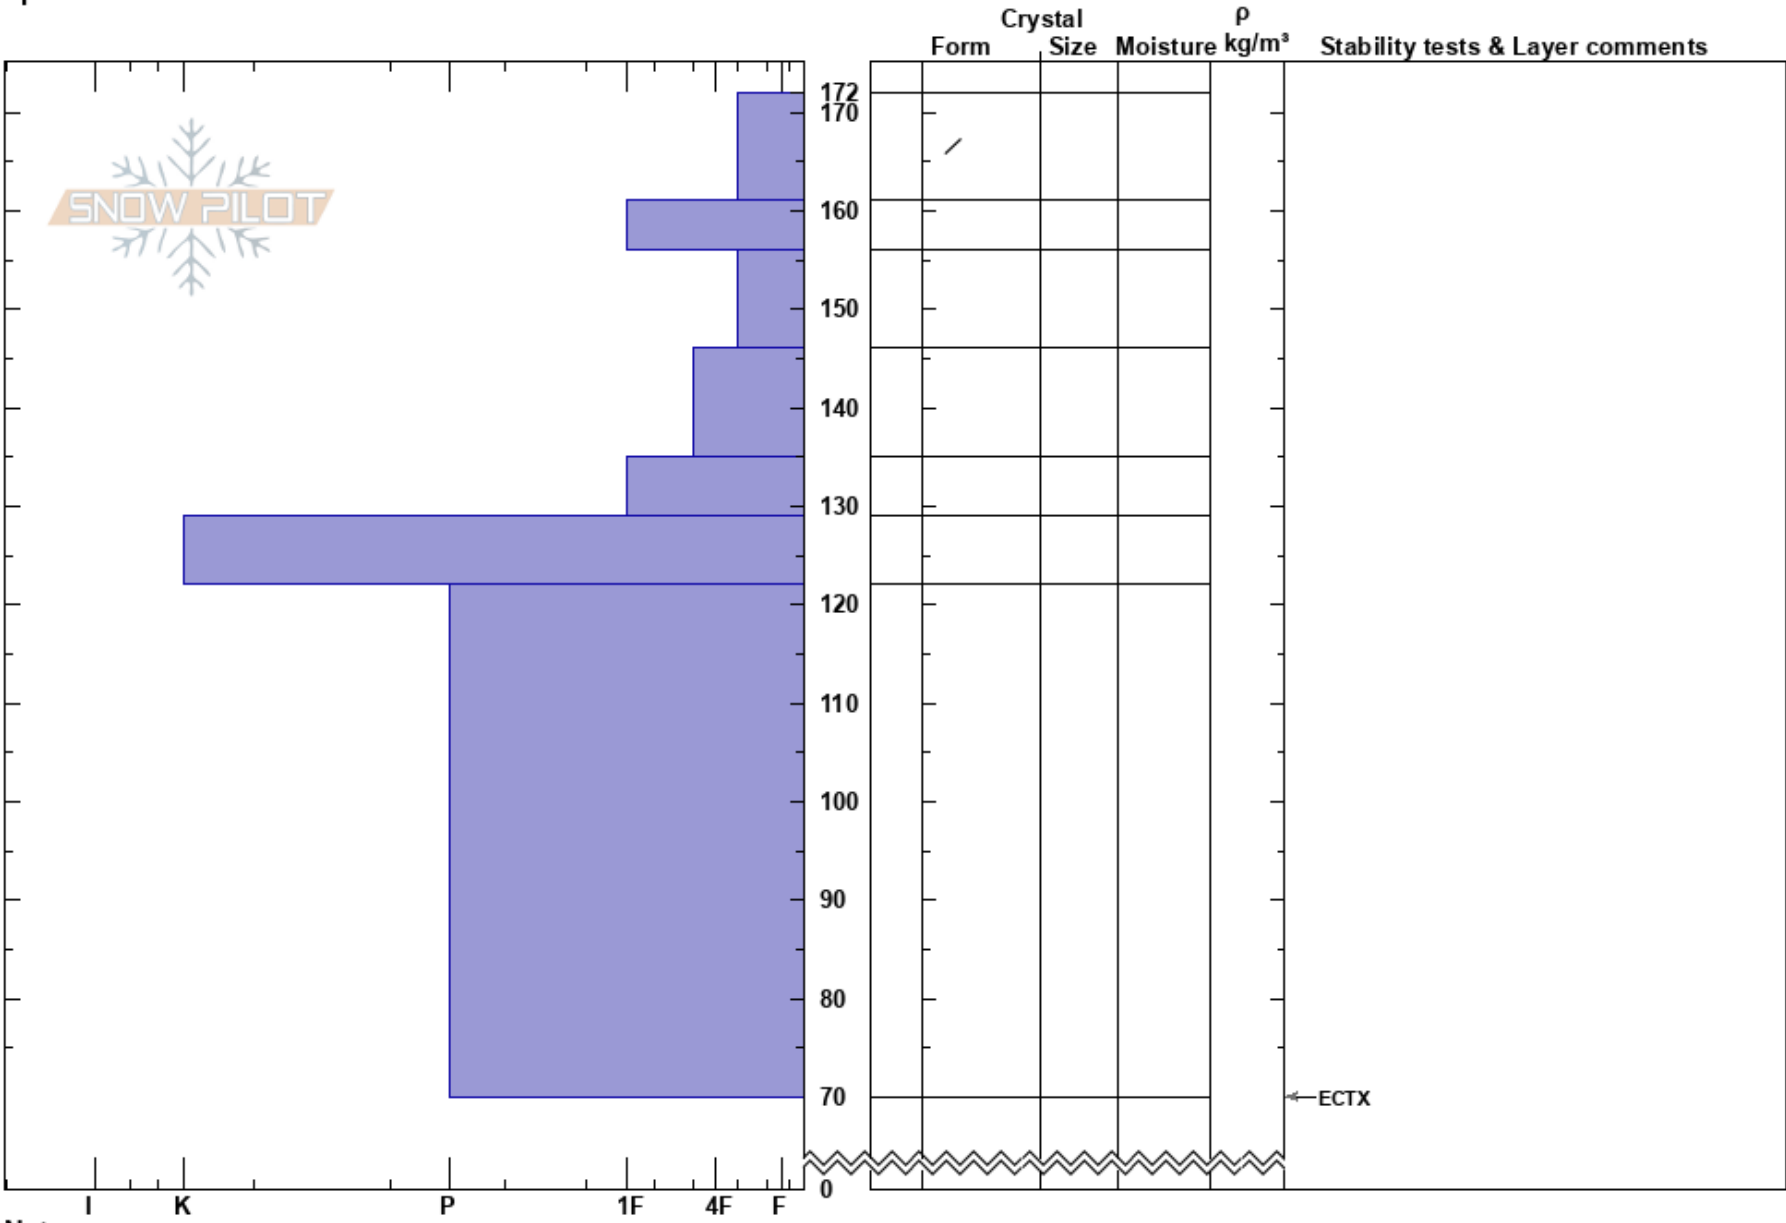

Sisters  
 Front Range  
 CO  
**Elevation:** 11957 ft  
**Aspect:** 10°  
**Specifics:**

Ron Simenhois  
 04/02/2020 - 1:00pm  
**Co-ord:** 13S 423537W 4392048N  
**Slope Angle:** 34°  
**Wind Loading:** yes

**Stability:** Good **HS:**172 **Layer Notes:**  
**Air Temperature:** -1°C  
**Sky Cover:** FEW  
**Precipitation:** NO  
**Wind:** SW Moderate

Notes: