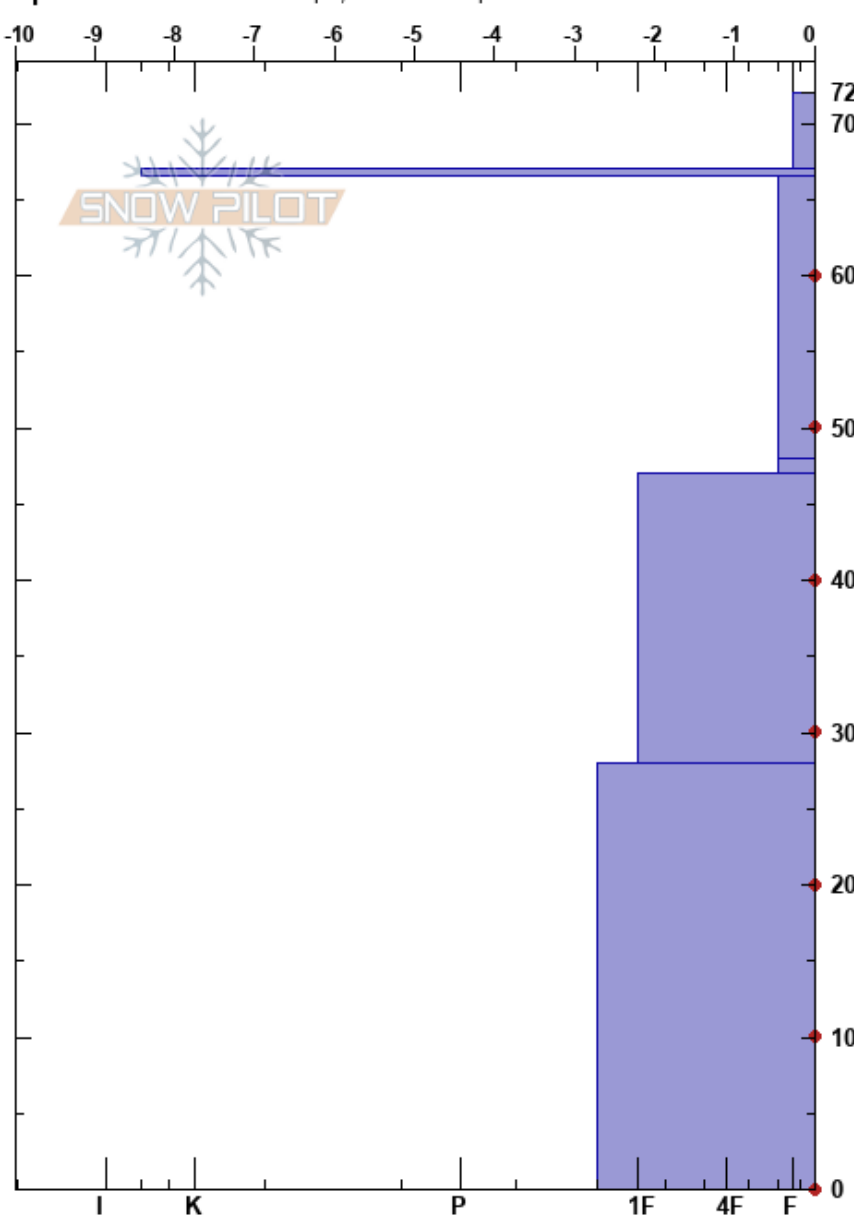

Fagerfjellet low  
 Tromsø mainland  
 Norway  
 Elevation: 44 m  
 Aspect: SW  
 Specifics: Ski tracks on slope; We skied slope

Paul Velsand  
 16/03/2017 - 14:15  
 Co-ord: 33W 663223E 7722625N  
 Slope Angle: 5°  
 Wind Loading: no

Stability: Good  
 Air Temperature: 1°C  
 Sky Cover: BKN  
 Precipitation: S-1  
 Wind: W Light Breeze

HS:72  
 PF:26  
 48-47cm: Problematic layer

Form	Crystal		Moisture	$\rho$ kg/m <sup>3</sup>	Stability tests & Layer comments
	Size				
/	1-2		M	80	
=					
♡	2		M	210	
♡	1		W		← ECTN7 @47cm
♡	1		M	280	
♡	3		D-M	400	

Notes: Snow height at iButton: 37 cm.  
 Very uneven bed plane at shovel break after ECTX.

2x ECTX Q3++