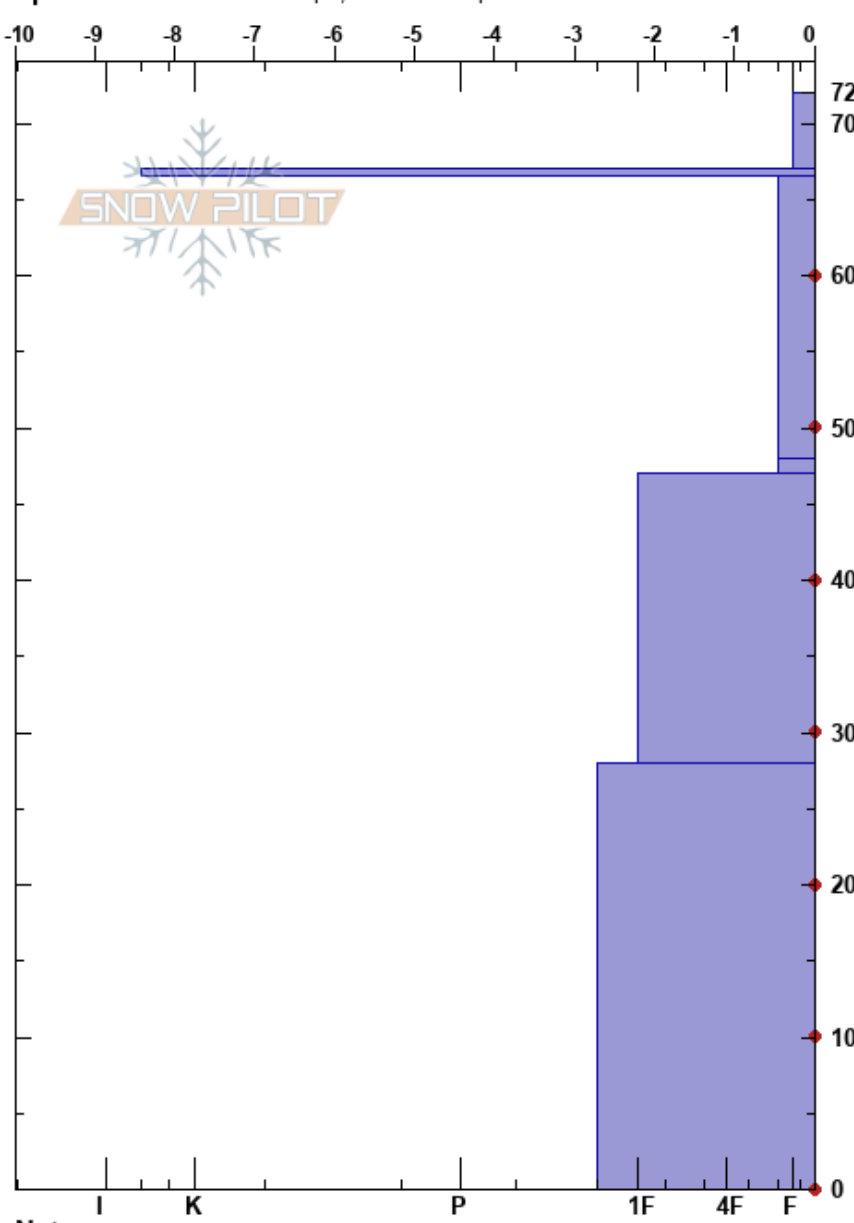

Fagerfjellet low
 Tromsø mainland
 Norway
 Elevation: 44 m
 Aspect: SW
 Specifics: Ski tracks on slope; We skied slope

Paul Velsand
 16/03/2017 - 14:15
 Co-ord: 33W 663223E 7722625N
 Slope Angle: 5°
 Wind Loading: no

Stability: Good
 Air Temperature: 1°C
 Sky Cover: BKN
 Precipitation: S-1
 Wind: W Light Breeze

HS:72
 PF:26 48-47cm:Problematic layer

Form	Crystal		Moisture	ρ kg/m ³	Stability tests & Layer comments
	Size				
/	1-2		M	80	
=					
♡	2		M	210	
♡	1		W		← ECTN7 @47cm
♡	1		M	280	
♡	3		D-M	400	
					↙ 2x ECTX Q3++

Notes: Snow height at iButton: 37 cm.
 Very uneven bed plane at shovel break after ECTX.