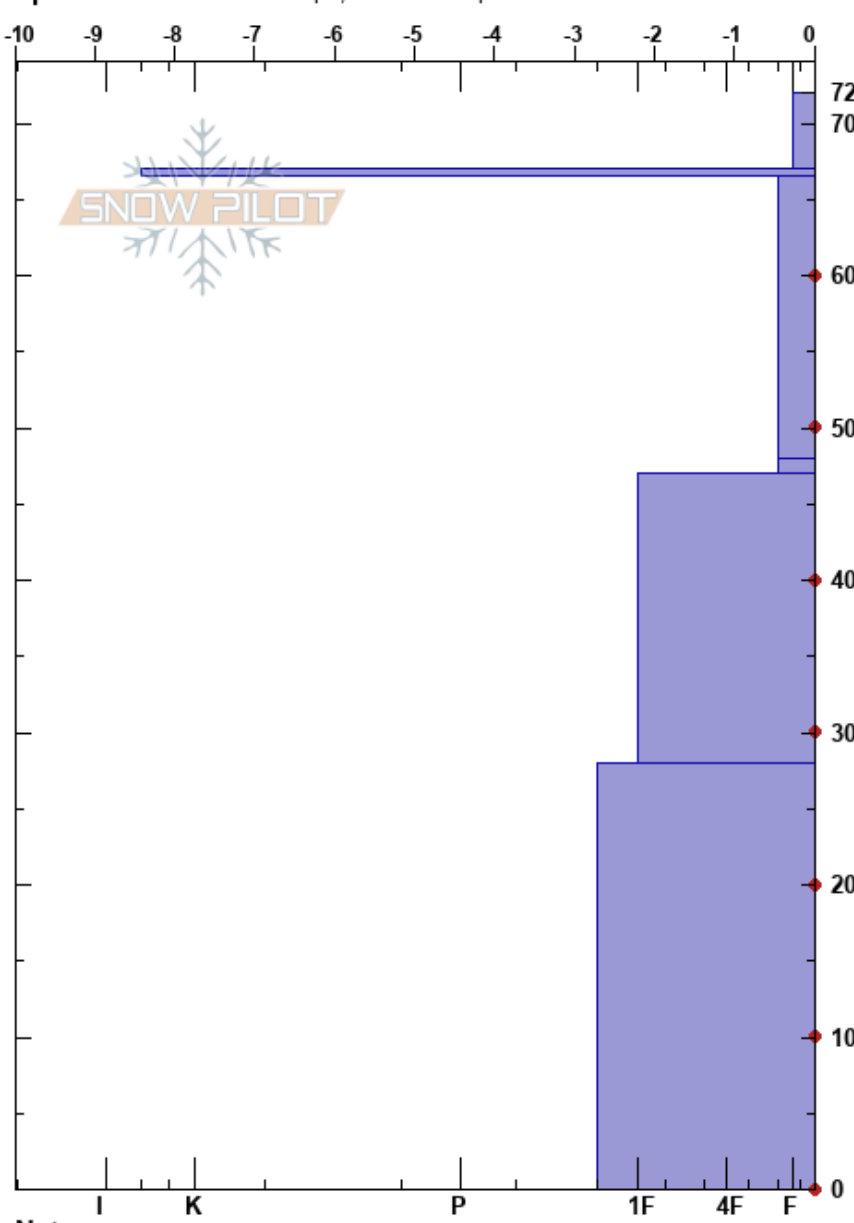

Fagerfjellet low  
 Tromsø mainland  
 Norway  
 Elevation: 44 m  
 Aspect: SW  
 Specifics: Ski tracks on slope; We skied slope

Paul Velsand  
 16/03/2017 - 14:15  
 Co-ord: 33W 663223E 7722625N  
 Slope Angle: 5°  
 Wind Loading: no

Stability: Good  
 Air Temperature: 1°C  
 Sky Cover: BKN  
 Precipitation: S-1  
 Wind: W Light Breeze

HS:72  
 PF:26  
 48-47cm: Problematic layer

Form	Crystal		Moisture	$\rho$ kg/m <sup>3</sup>	Stability tests & Layer comments
	Size				
/	1-2		M	80	
=					
♡	2		M	210	
♡	1		W		← ECTN7 @47cm
♡	1		M	280	
♡	3		D-M	400	

Notes: Snow height at iButton: 37 cm.  
 Very uneven bed plane at shovel break after ECTX.

2x ECTX Q3++