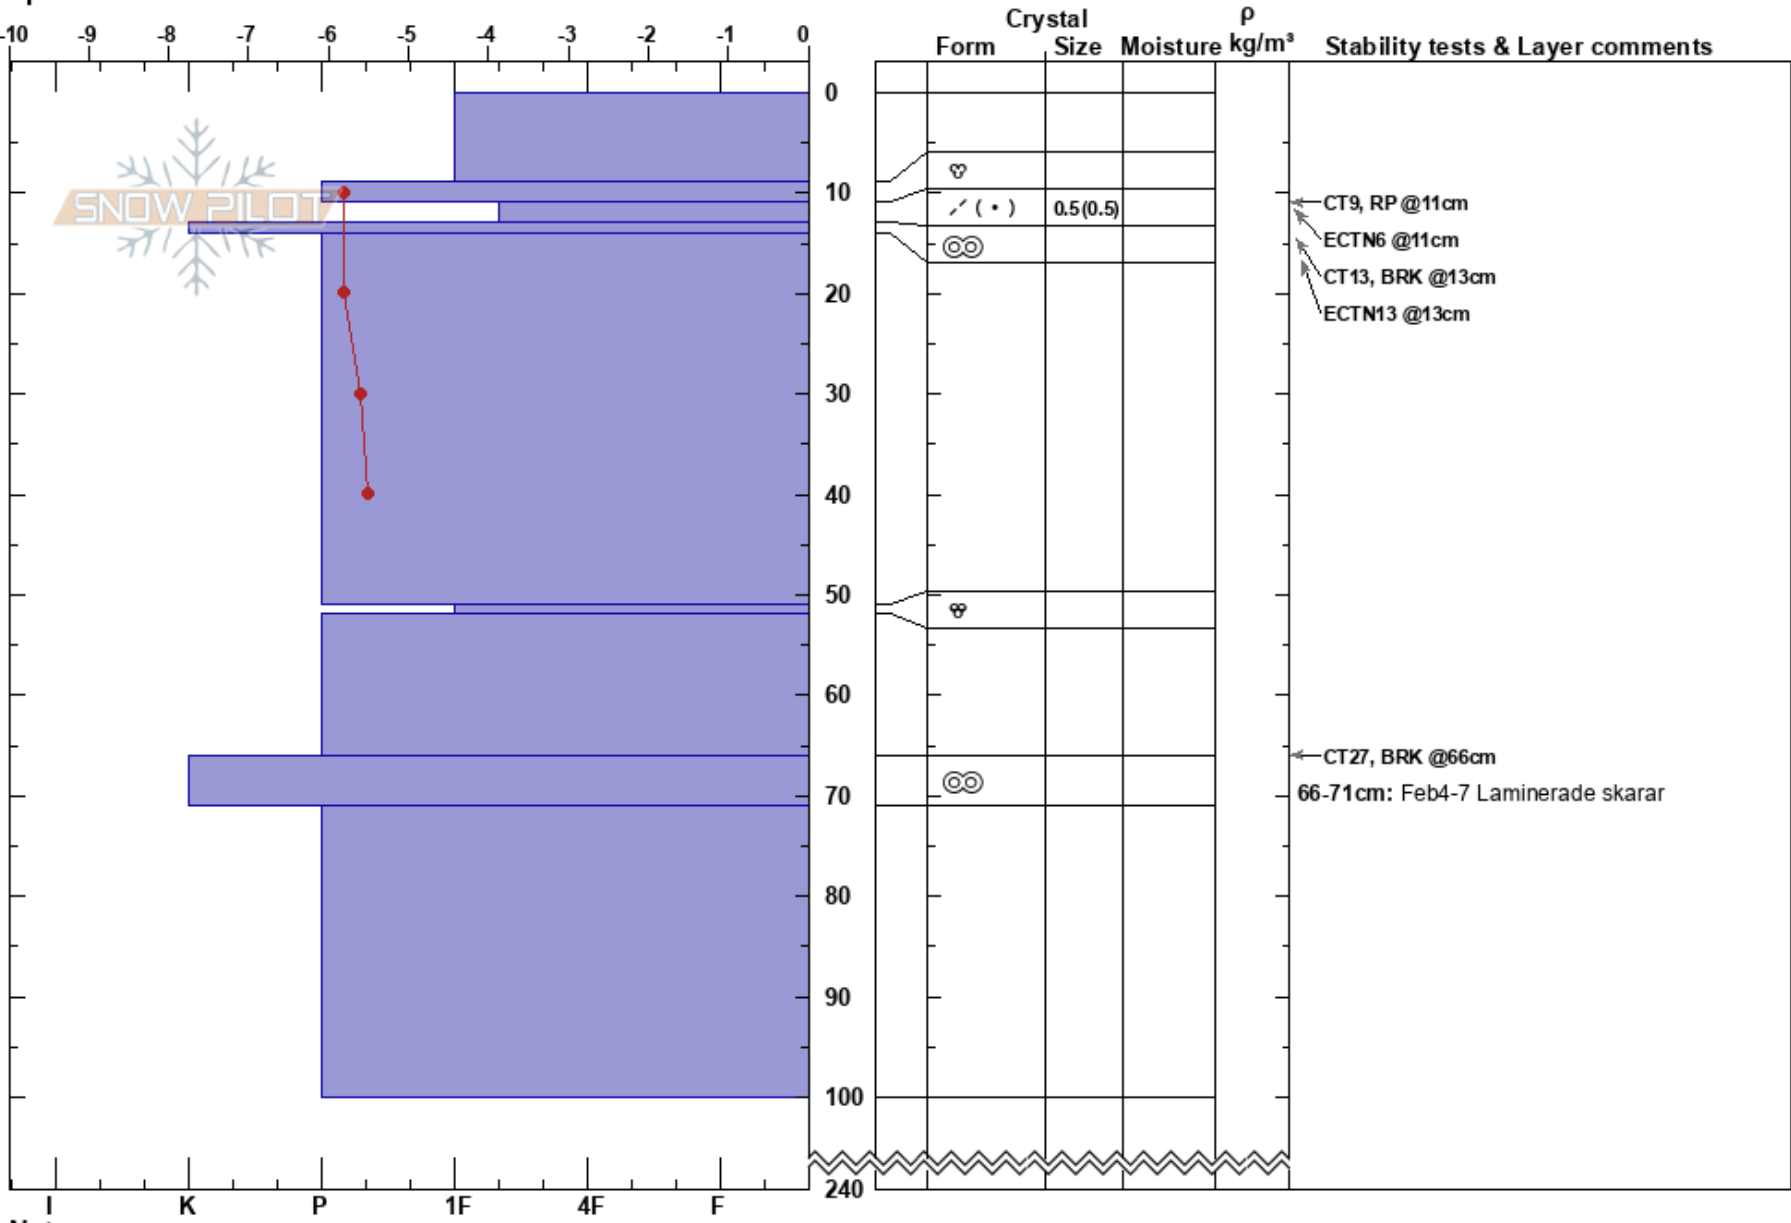

Fågelfjället low alp  
 Fågelfjället  
 Sweden  
 Elevation: 918 m  
 Aspect: E  
 Specifics:

Stefan Lundin  
 01/04/2020 - 12:00  
 Co-ord: 65.30037N, 15.47192E  
 Slope Angle: 24°  
 Wind Loading: previous

Stability: **HS:240**  
 Air Temperature: -4.5°C PF:5 66-71cm: Feb4-7 Laminerade skarar  
 Sky Cover: BKN  
 Precipitation: NO  
 Wind: W Light Breeze

Notes: Smal features in open terrain. Alpine.