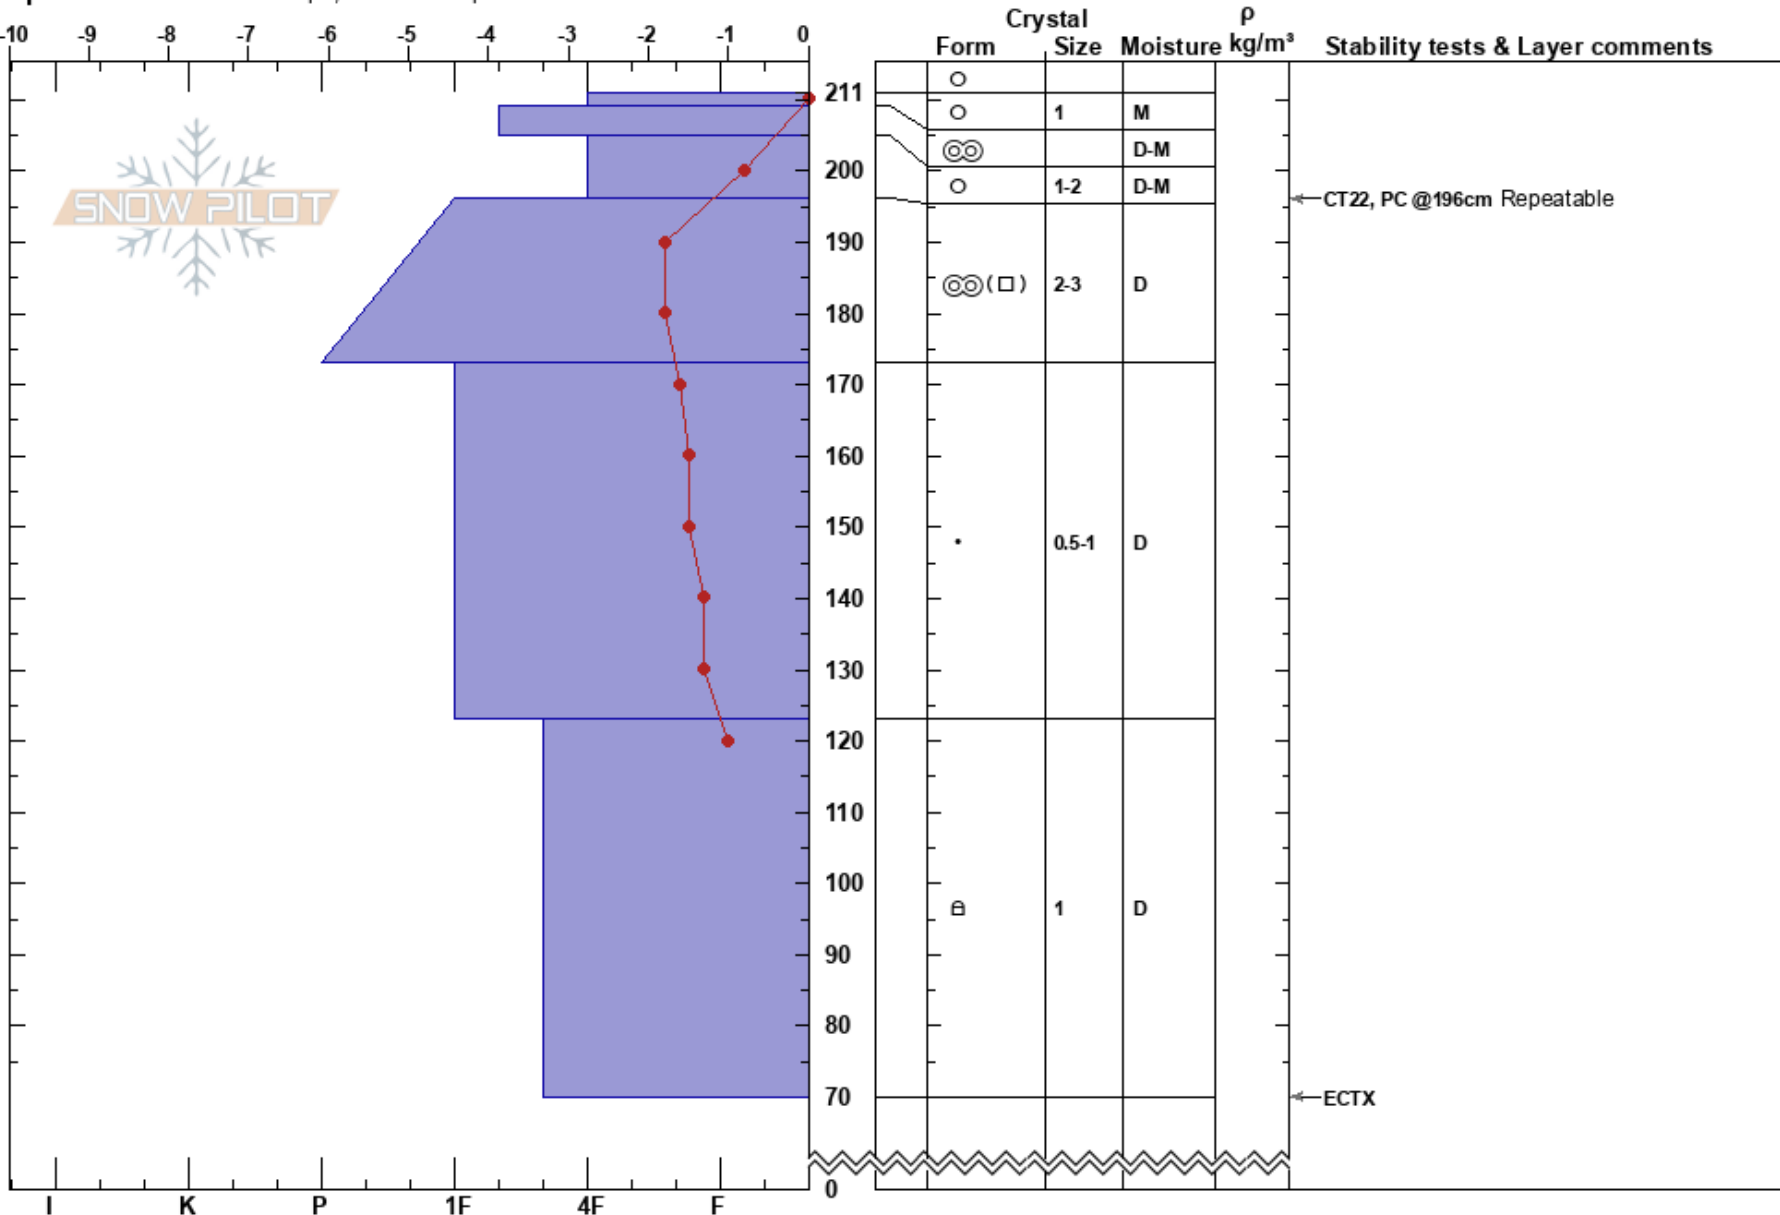

Baker Mountain  
 Front Range  
 CO  
 Elevation: 9727 ft  
 Aspect: E  
 Specifics: Ski tracks on slope; We skied slope

Ryan Lewthwaite  
 03/31/2020 - 12:00pm  
 Co-ord: 40.37612N, -106.60047W  
 Slope Angle: 24°  
 Wind Loading: previous

Stability: Good  
 Air Temperature: 3.3°C  
 Sky Cover: SCT  
 Precipitation: NO  
 Wind: W Light Breeze

HS:211  
 PF:26 196-173cm:Problematic layer  
 PS:17  
 Stability tests & Layer comments

Notes: